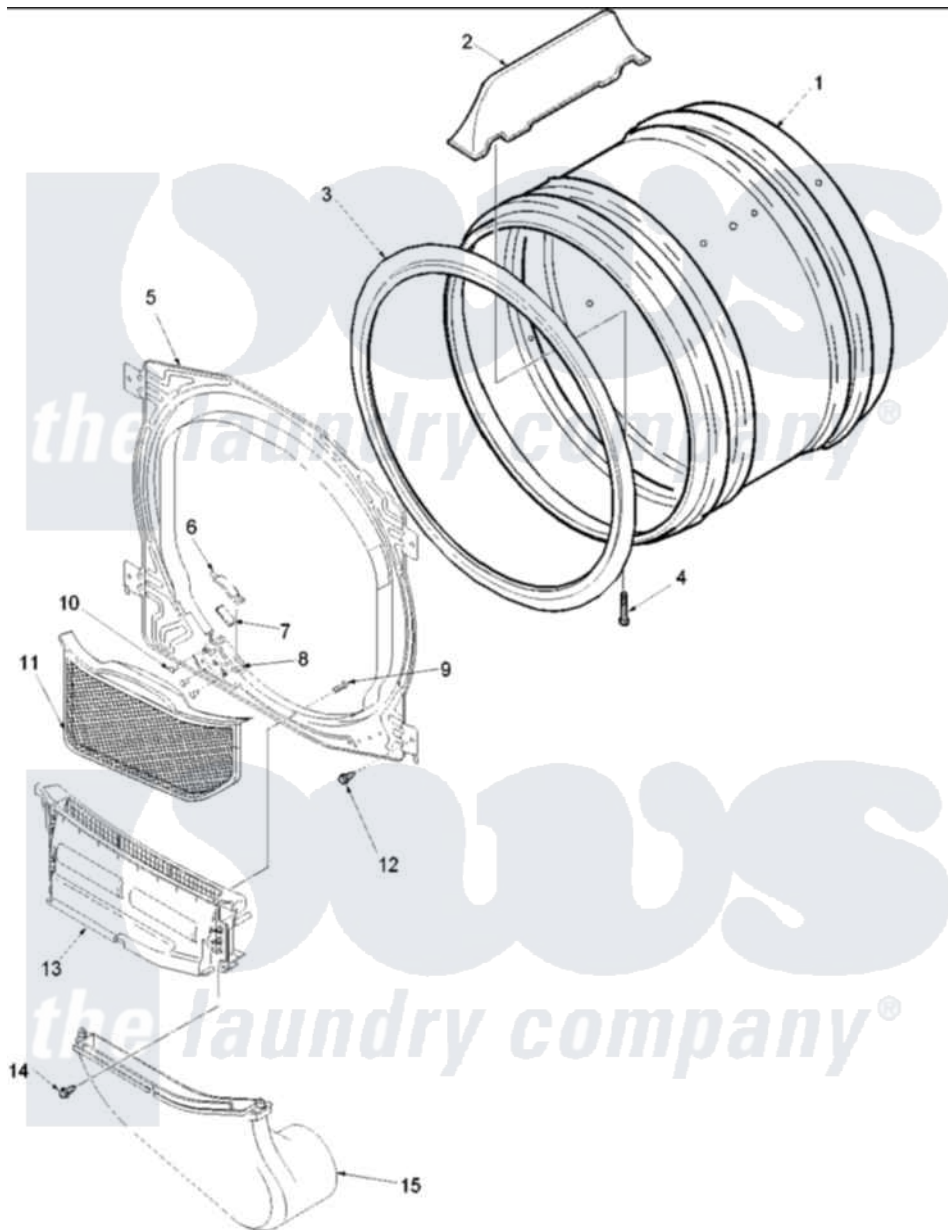

Amana DLE330RAW (BOM: PDLE330RAW) 04 - FRONT BULKHEAD, AIR DUCT & CYLINDER

Amana Residential Amana DLE330RAW (BOM: PDLE330RAW) Dryer Parts Parts Diagram 04 - FRONT BULKHEAD, AIR DUCT & CYLINDER
 Click on the part number to view part

Item	Original Part Number	Replaced By	Status	Part Description
1	503657W	504467WP		Cylinder Assembly
2	503703	12002559		Baffle Kit
3	501801	37001132		Seal, Cylinder
4	Y62588			Screw, 10BT-12 X 1 Tap
5	503756W			Assembly, Blkh Front CO
6	40116501	37001298		Glide- Dry
7	500092	510189		Pad Felt
8	37001036			Bracket, Cylinder Glide
10	37001031	3370225		Screw
11	Y503627	37001142		Filter, Lint
13	505528	37001141		Air Duct Assembly
15	Y503626	37001141		Air Duct Assembly