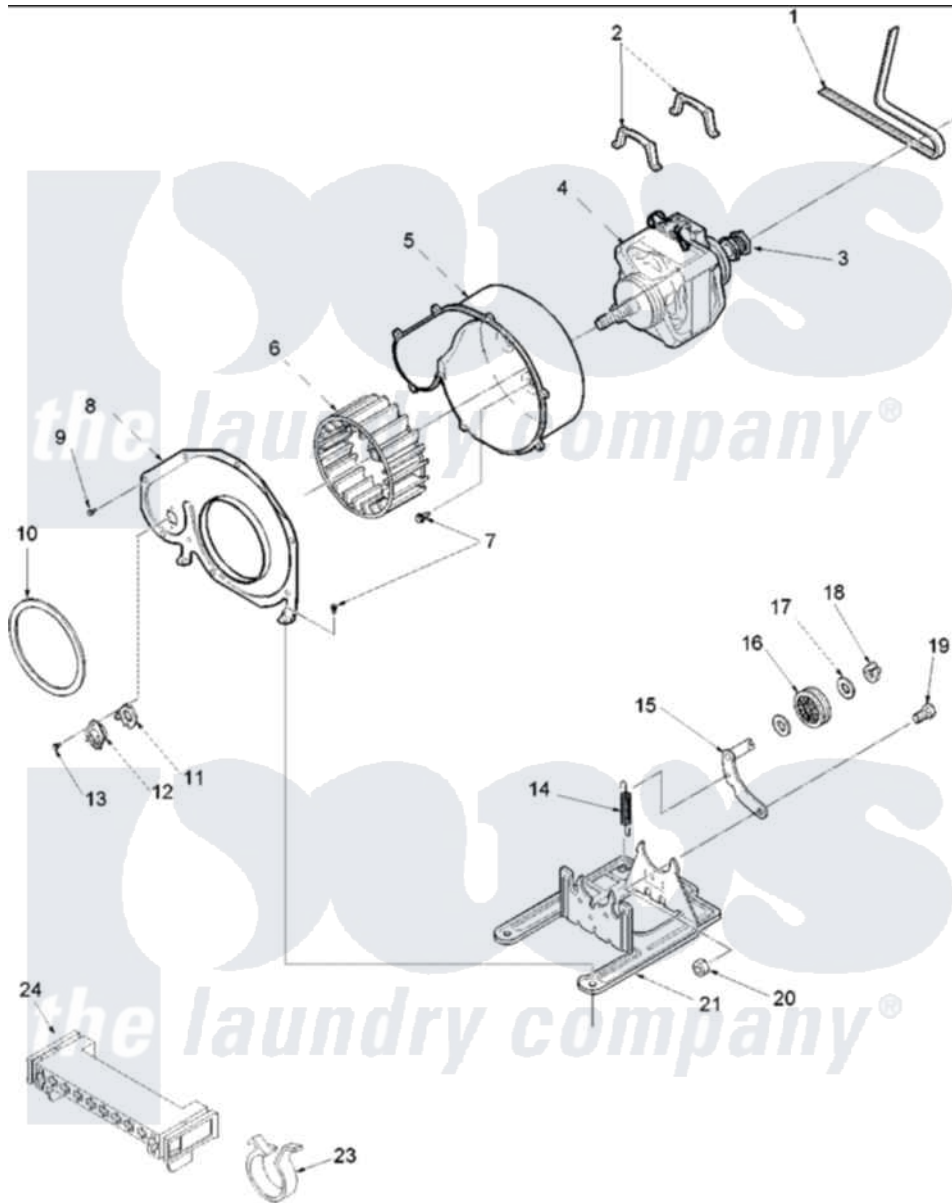

Amana DLE330RAW (BOM: PDLE330RAW) 06 - MOTOR AND FAN ASSEMBLY

Amana Residential Amana DLE330RAW (BOM: PDLE330RAW) Dryer Parts Parts Diagram 06 - MOTOR AND FAN ASSEMBLY

[Click on the part number to view part](#)

Item	Original Part Number	Replaced By	Status	Part Description
1	40111201			Belt, Cylinder
2	Y58047	660658		Clamp, Motor Mounting 343481 685441
3	40048501	2200376		Motor
4	40099801	2200376		Motor
5	56020			Housing, Blower
6	56000	510139P		Assembly Blower Fan Package
8	500078	511969P		Kit Blower Housing And Cover
10	40090001	37001119		Seal, Blower Housing
11	61623			Thermostat, Heater-BR
12	503979			Thermostat
13	Y33561	489464		Screw
14	56076			Spring, Idler
15	40113501	37001144		Assembly- Idler

16	Y54414	Assembly, Wheel And Bearing
17	52549	Washer, 501 ID X3/4 Odx
18	23748	Ring, Retaining
19	500824	Screw, 1/4-20 Unc Hex
20	52566	27001225 Nut, Jam Mid Lock 1/4-20
21	503613	Mount, Motor
22	504034	Clip, Wire
23	500338	Housing-10 Position