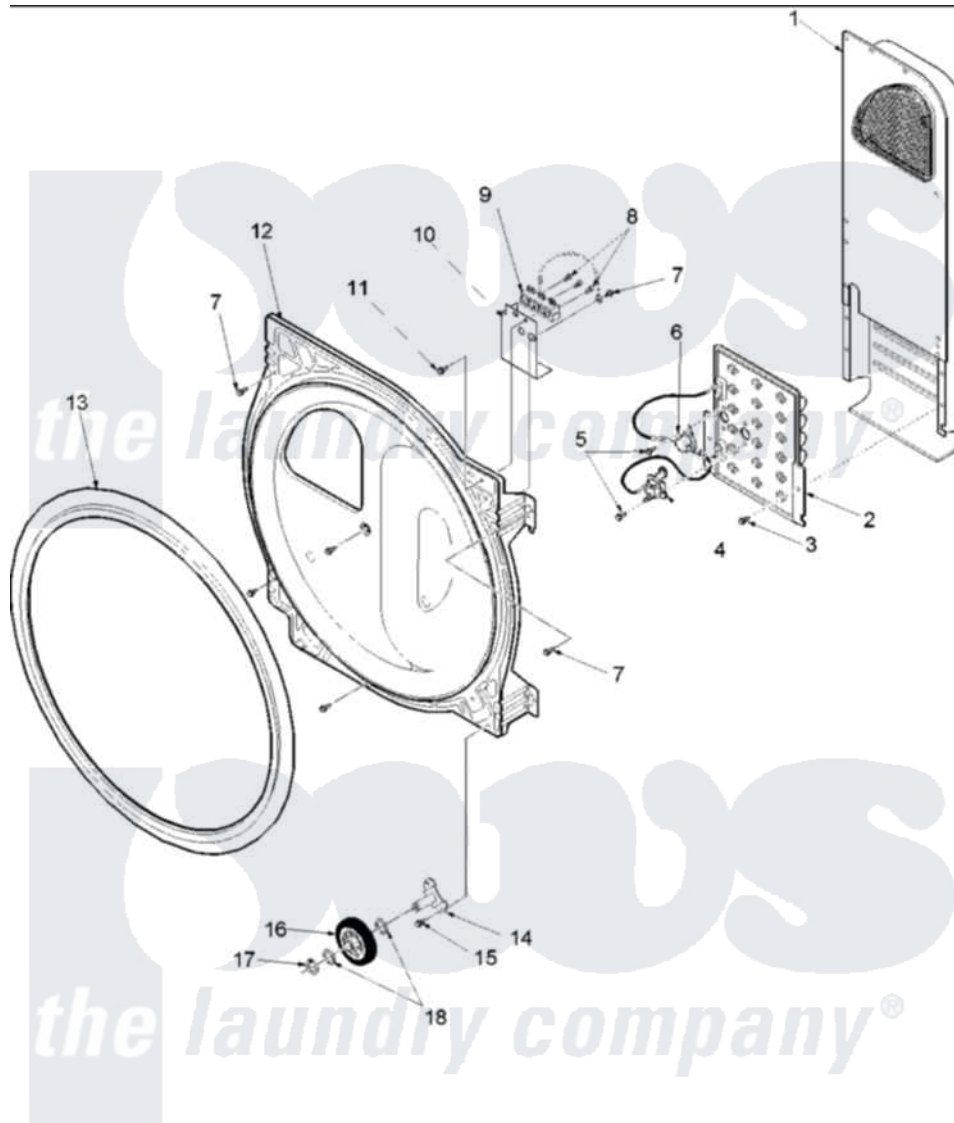

Amana DLE330RAW (BOM: PDLE330RAW) 07 - REAR BULKHEAD, ROLLERS & AIR DUCT

Amana Residential Amana DLE330RAW (BOM: PDLE330RAW) Dryer Parts Parts Diagram 07 - REAR BULKHEAD, ROLLERS & AIR DUCT

[Click on the part number to view part](#)

| Item | Original Part Number | Replaced By | Status | Part Description |
|------|--------------------------|---------------------------|--------|-------------------------|
| 1 | 503605 | | | Assembly, Heater Duct |
| 2 | Y503978 | | | Assembly, Heater Kit |
| 3 | 503688 | | | Screw, 10B-16 X .34 I |
| 4 | 40113801 | | | Fuse, Thermal |
| 5 | 23222 | 3177991 | | Screw |
| 6 | Y62641 | W10116735 | | Thermistor-Fix |
| 7 | 20530 | | | Screw, 10-24 x 3/8 Hex |
| 8 | Y61199 | 3400094 | | Screw, 10-32 X 3/8 |
| 9 | 61923 | | | Block, Terminal |
| 10 | 40111601 | Y504185 | | Shield, Terminal Block |
| 11 | 501285 | | | Screw, No.12 X 9/16-Pla |
| 12 | 504801W | 502614WP | | Bulkhead, Rear |
| 13 | 501801 | 37001132 | | Seal, Cylinder |
| 14 | 40113601 | | | Assembly, Roller Brkt |
| 15 | 503688 | | | Screw, 10B-16 X .34 I |

16 500214

[37001042](#)

Assembly, Cylinder Roller

17 [23748](#)

Ring, Retaining

18 [Y504082](#)

Washer, Wave