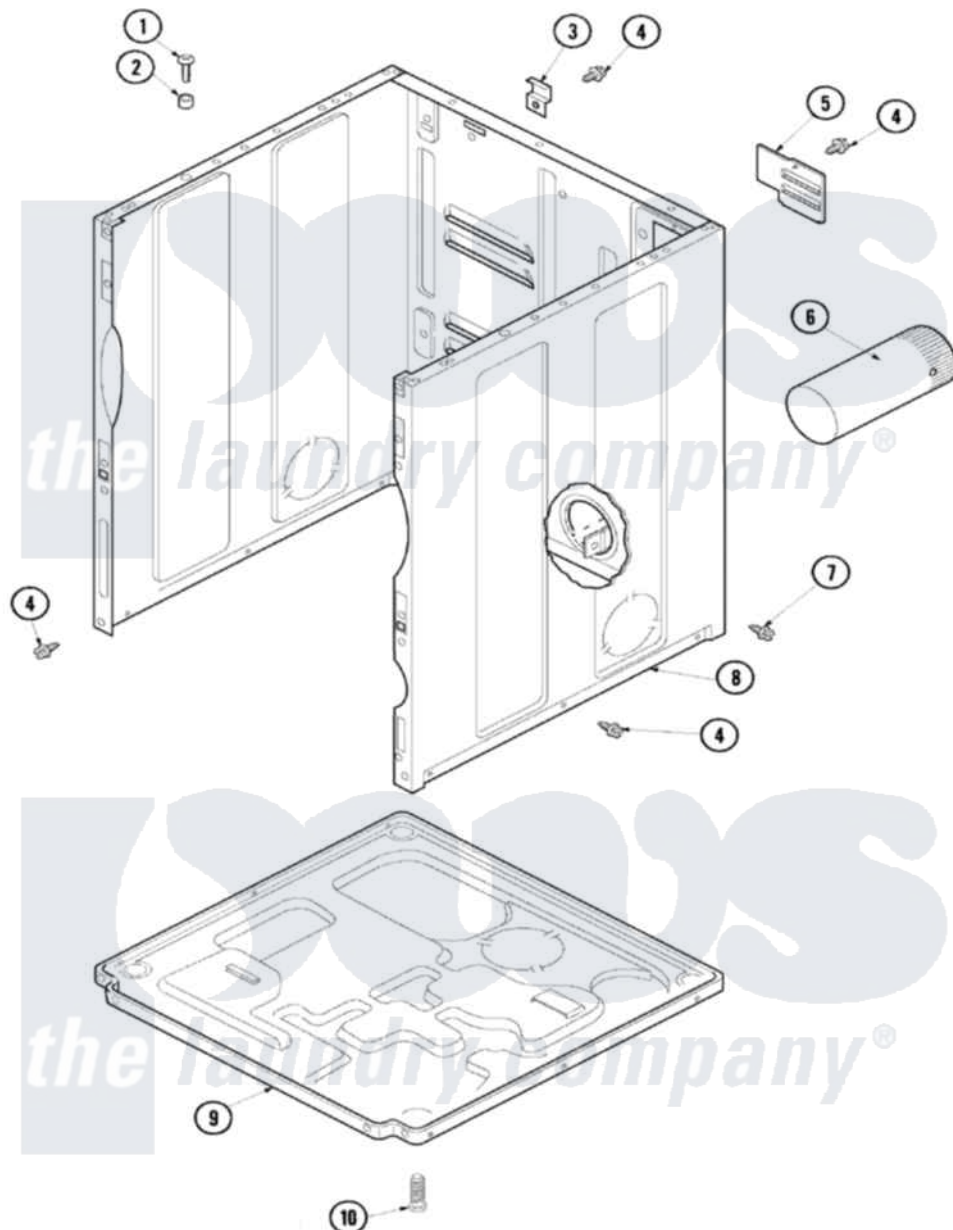

Amana DLE330RCW 01 - CABINET & BASE

Amana [Residential Amana DLE330RCW Dryer Parts](#) Parts Diagram 01 - CABINET & BASE
 Click on the part number to view part

Item	Original Part Number	Replaced By	Status	Part Description
1	32671	Y014874		Screw, Idler Arm And Sleeve
2	505187			Locator, Panel
3	500003			Hinge, Top
4	503661	27001200		Screw
5	500114	510903		Plate Access Panel
6	505518			Duct, Exhaust
7	503688			Screw, 10B-16 X .34 I
8	40076402WP	37001284		Cabinet As Pack
9	500070			Base, Dryer
10	Y500101			Leg, Leveling
11	40097501	33002916		Power Cord, Canadian 240V