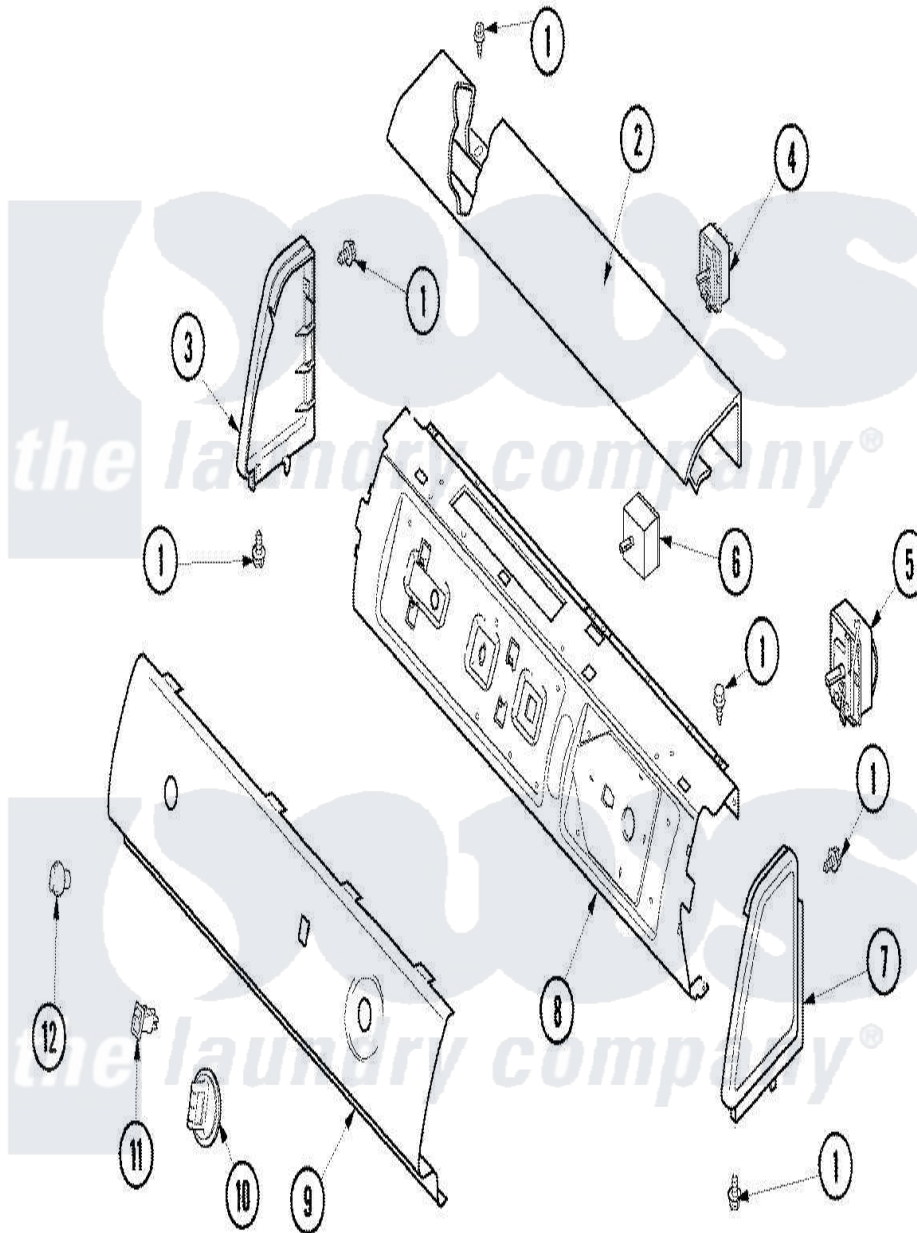

Amana DLE330RCW 02 - CONTROL PANEL

Amana Residential Amana DLE330RCW Dryer Parts Parts Diagram 02 - CONTROL PANEL
 Click on the part number to view part

Item	Original Part Number	Replaced By	Status	Part Description
1	501086	90767		Screw, 8A X 3/8 HeX Washer Head Tapping
2	503674W			Cover, Top
3	40012702W			Endcap
4	40084101			Switch, Fab Sel-3 Position
5	37001020			Timer
"	40112601	R0000409		Timer
6	40119401			Signal, Non-Adjustable
7	40012701W		Not Available	ENDCAP (RT-WHT)
8	40039610			Panel, Support
9	40118901W			Panel, Graphic
10	40013601W	37001064		Knob- Time
11	38424W			Switch, Rocker
12	40013402W	37001065		Knob- Sele
13	37001010			Harness, Wire