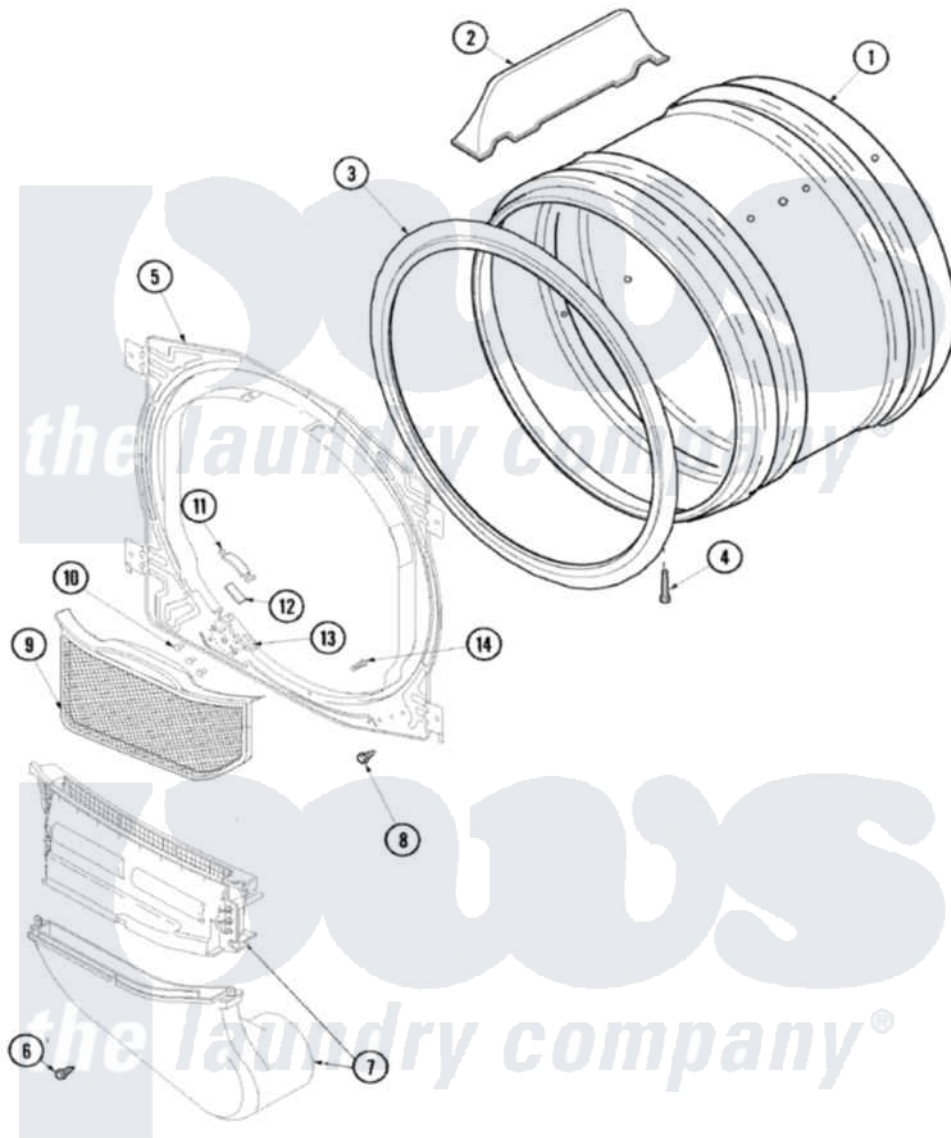

# Amana DLE330RCW 04 - FRONT BULKHEAD, AIR DUCT & CYLINDER

Amana [Residential Amana DLE330RCW Dryer Parts](#) Parts Diagram 04 - FRONT BULKHEAD, AIR DUCT & CYLINDER

Click on the part number to view part

Item	Original Part Number	Replaced By	Status	Part Description
1	<a href="#">504467WP</a>			Cylinder Assembly
2	503703	<a href="#">12002559</a>		Baffle Kit
3	501801	<a href="#">37001132</a>		Seal, Cylinder
4	<a href="#">Y62588</a>			Screw, 10BT-12 X 1 Tap
5	<a href="#">503756W</a>			Assembly, Blkhhd Front CO
6	<a href="#">501285</a>			Screw, No.12 X 9/16-Pla
7	Y504806	<a href="#">37001141</a>		Air Duct Assembly
8	<a href="#">503688</a>			Screw, 10B-16 X .34 I
9	Y503627	<a href="#">37001142</a>		Filter, Lint
10	37001031	<a href="#">3370225</a>		Screw
11	40116501	<a href="#">37001298</a>		Glide- Dry
12	500092	<a href="#">510189</a>		Pad Felt
13	<a href="#">37001036</a>			Bracket, Cylinder Glide
14	<a href="#">500226</a>			Screw, 8b-16 x 5/8 Tap