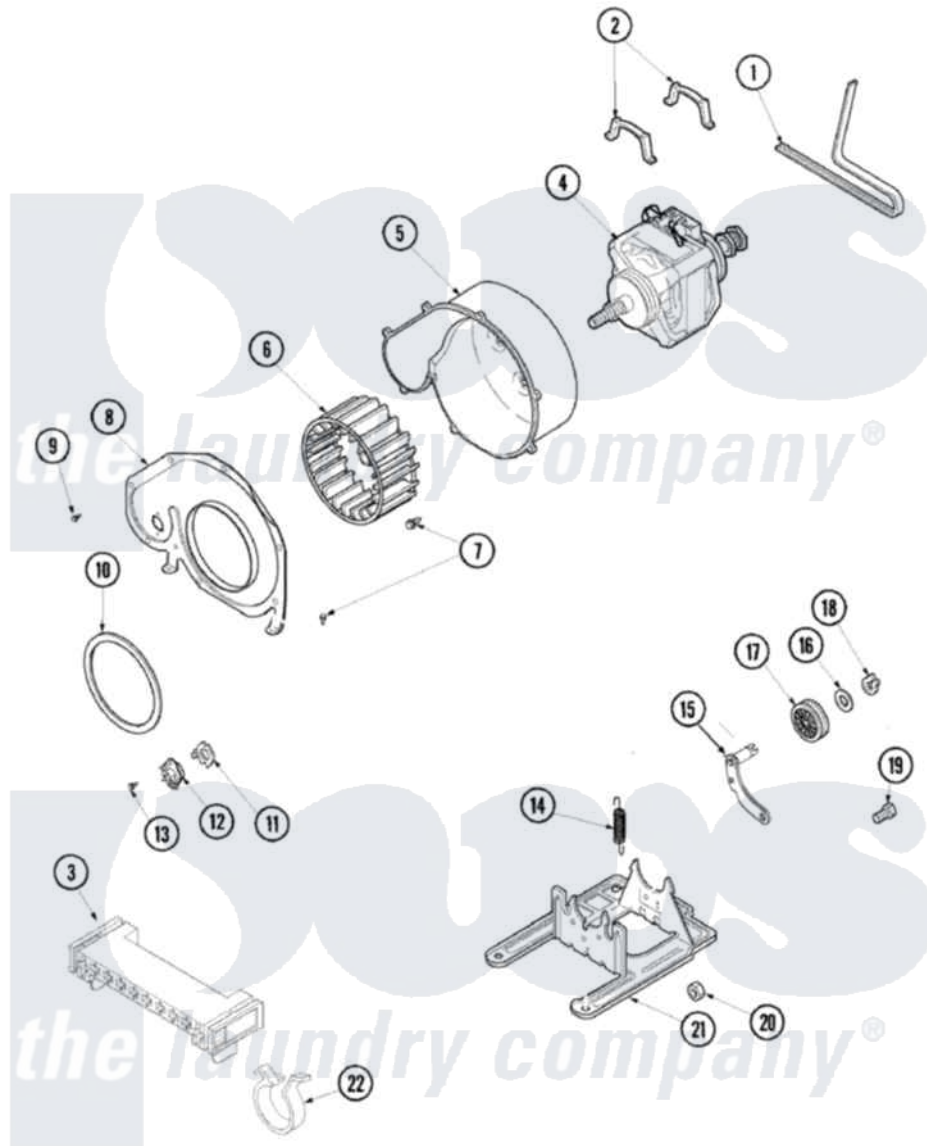

Amana DLE330RCW 05 - MOTOR & FAN

Amana [Residential Amana DLE330RCW Dryer Parts](#) Parts Diagram 05 - MOTOR & FAN
 Click on the part number to view part

Item	Original Part Number	Replaced By	Status	Part Description
1	40111201			Belt, Cylinder
2	Y58047	660658		Clamp, Motor Mounting 343481 685441
3	500338			Housing-10 Position
4	2200376			Motor
"	40099801	2200376		Motor
5	56020			Housing, Blower
6	56000	510139P		Assembly Blower Fan Package
7	503661	27001200		Screw
8	500078	511969P		Kit Blower Housing And Cover
9	31260			Screw, No.8 X 3/8 Ind H
10	40090001	37001119		Seal, Blower Housing
11	61623			Thermostat, Heater-BR
12	37001136			Thermostat, Cycling 146F
"	503979			Thermostat
13	M0211217	489464		Screw

14	56076		Spring, Idler
15	40113501	37001144	Assembly- Idler
16	52549		Washer, 501 ID X3/4 Odx
17	Y54414		Assembly, Wheel And Bearing
18	23748		Ring, Retaining
19	500824		Screw, 1/4-20 Unc Hex
20	52566	27001225	Nut, Jam Mid Lock 1/4-20
21	503613		Mount, Motor
22	504034		Clip, Wire