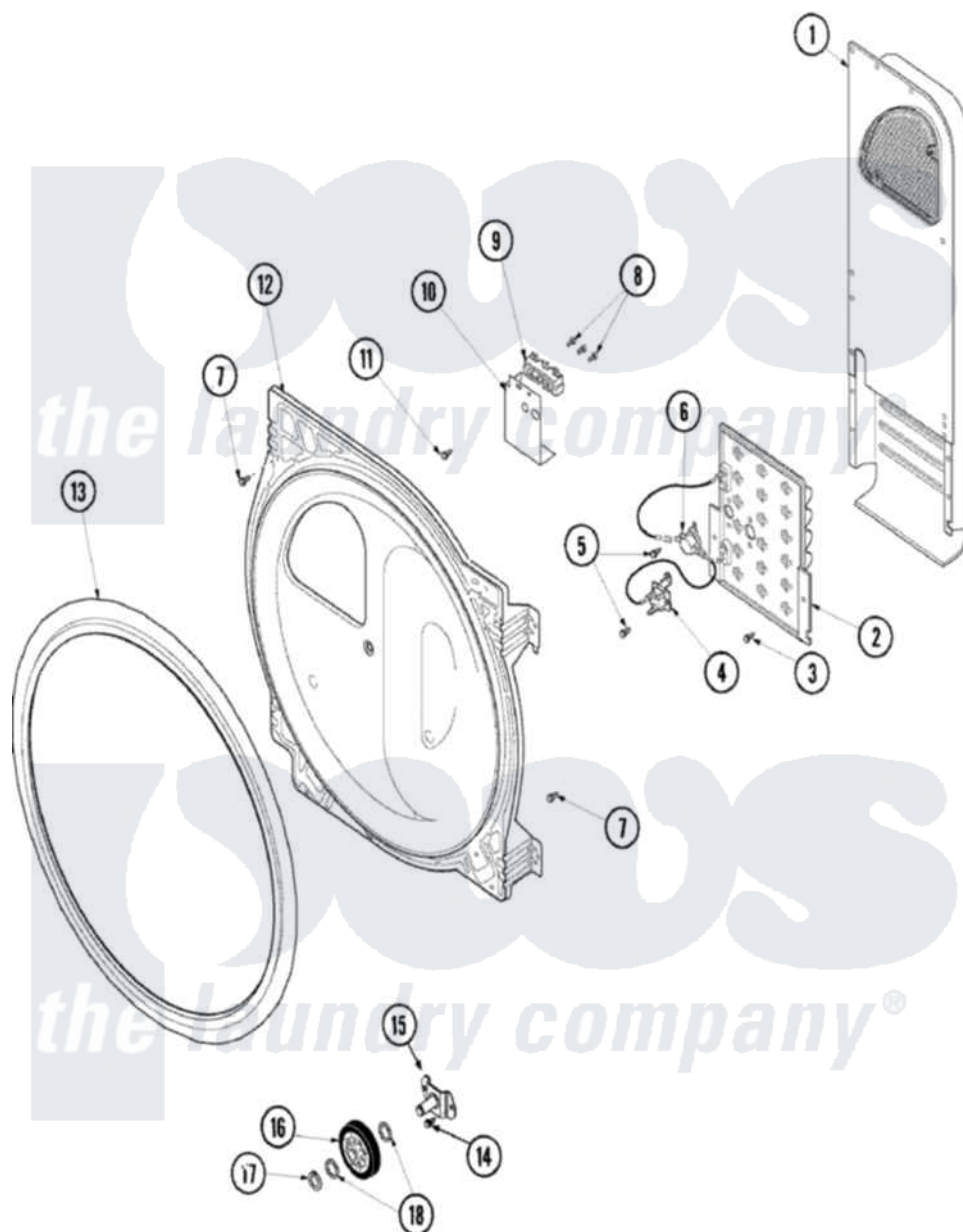

Amana DLE330RCW 06 - REAR BULKHEAD, AIR DUCT, HEATER & ROLLER

Amana Residential Amana DLE330RCW Dryer Parts Parts Diagram 06 - REAR BULKHEAD, AIR DUCT, HEATER & ROLLER

Click on the part number to view part

Item	Original Part Number	Replaced By	Status	Part Description
1	503605			Assembly, Heater Duct
2	Y503978			Assembly, Heater Kit
3	503688			Screw, 10B-16 X .34 I
4	40113801			Fuse, Thermal
5	23222	3177991		Screw
6	Y62641	W10116735		Thermistor-Fix
7	20530			Screw, 10-24 x 3/8 Hex
8	Y61199	3400094		Screw, 10-32 X 3/8
9	61923			Block, Terminal
10	Y504185			Shield, Terminal Block
11	501285			Screw, No.12 X 9/16-Pla
12	502614WP			Bulkhead, Rear
13	501801	37001132		Seal, Cylinder
14	503688			Screw, 10B-16 X .34 I
15	500062	40113601		Assembly, Roller Brkt

16 500214

[37001042](#)

Assembly, Cylinder Roller

17 [23748](#)

Ring, Retaining

18 [52549](#)

Washer, 501 ID X3/4 Odx