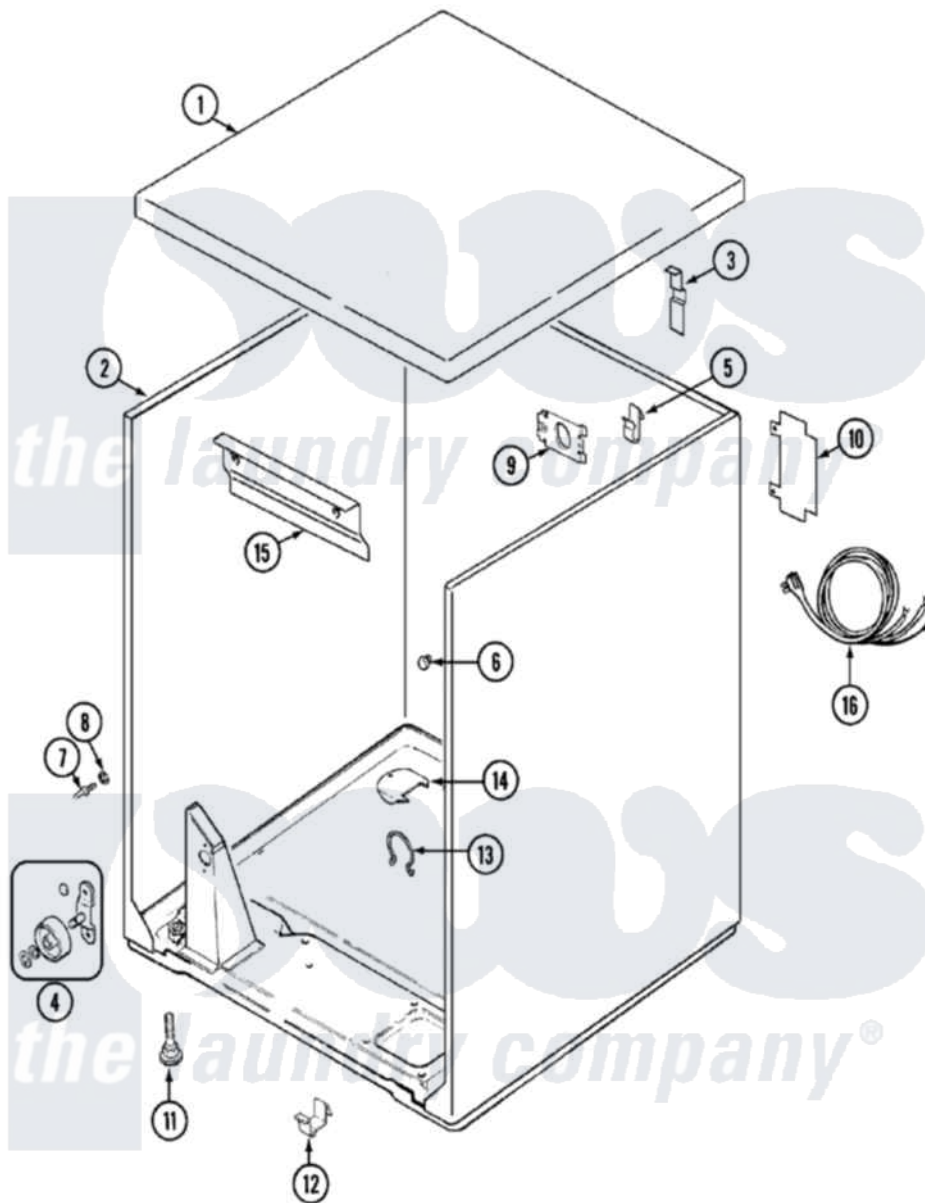

Amana DLG231RAW 01 - CABINET

Amana [Residential Amana DLG231RAW Dryer Parts](#) Parts Diagram 01 - CABINET
 Click on the part number to view part

Item	Original Part Number	Replaced By	Status	Part Description
1	31001423			Top, Cabinet
2	53-2559	31001714		Cabinet And Base Assembly
3	25-3092	90767		Screw, 8A X 3/8 HeX Washer Head Tapping
"	63-5712			Hinge, Cabinet Top
4	LA-1007	12002126		Reinforcement Brace/Glide Kit
"	LA-1008			Rr Roller Kit
5	25-3034			Clip, Wiring
6	33-2653			Bumper, Cabinet
7	53-0643			Pin, Locator
8	53-0200			Sleeve, Locator Pin
"	25-0224	3400029		Nut, Adapter Plate
10	25-7857	90767		Screw, 8A X 3/8 HeX Washer Head Tapping
"	53-0284			Cover, Terminal
11	63-5834		Not Available	LEG, LEVELING
12	53-0120			Clip, Front Panel

13	31001320	16515	Clip
14	53-1921		Shield, Wiring
"	25-7741	W10116760	Screw
16	63-6259	31001547	Cord, Power