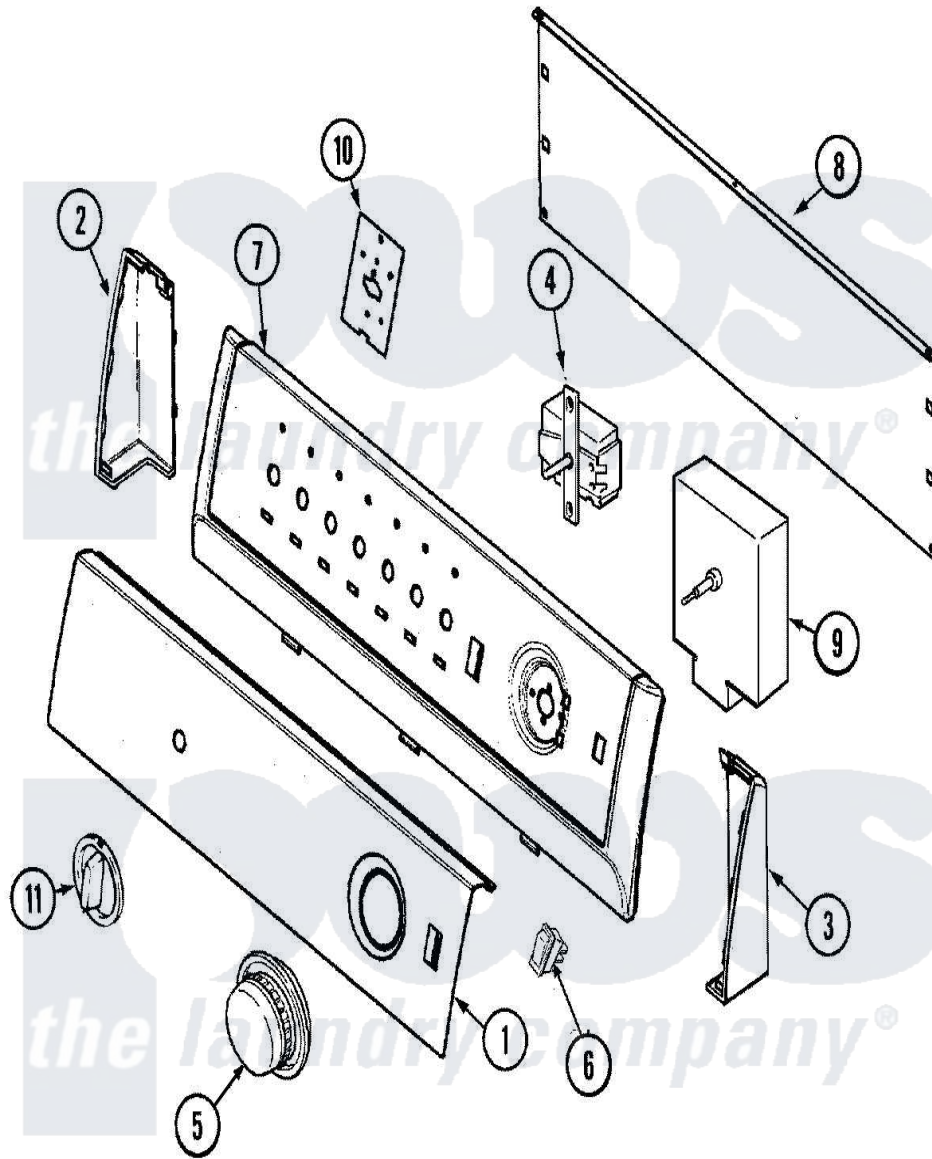

Amana DLG231RAW 02 - CONTROL PANEL

Amana Residential Amana DLG231RAW Dryer Parts Parts Diagram 02 - CONTROL PANEL
 Click on the part number to view part

Item	Original Part Number	Replaced By	Status	Part Description
1	31001516			Panel, Control
2	25-3092	90767		Screw, 8A X 3/8 HeX Washer Head Tapping
"	21001546			Endcap, Panel
3	21001547			Endcap, Panel
"	25-3092	90767		Screw, 8A X 3/8 HeX Washer Head Tapping
4	31001348	31001449		Switch, Selector
5	31001517	31001388		Knob/Skirt, Timer
6	21001902			Switch, Rocker
7	21001553			Frame
8	21001527			Shield, Rear
"	25-3092	90767		Screw, 8A X 3/8 HeX Washer Head Tapping
9	31001513			Timer
10	21001517			Shield, Control
11	21001845	21001544		Knob, Selector