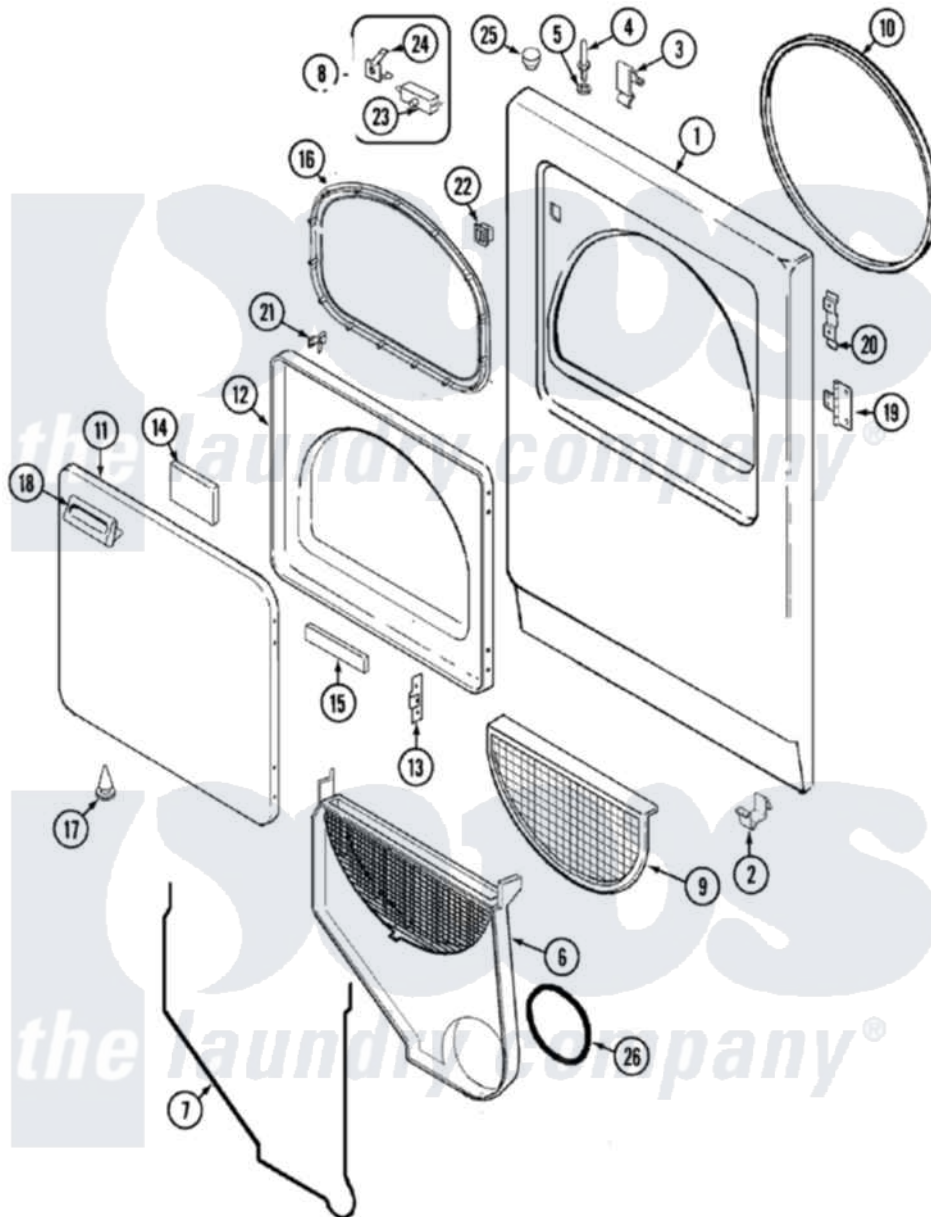

# Amana DLG231RAW 03 - DOOR

Amana [Residential Amana DLG231RAW Dryer Parts](#) Parts Diagram 03 - DOOR  
 Click on the part number to view part

Item	Original Part Number	Replaced By	Status	Part Description
1	53-0726	<a href="#">31001771</a>		Panel, Front
2	<a href="#">53-0120</a>			Clip, Front Panel
3	<a href="#">25-7220</a>			Clip, Cabinet Top
4	<a href="#">53-0643</a>			Pin, Locator
5	25-0224	<a href="#">3400029</a>		Nut, Adapter Plate
6	<a href="#">12001324</a>			Duct Kit, Collector
"	25-7810	<a href="#">415013-35</a>		Screw
7	<a href="#">53-0204</a>			Seal
8	<a href="#">LA-1005</a>			Switch Kit
9	<a href="#">53-0918</a>			Filter, Lint
10	53-0281	<a href="#">31001747</a>		Seal Assembly
11	<a href="#">53-0154</a>			Panel, Outer Door
"	25-7770	<a href="#">3196169</a>		Screw, Element
12	53-0912		Not Available	PANEL, INNER DOOR (WHT)
13	<a href="#">53-0119</a>			Clip, Hinge
14	<a href="#">53-1490</a>			Door Pad

15	<a href="#">53-1491</a>		Door Pad
16	53-0648	<a href="#">31001529</a>	Seal, Door
17	<a href="#">25-7889</a>		Plug Button
18	<a href="#">53-0927</a>		Handle, Door
"	25-7810	<a href="#">415013-35</a>	Screw
19	<a href="#">53-1492</a>		Hinge, Dryer Door
"	<a href="#">25-7809</a>		Screw, No.6-20 1/2 Flthd Torx
20	53-0121	Not Available	TWIN NUT
21	<a href="#">LA-1003</a>		Door Catch Kit
"	53-2364	<a href="#">LA-1003</a>	Door Catch Kit
22	53-0187	<a href="#">LA-1003</a>	Door Catch Kit
23	<a href="#">53-0148</a>		Switch, Door
24	<a href="#">31001319</a>		Clip, Switch
25	<a href="#">33-2653</a>		Bumper, Cabinet
26	53-0203	<a href="#">12001324</a>	Duct Kit, Collector