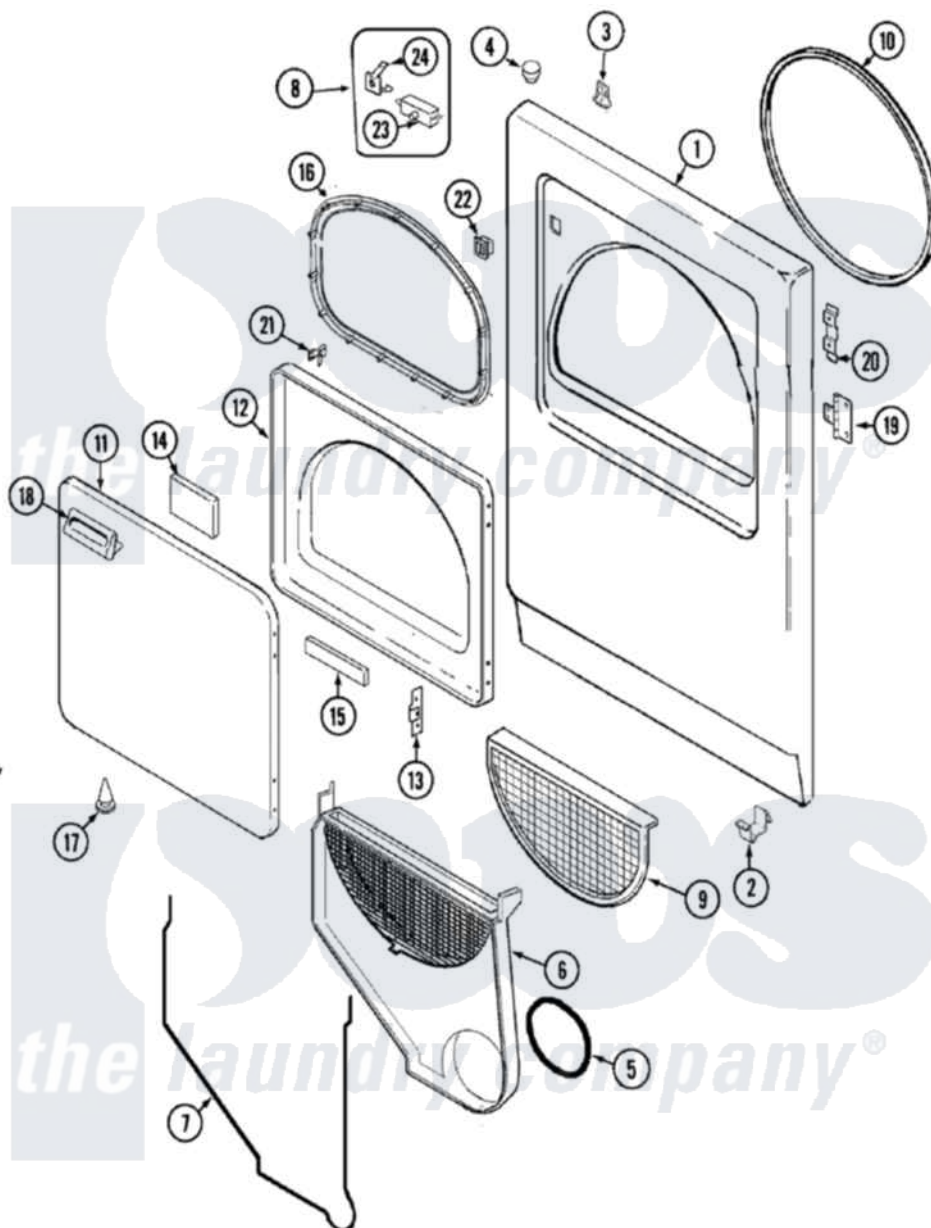

# Amana DLG231RAW 04 - DOOR (SERIES 11)

Amana [Residential Amana DLG231RAW Dryer Parts](#) Parts Diagram 04 - DOOR (SERIES 11)  
Click on the part number to view part

Item	Original Part Number	Replaced By	Status	Part Description
1	53-0726	<a href="#">31001771</a>		Panel, Front
2	<a href="#">53-0120</a>			Clip, Front Panel
3	<a href="#">31001526</a>			Lock, Top
4	<a href="#">33-2653</a>			Bumper, Cabinet
5	53-0203	<a href="#">12001324</a>		Duct Kit, Collector
6	25-7810	<a href="#">415013-35</a>		Screw
"	<a href="#">12001324</a>			Duct Kit, Collector
7	<a href="#">53-0204</a>			Seal
8	<a href="#">LA-1005</a>			Switch Kit
9	<a href="#">53-0918</a>			Filter, Lint
10	53-0281	<a href="#">31001747</a>		Seal Assembly
11	25-7770	<a href="#">3196169</a>		Screw, Element
"	<a href="#">53-0154</a>			Panel, Outer Door
12	53-0912		Not Available	PANEL, INNER DOOR (WHT)
13	<a href="#">53-0119</a>			Clip, Hinge
14	<a href="#">53-1490</a>			Door Pad

15	<a href="#">53-1491</a>		Door Pad
16	53-0648	<a href="#">31001529</a>	Seal, Door
17	<a href="#">25-7889</a>		Plug Button
18	25-7810	<a href="#">415013-35</a>	Screw
"	<a href="#">53-0927</a>		Handle, Door
19	<a href="#">25-7809</a>		Screw, No.6-20 1/2 Flthd Torx
"	<a href="#">53-1492</a>		Hinge, Dryer Door
20	53-0121	Not Available	TWIN NUT
21	53-2364	<a href="#">LA-1003</a>	Door Catch Kit
22	53-0187	<a href="#">LA-1003</a>	Door Catch Kit
23	53-0147	<a href="#">53-0148</a>	Switch, Door
24	63-5990	<a href="#">31001319</a>	Clip, Switch