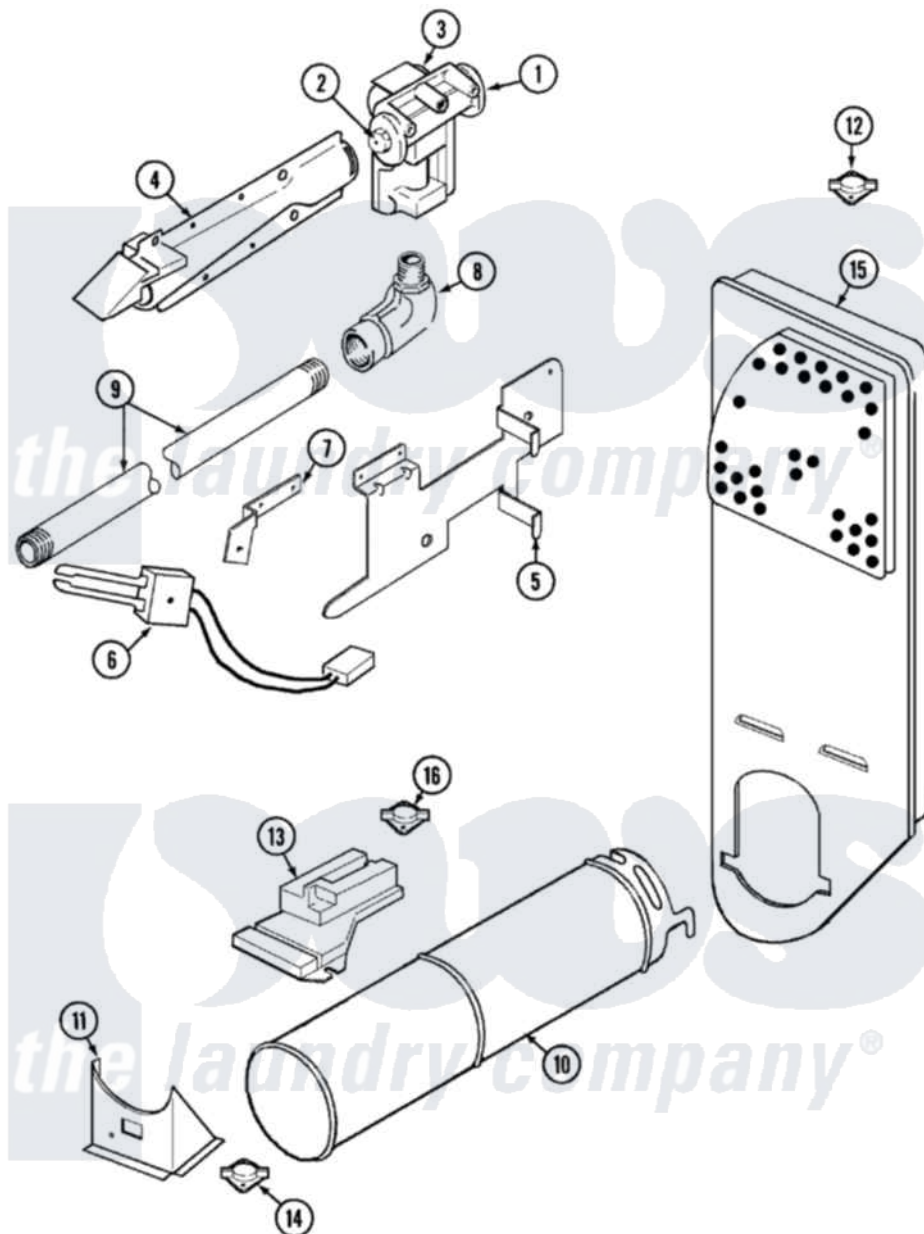

Amana DLG231RAW 05 - GAS CARRYING

Amana [Residential Amana DLG231RAW Dryer Parts](#) Parts Diagram 05 - GAS CARRYING
 Click on the part number to view part

Item	Original Part Number	Replaced By	Status	Part Description
1	60-6846			Union Nut
"	31001485			Valve, Gas
2	63-3570			Burner Orifice
3	63-6615	279834		Coil-Valve
"	63-6614	279834		Coil-Valve
4	63-6682	31001784		Burner
5	25-3034			Clip, Wiring
"	Y700502	W10116760		Screw
"	53-0140			Mtg Bracket
6	53-0689	31001556		Igniter
"	25-7744	8281196		Screw
7	25-7744	8281196		Screw
"	53-0686		Not Available	BRACKET
8	33001842	3406051		Elbow Union Assembly
9	31001367	31001777		Main Gas L
10	25-7741	W10116760		Screw

"	31001368	Not Available	TAIL PIECE
"	53-1884		Housing, Heater
11	53-2363		Support, Heater Housing
"	25-3092	90767	Screw, 8A X 3/8 HeX Washer Head Tapping
12	53-1096	LA-1053	Fuse Kit, Thermal
"	25-0168		Screw
13	Y700502	W10116760	Screw
"	63-5013	338906	Radiant, Sensor
14	LA-1053		Fuse Kit, Thermal
15	53-1706		Inlet Air Duct Assembly
"	25-7741	W10116760	Screw
16	53-1096	LA-1053	Fuse Kit, Thermal
17	12001031		Conversion Kit
"	63-6766		Conversion Kit