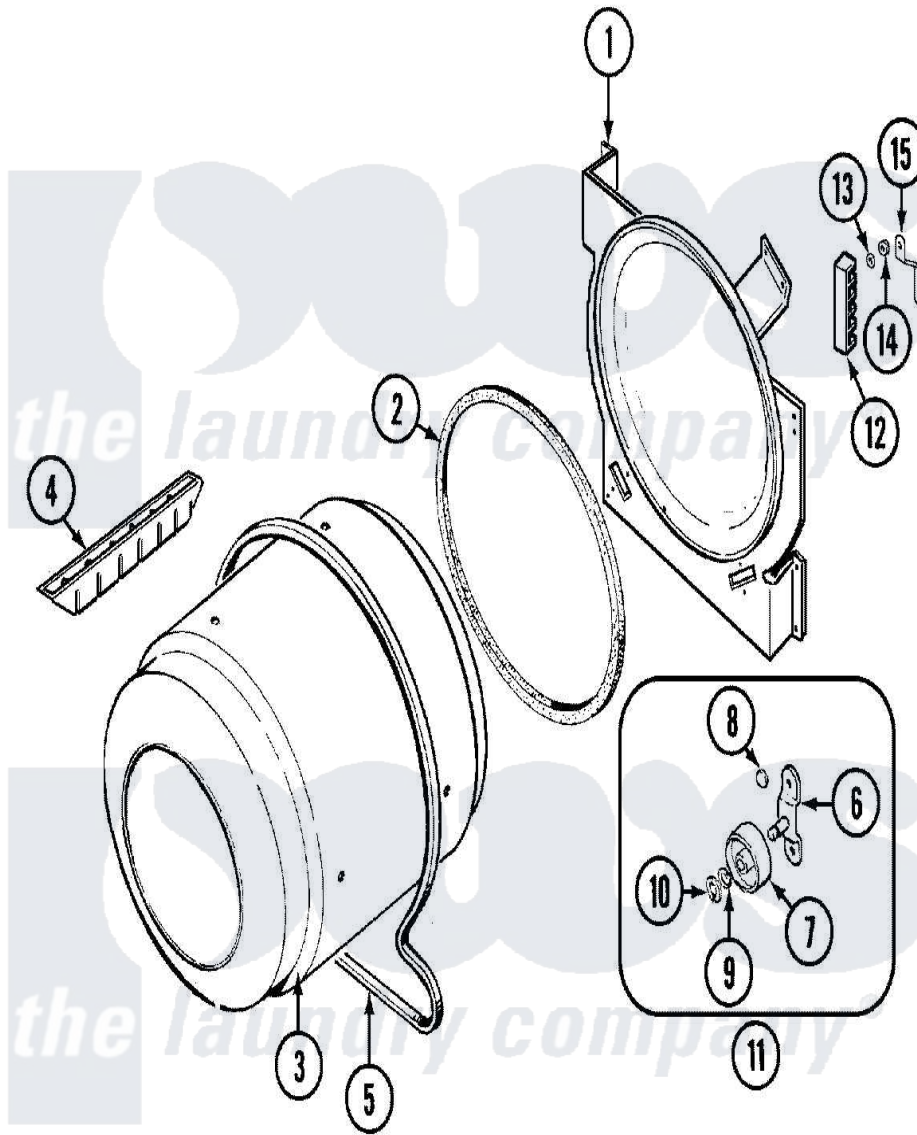

Amana DLG231RAW 07 - TUMBLER

Amana [Residential Amana DLG231RAW Dryer Parts](#) Parts Diagram 07 - TUMBLER
 Click on the part number to view part

Item	Original Part Number	Replaced By	Status	Part Description
1	LA-1054			Dryer Bulkhead Kit
"	25-7733	681414		Screw, 10AB X 1/2
2	53-0281	31001747		Seal Assembly
3	53-1250			Cylinder
4	25-7759	3196164		Screw
"	Y02100002		Not Available	BAFFLE (WHT)
5	31531589	341241		Belt
6	53-0197			Support Assembly-Cylinder Rear
"	25-7101	3351614		Screw, Gearcase Cover Mounting
7	31001096			Roller
8	25-7813			Spacer
9	25-7814			Washer
10	25-7854			Ring, Retaining
11	LA-1008			Rr Roller Kit