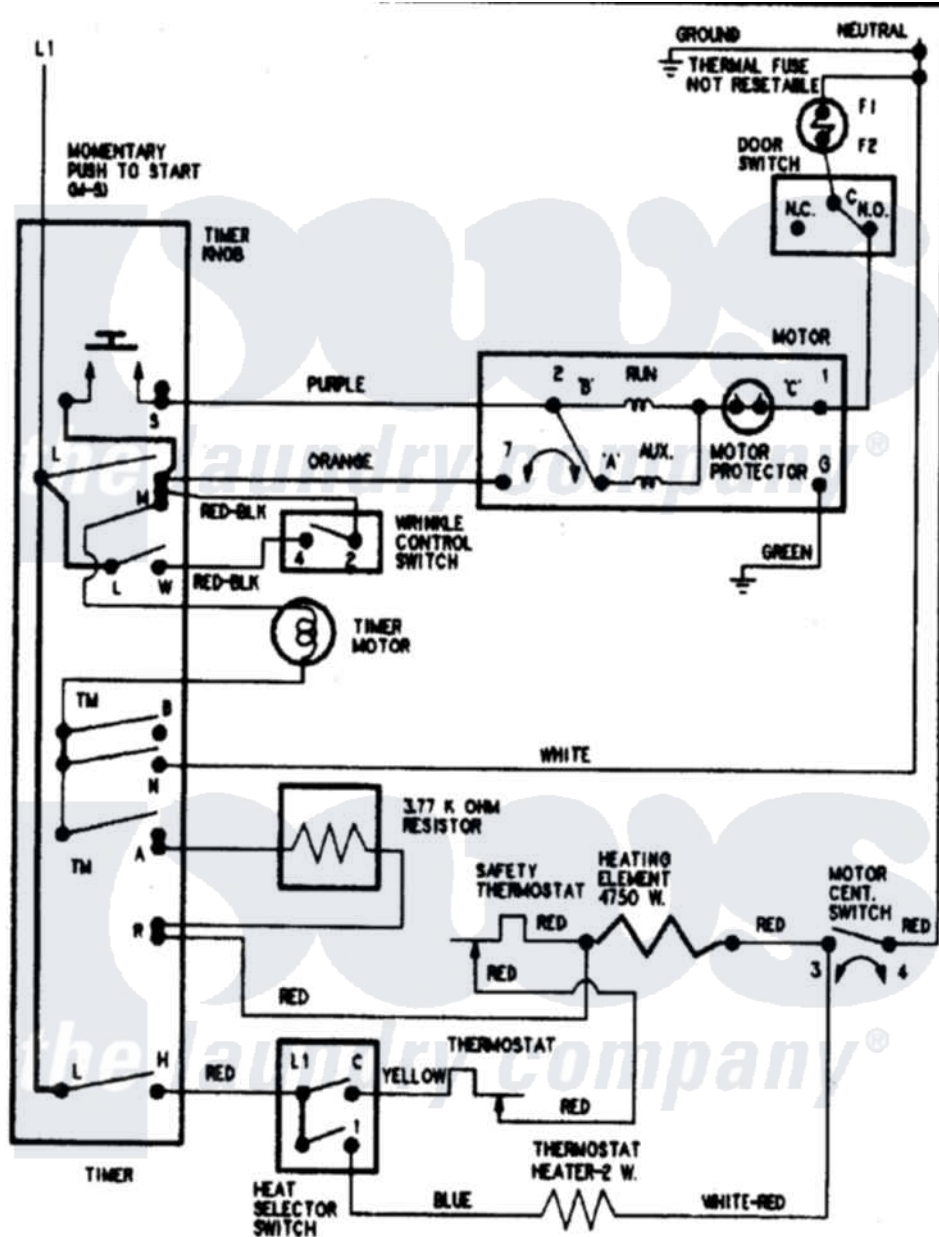

Amana DLG231RAW 08 - WIRING INFORMATION

Amana Residential Amana DLG231RAW Dryer Parts Parts Diagram 08 - WIRING INFORMATION
 Click on the part number to view part

Item	Original Part Number	Replaced By	Status	Part Description
NI	15002948		Not Available	WIRING INFORMATION