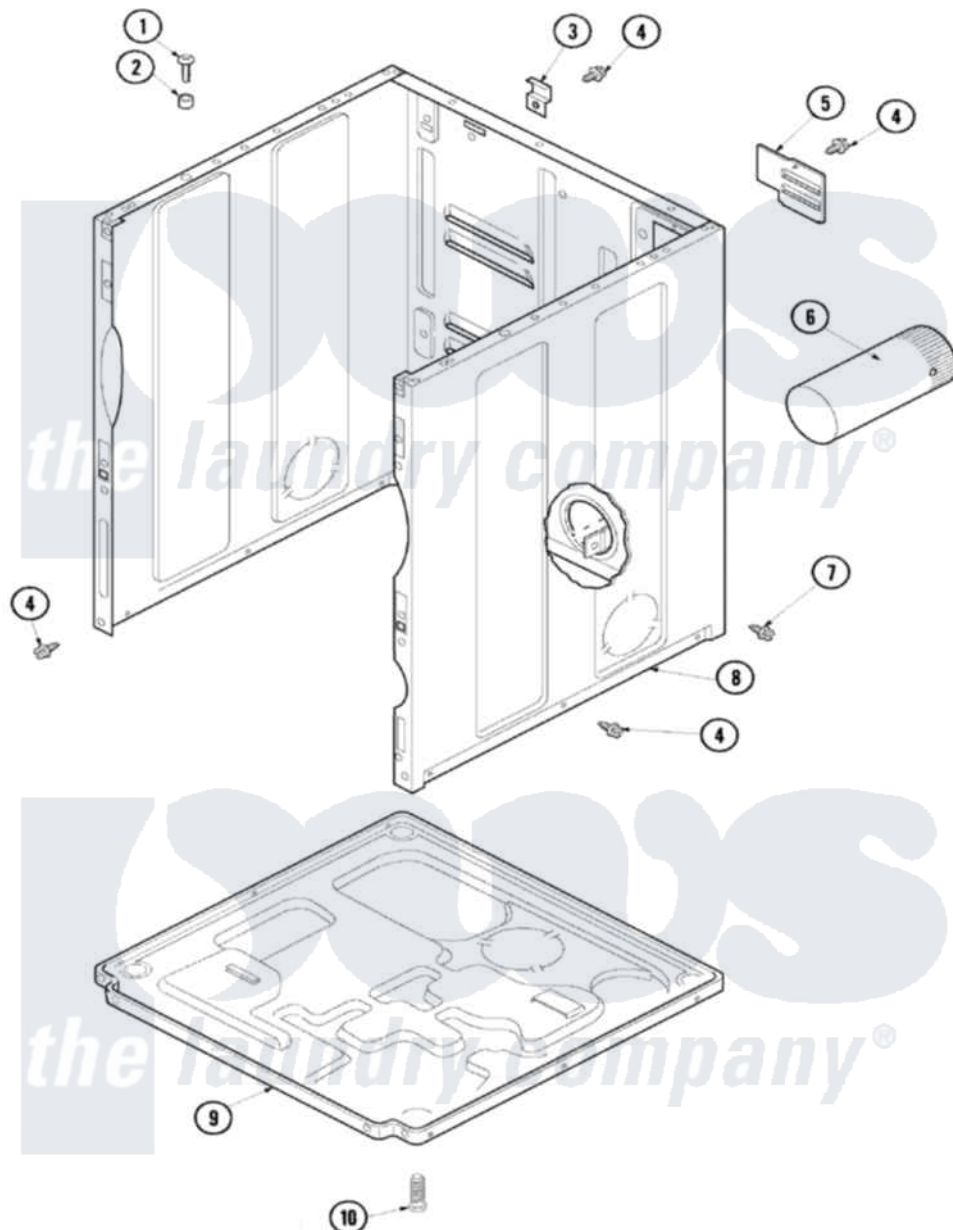

# Amana DLG330RAW 01 - CABINET & BASE

Amana [Residential Amana DLG330RAW Dryer Parts](#) Parts Diagram 01 - CABINET & BASE  
 Click on the part number to view part

Item	Original Part Number	Replaced By	Status	Part Description
1	32671	<a href="#">Y014874</a>		Screw, Idler Arm And Sleeve
2	<a href="#">505187</a>			Locator, Panel
3	<a href="#">500003</a>			Hinge, Top
4	503661	<a href="#">27001200</a>		Screw
5	500114	<a href="#">510903</a>		Plate Access Panel
6	<a href="#">505518</a>			Duct, Exhaust
7	<a href="#">503688</a>			Screw, 10B-16 X .34 I
8	40076402WP	<a href="#">37001284</a>		Cabinet As Pack
9	<a href="#">500070</a>			Base, Dryer
10	<a href="#">Y500101</a>			Leg, Leveling
11	<a href="#">38384</a>			Relief, Strain
"	<a href="#">502014P</a>			Assembly, Power Cord