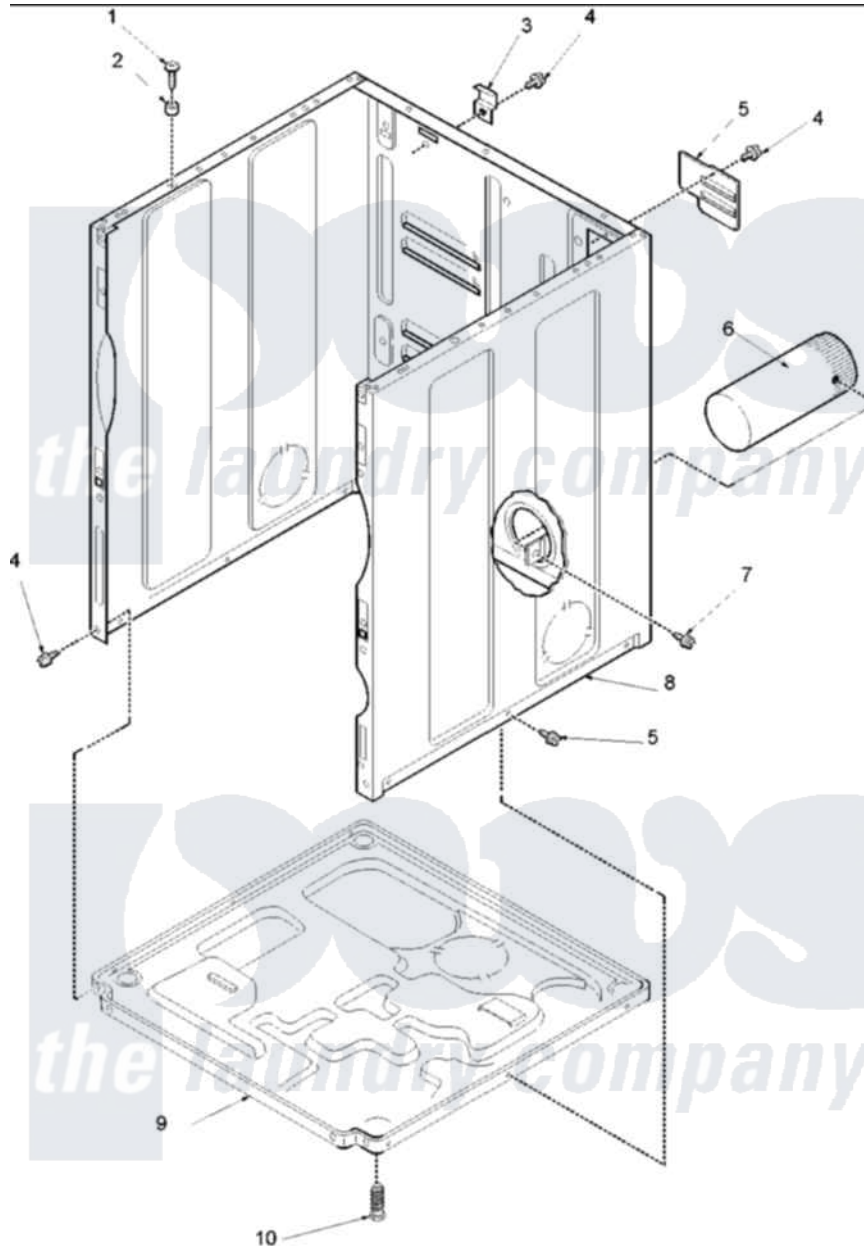

Amana DLG330RAW (BOM: PDLG330RAW) 01 - CABINET AND BASE

Amana Residential Amana DLG330RAW (BOM: PDLG330RAW) Dryer Parts Parts Diagram 01 - CABINET AND BASE
 Click on the part number to view part

Item	Original Part Number	Replaced By	Status	Part Description
1	32671	Y014874		Screw, Idler Arm And Sleeve
2	505187			Locator, Panel
3	500003			Hinge, Top
5	500114	510903		Plate Access Panel
6	505518			Duct, Exhaust
8	40076402W	37001284		Cabinet As Pack
9	500070			Base, Dryer
10	Y500101			Leg, Leveling
NI	38384			Relief, Strain
"	502014	502014P		Assembly, Power Cord