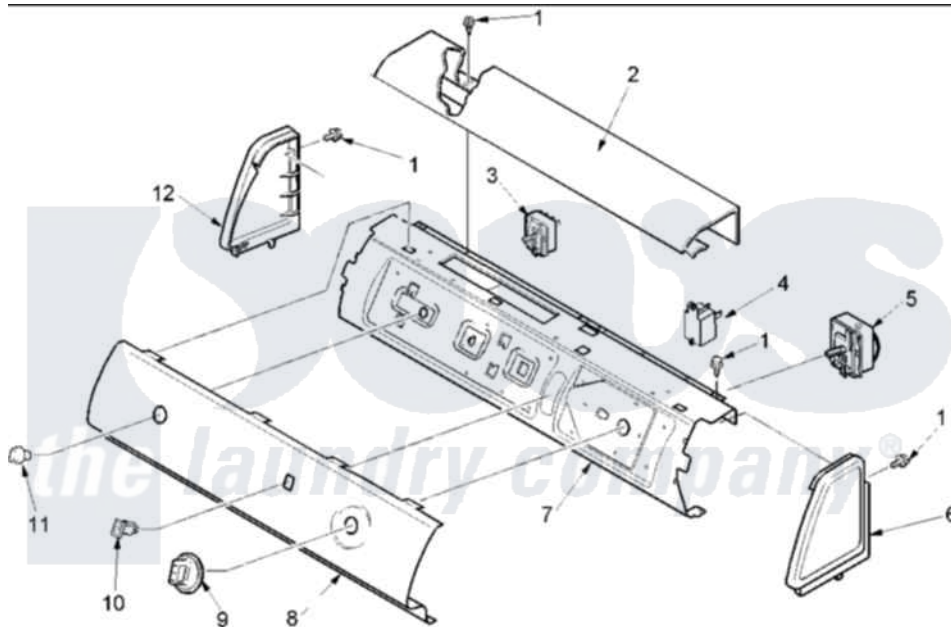

Amana DLG330RAW (BOM: PDLG330RAW) 02 - CONTROL PANEL

Amana Residential Amana DLG330RAW (BOM: PDLG330RAW) Dryer Parts Parts Diagram 02 - CONTROL PANEL
 Click on the part number to view part

Item	Original Part Number	Replaced By	Status	Part Description
1	501086	90767		Screw, 8A X 3/8 HeX Washer Head Tapping
2	503674W			Cover, Top
3	40084101			Switch, Fab Sel-3 Position
4	40118801	40118801P		Assembly-Signa
5	40112601	R0000409		Timer
6	40012701W		Not Available	ENDCAP (RT-WHT)
7	40039610			Panel, Support
8	40118901W			Panel, Graphic
9	40013601W	37001064		Knob- Time
10	38424W			Switch, Rocker
11	40013402W	37001065		Knob- Sele
12	40012702W			Endcap