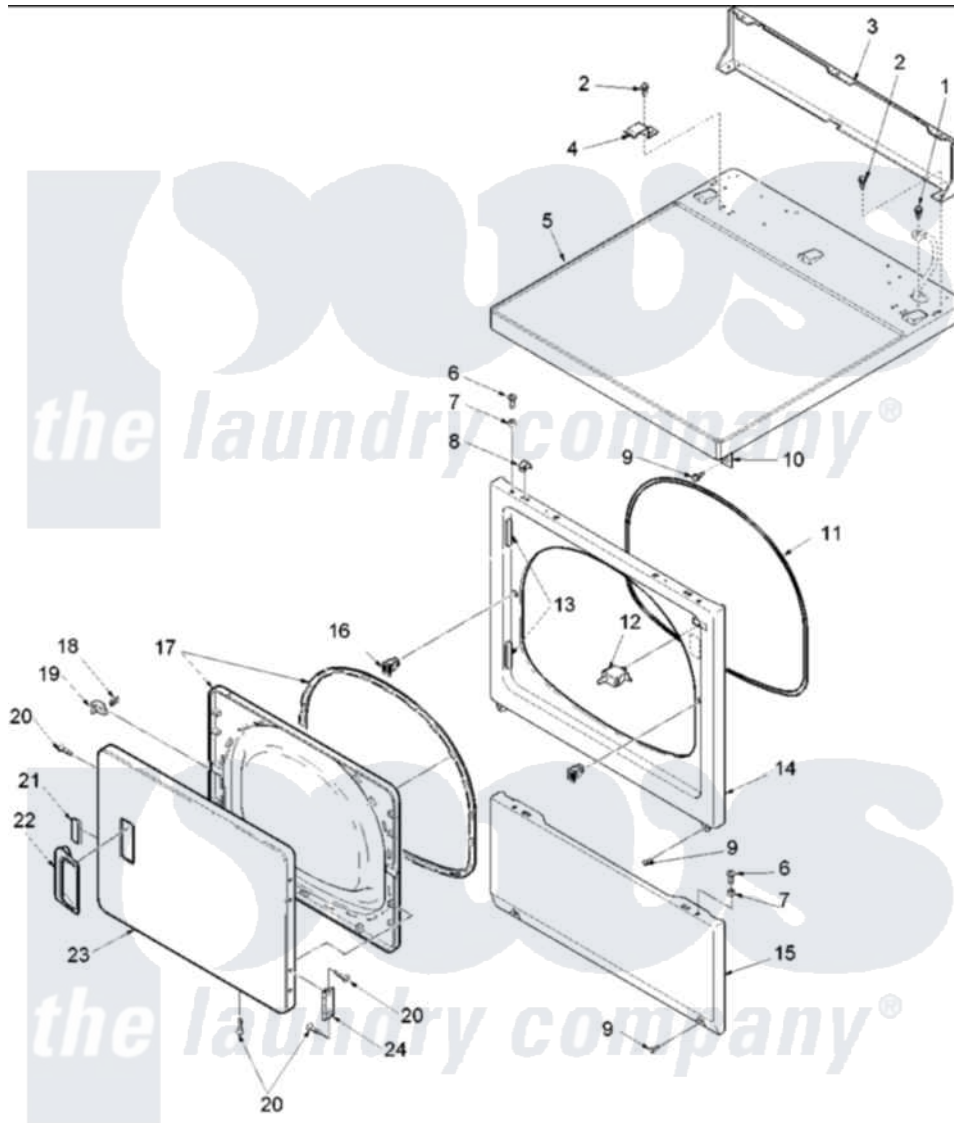

**Amana DLG330RAW (BOM: PDLG330RAW) 03 - DOOR AND FRONT, ACCESS, AND TOP PANELS**

Amana Residential Amana DLG330RAW (BOM: PDLG330RAW) Dryer Parts Parts Diagram 03 - DOOR AND FRONT, ACCESS, AND TOP PANELS  
 Click on the part number to view part

Item	Original Part Number	Replaced By	Status	Part Description
1	<a href="#">503688</a>			Screw, 10B-16 X .34 I
3	500343		Not Available	PANEL,BACK(HOME HOOD)
4	<a href="#">Y503876</a>			Clip, Hold Down
5	40070301W	<a href="#">37001027</a>		Panel, Top
6	32671	<a href="#">Y014874</a>		Screw, Idler Arm And Sleeve
7	<a href="#">505187</a>			Locator, Panel
8	56080	<a href="#">22001650</a>		Fastener, Spring
10	500084	<a href="#">40130801</a>		Bracket, Top Mount
11	504005	<a href="#">511056</a>		Seal Front Panel
12	Y504570	<a href="#">W10169313</a>		Switch-Dor
13	<a href="#">503126</a>			Plug, Hinge Hole
14	503656W	<a href="#">503656WP</a>		Panel, Front
15	40045301W	<a href="#">40045301WP</a>		Panel, Access
16	54660	<a href="#">LA-1003</a>		Door Catch Kit
17	503643W	<a href="#">37001028</a>		Seal And Liner, Assembly

18	500039	<a href="#">510181</a>	Strike Doormetal
19	500223	<a href="#">40116201</a>	Bracket, Door Strike
20	<a href="#">500226</a>		Screw, 8b-16 x 5/8 Tap
21	<a href="#">505328</a>		Wedge, Door Handle
22	503646W	<a href="#">R9800012</a>	Pull, Door
23	503654W	<a href="#">12002136</a>	Door Handle
24	<a href="#">Y503676</a>		Hinge, Door And Top