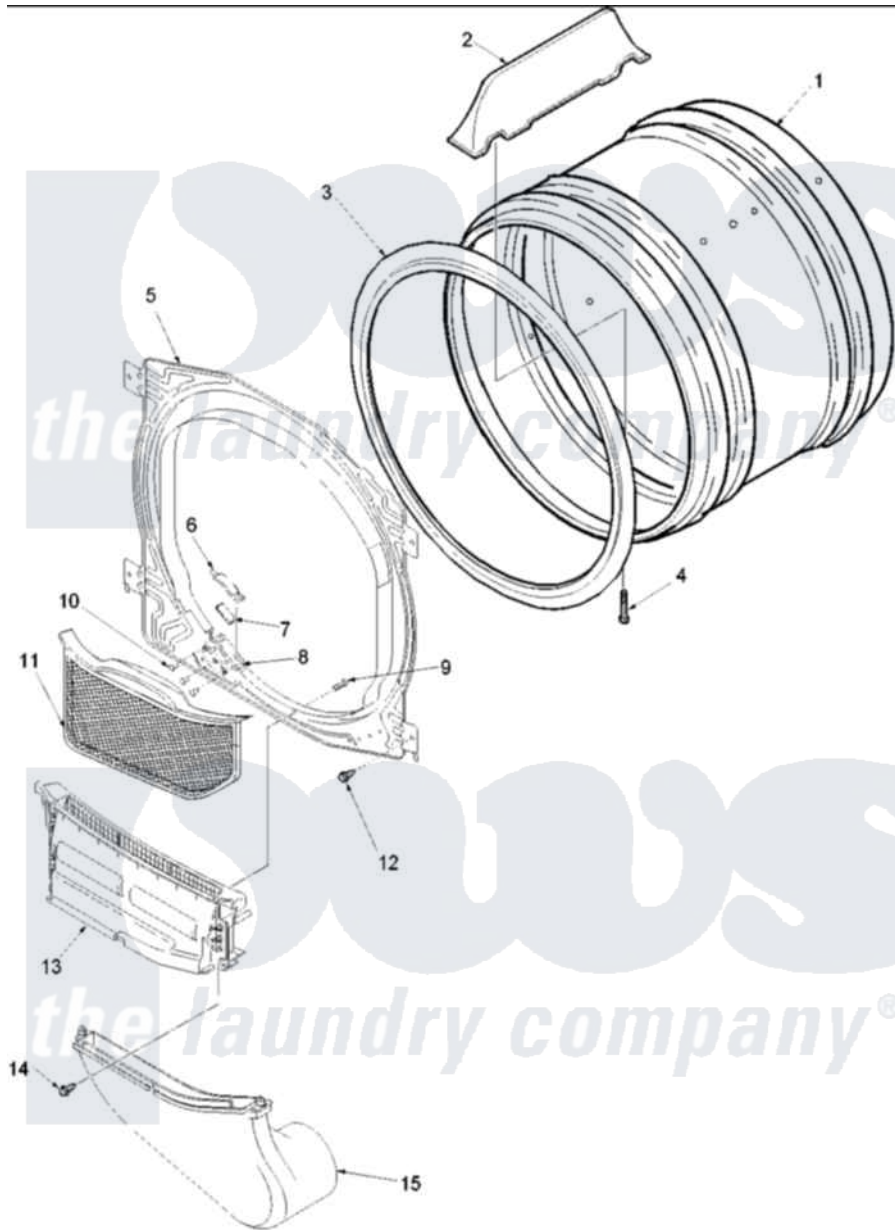

Amana DLG330RAW (BOM: PDLG330RAW) 04 - FRONT BULKHEAD, AIR DUCT & DRUM

Amana Residential Amana DLG330RAW (BOM: PDLG330RAW) Dryer Parts Parts Diagram 04 - FRONT BULKHEAD, AIR DUCT & DRUM
 Click on the part number to view part

Item	Original Part Number	Replaced By	Status	Part Description
1	504467WP			Cylinder Assembly
2	503703	12002559		Baffle Kit
3	501801	37001132		Seal, Cylinder
4	Y62588			Screw, 10BT-12 X 1 Tap
5	503756W			Assembly, Blkh Front CO
6	40116502	37001298		Glide- Dry
7	500092	510189		Pad Felt
8	37001036			Bracket, Cylinder Glide
9	500226			Screw, 8b-16 x 5/8 Tap
10	37001031	3370225		Screw
11	Y503627	37001142		Filter, Lint
13	505528	37001141		Air Duct Assembly
15	Y503626	37001141		Air Duct Assembly