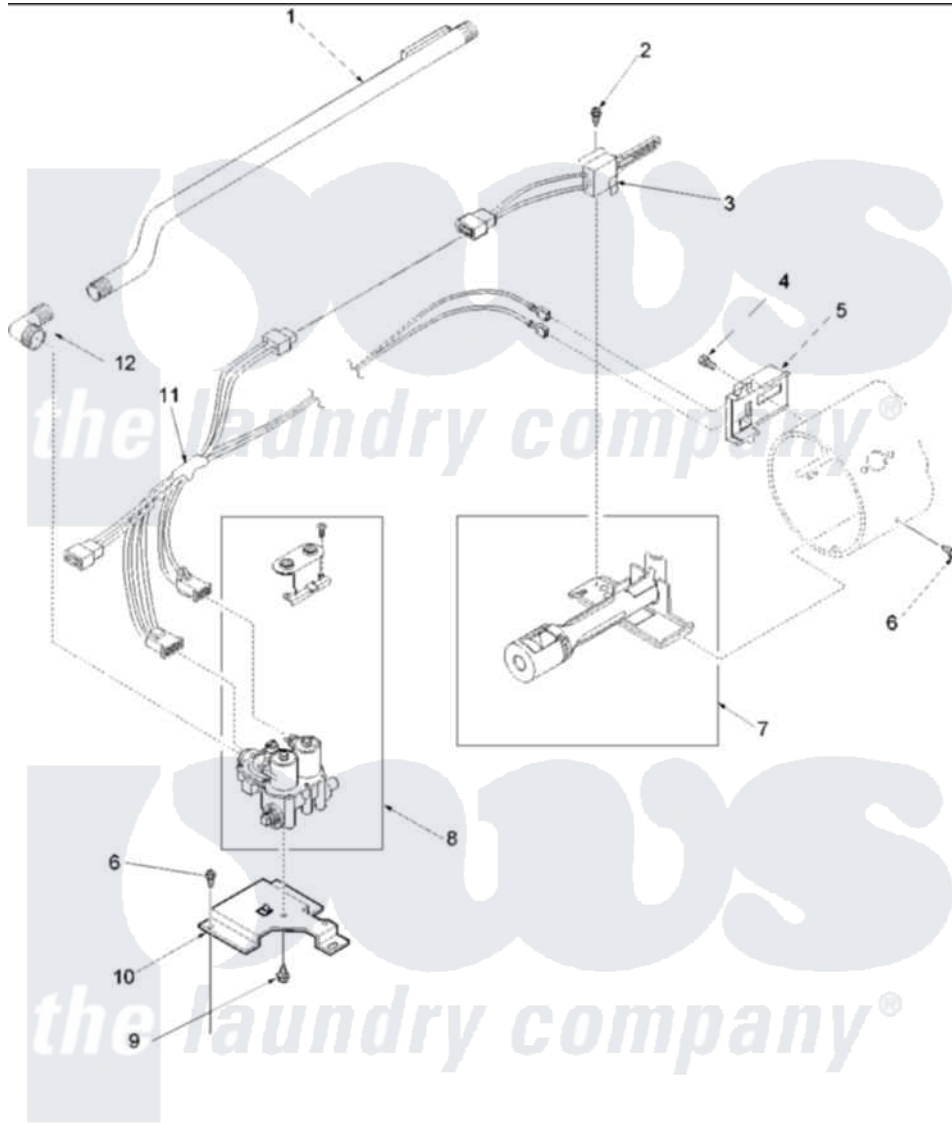

Amana DLG330RAW (BOM: PDLG330RAW) 05 - GAS VALVE, IGNITER & GAS CONVERSION KIT

Amana Residential Amana DLG330RAW (BOM: PDLG330RAW) Dryer Parts Parts Diagram 05 - GAS VALVE, IGNITER & GAS CONVERSION KIT
 Click on the part number to view part

| Item | Original Part Number | Replaced By | Status | Part Description |
|------|--------------------------|--------------------------|---------------|----------------------------|
| 1 | 40050201 | 510204 | | Pipe |
| 2 | 51782 | | Not Available | SCREW, 6B-20X5/16 |
| 3 | 40069801 | 37001308 | | Ignitor |
| 4 | 23222 | 3177991 | | Screw |
| 5 | Y56231 | 338906 | | Radiant, Sensor |
| 6 | 503688 | | | Screw, 10B-16 X .34 I |
| 7 | Y56234 | 37001304 | | Burner Ign |
| 8 | Y504091 | | | Assembly, Valve-Gas-Single |
| 9 | 56124 | 3370225 | | Screw |
| 10 | 500821 | | | Bracket, Mounting-Gas |
| 11 | 40098501 | 37001007 | | Harness, Wire |
| 12 | 40049801 | | | Elbow, Brass |