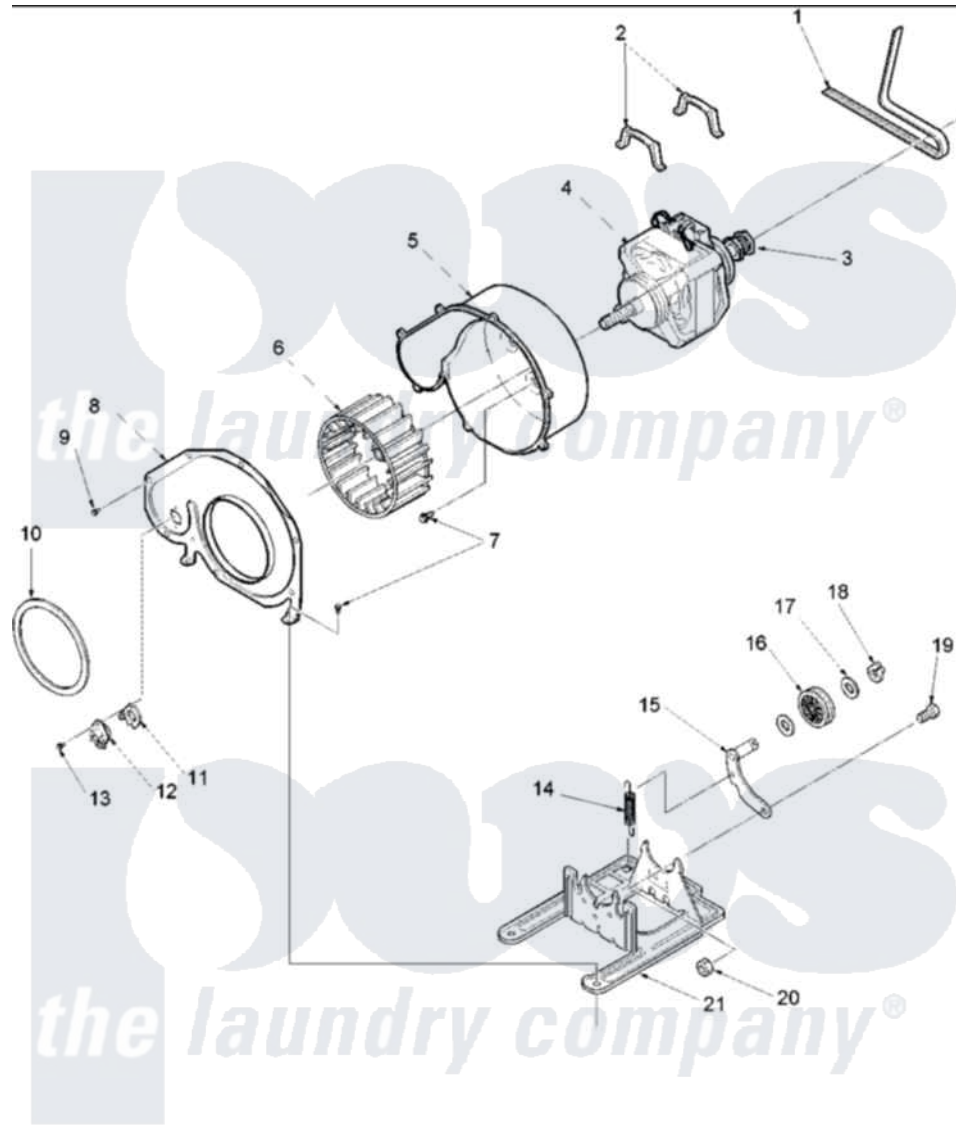

Amana DLG330RAW (BOM: PDLG330RAW) 07 - MOTOR AND FAN ASSEMBLIES

Amana Residential Amana DLG330RAW (BOM: PDLG330RAW) Dryer Parts Parts Diagram 07 - MOTOR AND FAN ASSEMBLIES

Click on the part number to view part

Item	Original Part Number	Replaced By	Status	Part Description
1	40111201			Belt, Cylinder
2	Y58047	660658		Clamp, Motor Mounting 343481 685441
3	40048501	2200376		Motor
4	40099801	2200376		Motor
5	56020			Housing, Blower
6	56000	510139P		Assembly Blower Fan Package
8	500078	511969P		Kit Blower Housing And Cover
9	31260			Screw, No.8 X 3/8 Ind H
10	40090001	37001119		Seal, Blower Housing
11	61623			Thermostat, Heater-BR
12	503979			Thermostat
"	37001136			Thermostat, Cycling 146F
13	Y33561	489464		Screw

14	56076		Spring, Idler
15	40113501	37001144	Assembly- Idler
16	Y54414		Assembly, Wheel And Bearing
17	52549		Washer, 501 ID X3/4 Odx
18	23748		Ring, Retaining
19	500824		Screw, 1/4-20 Unc Hex
20	52566	27001225	Nut, Jam Mid Lock 1/4-20
21	503613		Mount, Motor