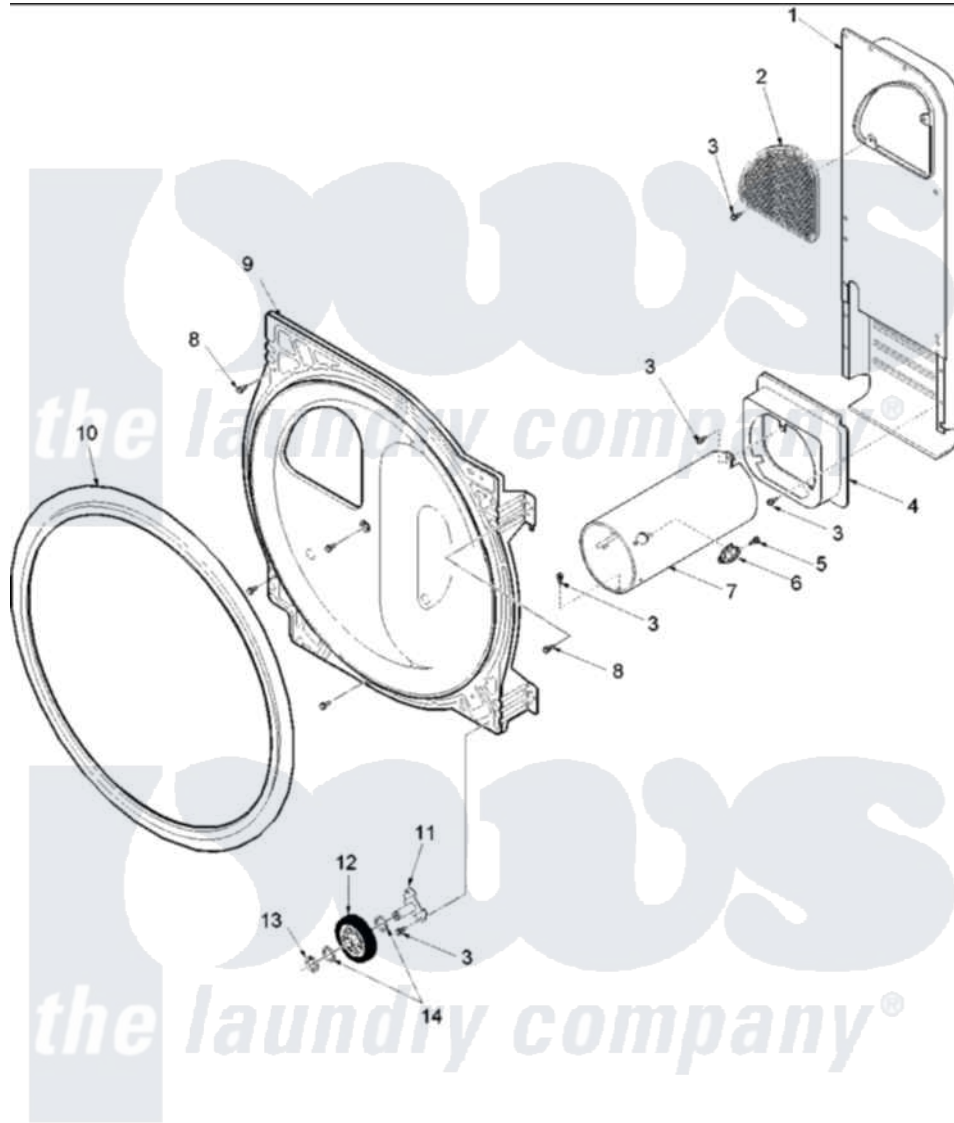

Amana DLG330RAW (BOM: PDLG330RAW) 08 - REAR BULKHEAD, ROLLERS & AIR DUCT ASSY

Amana [Residential Amana DLG330RAW \(BOM: PDLG330RAW\) Dryer Parts](#) Parts Diagram 08 - REAR BULKHEAD, ROLLERS & AIR DUCT ASSY
 Click on the part number to view part

Item	Original Part Number	Replaced By	Status	Part Description
1	503490	503605		Assembly, Heater Duct
2	500074	503605		Assembly, Heater Duct
4	500122	510101		Shroud Heat Duct
5	51782		Not Available	SCREW, 6B-20X5/16
6	Y61886			Thermostat, Limit-Blk
7	Y61888	37001303		Duct- Comb
9	504801WP	502614WP		Bulkhead, Rear
10	501801	37001132		Seal, Cylinder
11	40113601			Assembly, Roller Brkt
12	500214	37001042		Assembly, Cylinder Roller
13	23748			Ring, Retaining
14	52549			Washer, 501 ID X3/4 Odx