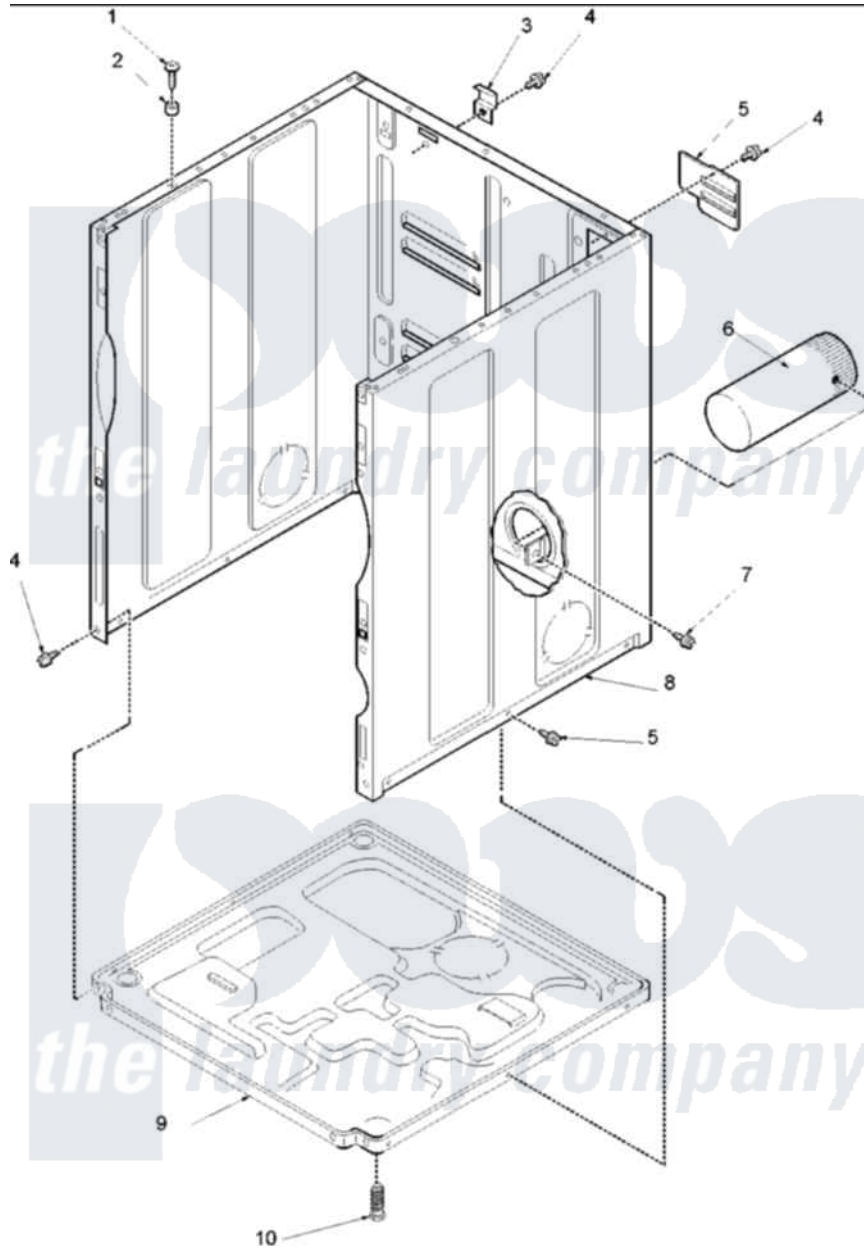

Amana DLG330RAW (BOM: PDLG330RAW1) 01 - CABINET AND BASE

Amana Residential Amana DLG330RAW (BOM: PDLG330RAW1) Dryer Parts Parts Diagram 01 - CABINET AND BASE

Click on the part number to view part

Item	Original Part Number	Replaced By	Status	Part Description
1	32671	Y014874		Screw, Idler Arm And Sleeve
2	505187			Locator, Panel
3	500003			Hinge, Top
5	500114	510903		Plate Access Panel
6	505518			Duct, Exhaust
8	40076402W	37001284		Cabinet As Pack
9	500070			Base, Dryer
10	Y500101			Leg, Leveling
NI	38384			Relief, Strain
"	502014	502014P		Assembly, Power Cord