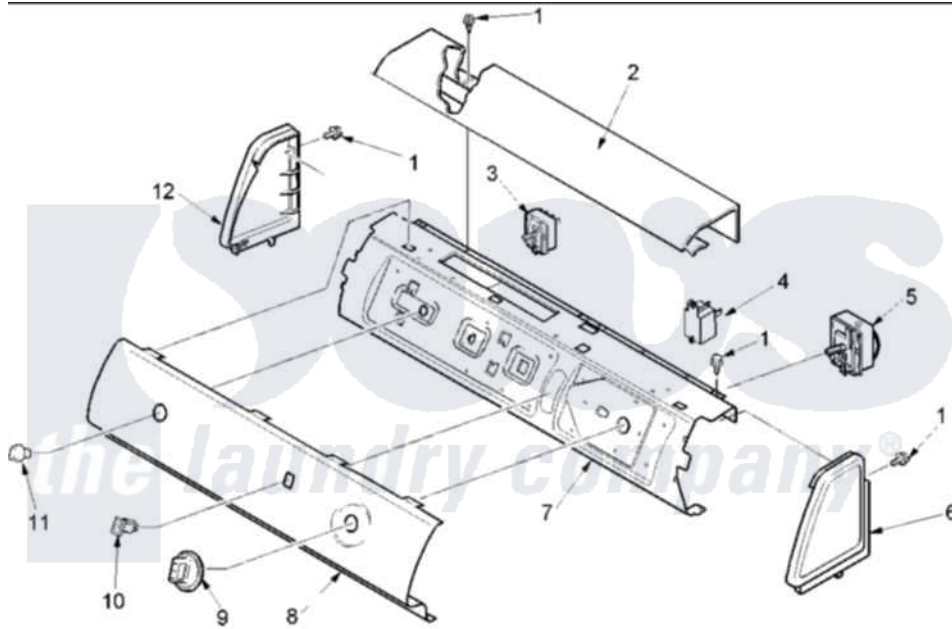

Amana DLG330RAW (BOM: PDLG330RAW1) 02 - CONTROL PANEL

Amana Residential Amana DLG330RAW (BOM: PDLG330RAW1) Dryer Parts Parts Diagram 02 - CONTROL PANEL

[Click on the part number to view part](#)

Item	Original Part Number	Replaced By	Status	Part Description
1	501086	90767		Screw, 8A X 3/8 HeX Washer Head Tapping
2	503674W			Cover, Top
3	40084101			Switch, Fab Sel-3 Position
4	40118801	40118801P		Assembly-Signa
5	40112601	R0000409		Timer
6	40012701W		Not Available	ENDCAP (RT-WHT)
7	40039610			Panel, Support
8	40118901W			Panel, Graphic
9	40013601W	37001064		Knob- Time
10	38424W			Switch, Rocker
11	40013402W	37001065		Knob- Sele
12	40012702W			Endcap