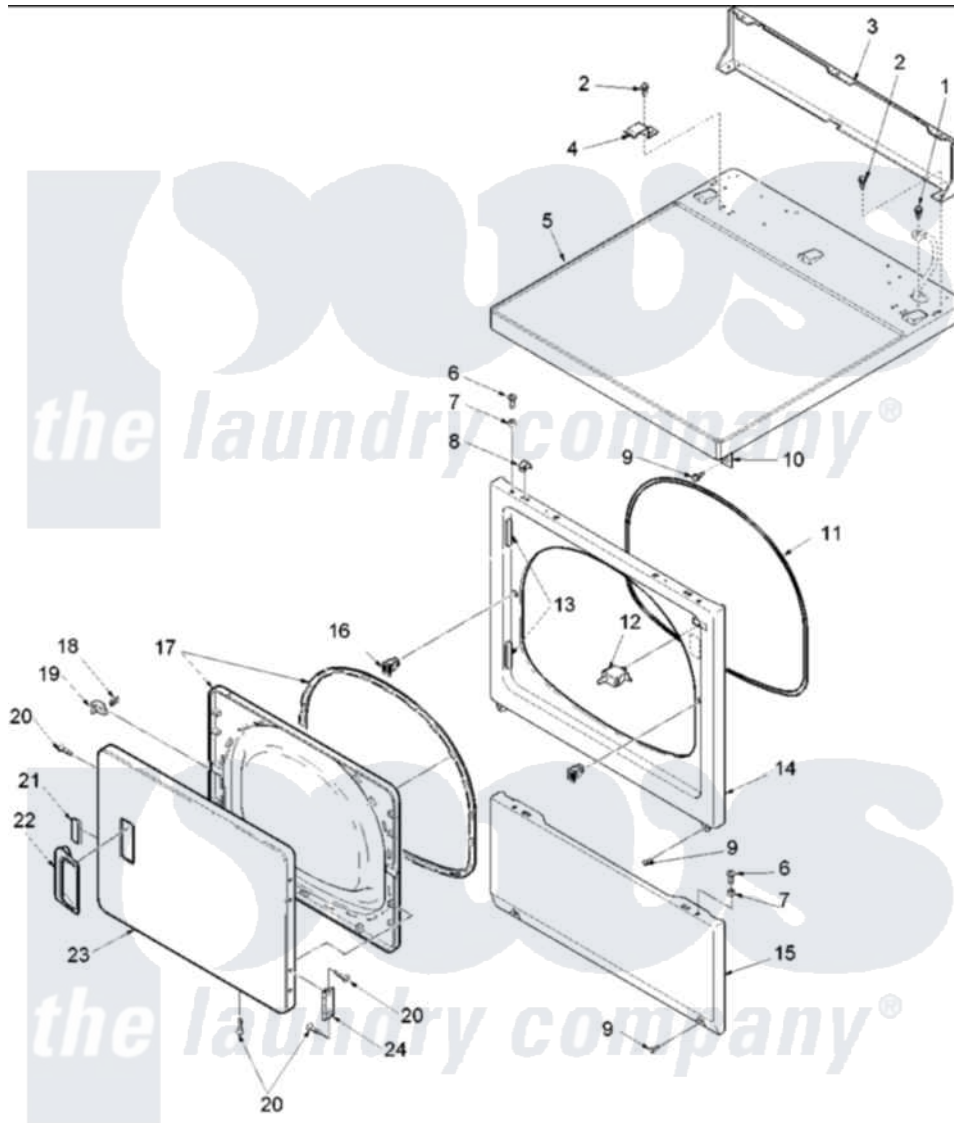

Amana DLG330RAW (BOM: PDLG330RAW1) 03 - DOOR AND FRONT, ACCESS, AND TOP PANELS

Amana Residential Amana DLG330RAW (BOM: PDLG330RAW1) Dryer Parts Parts Diagram 03 - DOOR AND FRONT, ACCESS, AND TOP PANELS
 Click on the part number to view part

Item	Original Part Number	Replaced By	Status	Part Description
1	503688			Screw, 10B-16 X .34 I
3	500343		Not Available	PANEL,BACK(HOME HOOD)
4	Y503876			Clip, Hold Down
5	40070301W	37001027		Panel, Top
6	32671	Y014874		Screw, Idler Arm And Sleeve
7	505187			Locator, Panel
8	56080	22001650		Fastener, Spring
10	500084	40130801		Bracket, Top Mount
11	504005	511056		Seal Front Panel
12	Y504570	W10169313		Switch-Dor
13	503126			Plug, Hinge Hole
14	503656W	503656WP		Panel, Front
15	40045301W	40045301WP		Panel, Access
16	54660	LA-1003		Door Catch Kit
17	503643W	37001028		Seal And Liner, Assembly