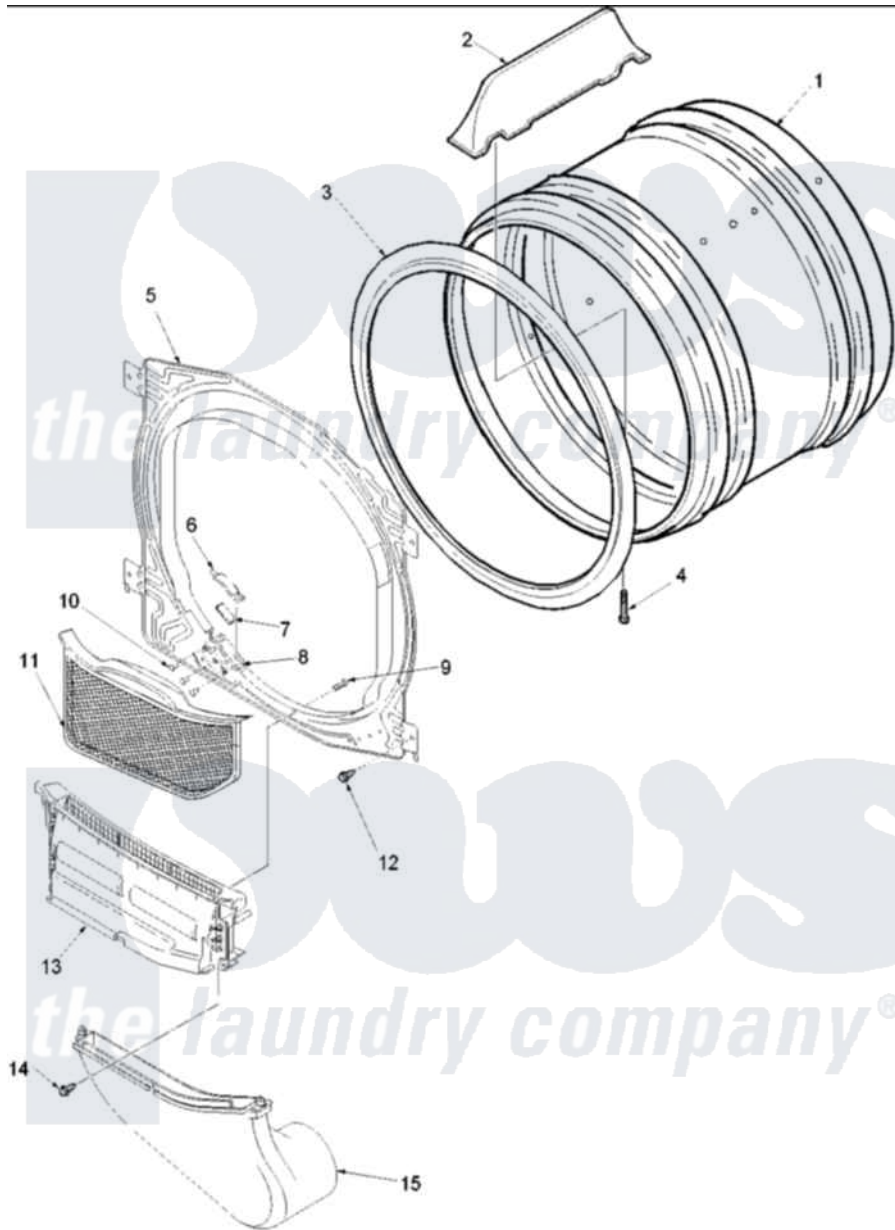

Amana DLG330RAW (BOM: PDLG330RAW1) 04 - FRONT BULKHEAD, AIR DUCT & DRUM

Amana Residential Amana DLG330RAW (BOM: PDLG330RAW1) Dryer Parts Parts Diagram 04 - FRONT BULKHEAD, AIR DUCT & DRUM
 Click on the part number to view part

Item	Original Part Number	Replaced By	Status	Part Description
1	504467WP			Cylinder Assembly
2	503703	12002559		Baffle Kit
3	501801	37001132		Seal, Cylinder
4	Y62588			Screw, 10BT-12 X 1 Tap
5	503756W			Assembly, Blkhd Front CO
6	40116502	37001298		Glide- Dry
7	500092	510189		Pad Felt
8	37001036			Bracket, Cylinder Glide
9	500226			Screw, 8b-16 x 5/8 Tap
10	37001031	3370225		Screw
11	Y503627	37001142		Filter, Lint
13	505528	37001141		Air Duct Assembly
15	Y503626	37001141		Air Duct Assembly