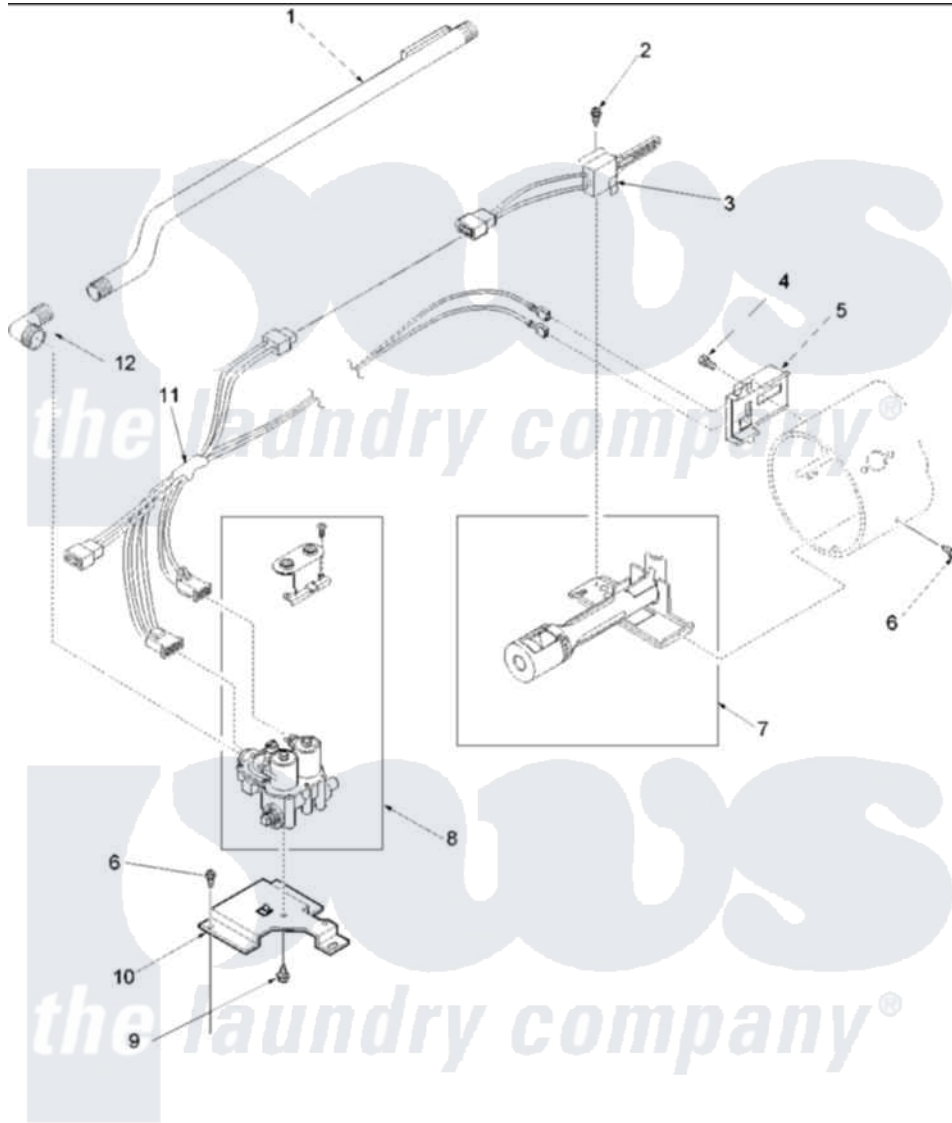

Amana DLG330RAW (BOM: PDLG330RAW1) 05 - GAS VALVE, IGNITER & GAS CONVERSION KIT

Amana Residential Amana DLG330RAW (BOM: PDLG330RAW1) Dryer Parts Parts Diagram 05 - GAS VALVE, IGNITER & GAS CONVERSION KIT
 Click on the part number to view part

Item	Original Part Number	Replaced By	Status	Part Description
1	37001001	37001127		Valve And Pipe Assembly
2	51782		Not Available	SCREW, 6B-20X5/16
3	40069801	37001308		Ignitor
4	23222	3177991		Screw
5	Y56231	338906		Radiant, Sensor
6	503688			Screw, 10B-16 X .34 I
7	Y56234	37001304		Burner Ign
8	37001002			Assembly, Gas Valve
9	56124	3370225		Screw
10	500821			Bracket, Mounting-Gas
11	37001007			Harness, Wire