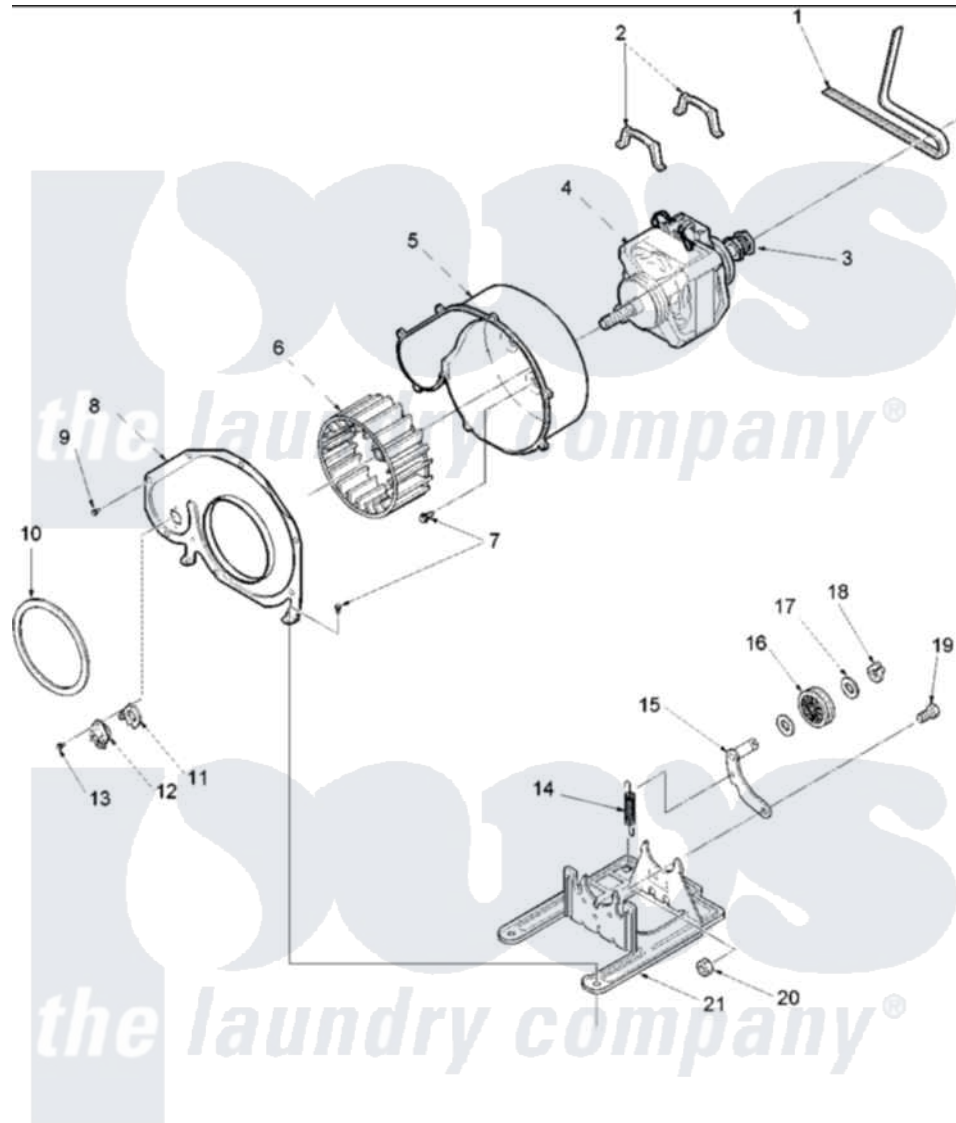

# Amana DLG330RAW (BOM: PDLG330RAW1) 07 - MOTOR AND FAN ASSEMBLIES

Amana Residential Amana DLG330RAW (BOM: PDLG330RAW1) Dryer Parts Parts Diagram 07 - MOTOR AND FAN ASSEMBLIES

Click on the part number to view part

Item	Original Part Number	Replaced By	Status	Part Description
1	<a href="#">40111201</a>			Belt, Cylinder
2	Y58047	<a href="#">660658</a>		Clamp, Motor Mounting 343481 685441
3	40048501	<a href="#">2200376</a>		Motor
4	40099801	<a href="#">2200376</a>		Motor
5	<a href="#">56020</a>			Housing, Blower
6	56000	<a href="#">510139P</a>		Assembly Blower Fan Package
8	500078	<a href="#">511969P</a>		Kit Blower Housing And Cover
9	<a href="#">31260</a>			Screw, No.8 X 3/8 Ind H
10	40090001	<a href="#">37001119</a>		Seal, Blower Housing
11	<a href="#">61623</a>			Thermostat, Heater-BR
12	<a href="#">503979</a>			Thermostat
"	<a href="#">37001136</a>			Thermostat, Cycling 146F
13	Y33561	<a href="#">489464</a>		Screw

14	<a href="#">56076</a>		Spring, Idler
15	40113501	<a href="#">37001144</a>	Assembly- Idler
16	<a href="#">Y54414</a>		Assembly, Wheel And Bearing
17	<a href="#">52549</a>		Washer, 501 ID X3/4 Odx
18	<a href="#">23748</a>		Ring, Retaining
19	<a href="#">500824</a>		Screw, 1/4-20 Unc Hex
20	52566	<a href="#">27001225</a>	Nut, Jam Mid Lock 1/4-20
21	<a href="#">503613</a>		Mount, Motor