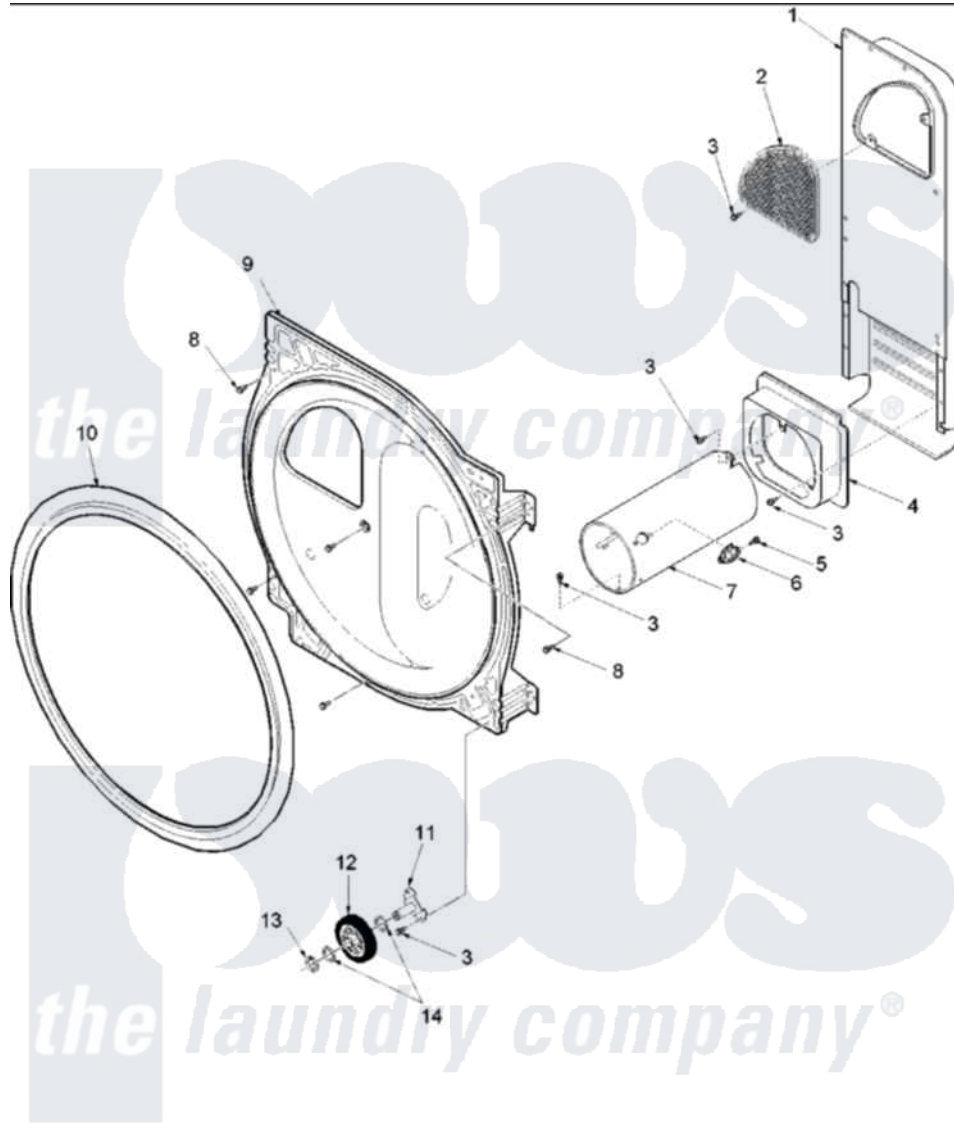

Amana DLG330RAW (BOM: PDLG330RAW1) 08 - REAR BULKHEAD, ROLLERS & AIR DUCT ASSY

Amana [Residential Amana DLG330RAW \(BOM: PDLG330RAW1\) Dryer Parts](#) Parts Diagram 08 - REAR BULKHEAD, ROLLERS & AIR DUCT ASSY
 Click on the part number to view part

Item	Original Part Number	Replaced By	Status	Part Description
1	503490	503605		Assembly, Heater Duct
2	500074	503605		Assembly, Heater Duct
4	500122	510101		Shroud Heat Duct
5	51782		Not Available	SCREW, 6B-20X5/16
6	Y61886			Thermostat, Limit-Blk
7	Y61888	37001303		Duct- Comb
9	504801WP	502614WP		Bulkhead, Rear
10	501801	37001132		Seal, Cylinder
11	40113601			Assembly, Roller Brkt
12	500214	37001042		Assembly, Cylinder Roller
13	23748			Ring, Retaining
14	52549			Washer, 501 ID X3/4 Odx