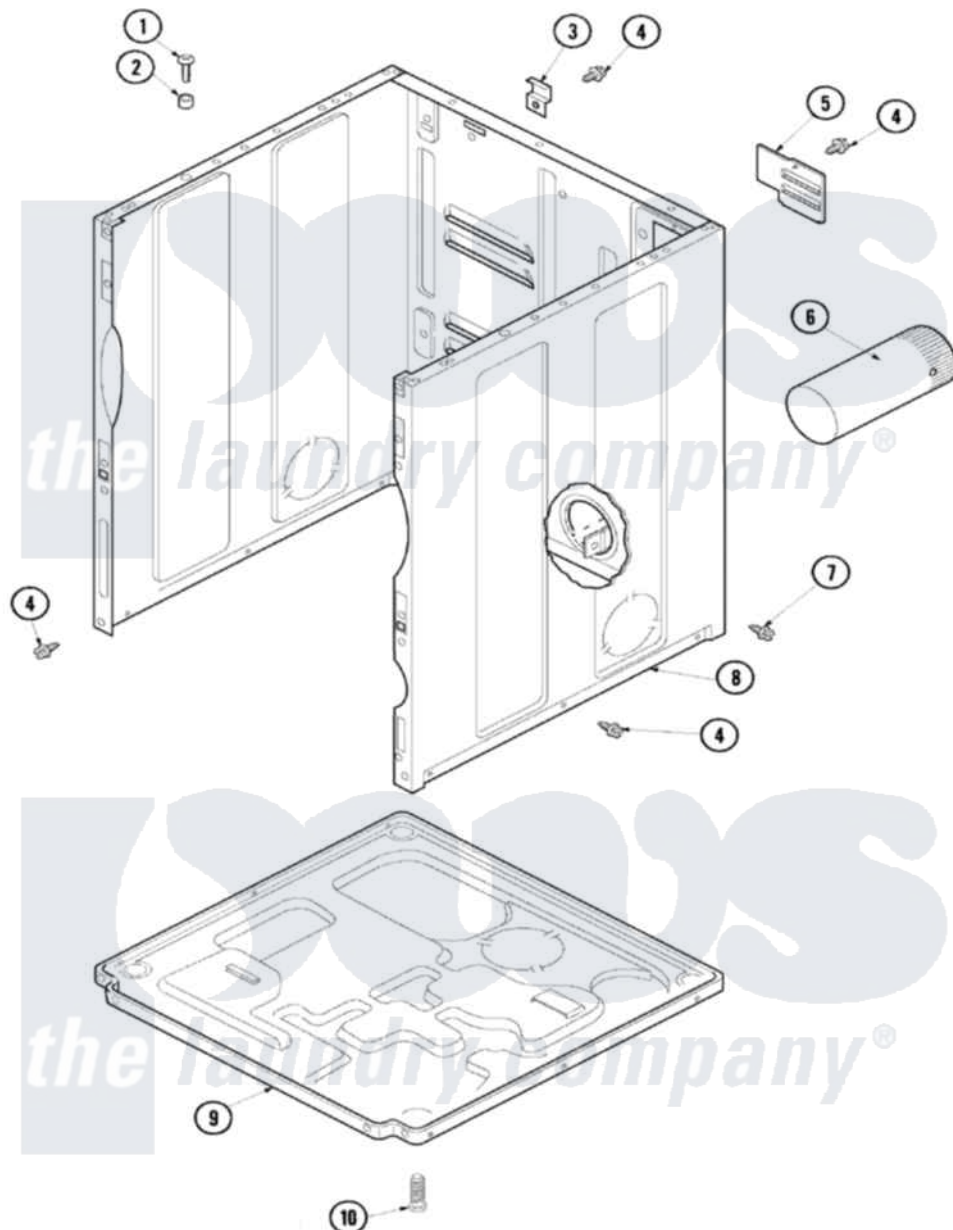

Amana DLG330RCW 01 - CABINET & BASE

Amana [Residential Amana DLG330RCW Dryer Parts](#) Parts Diagram 01 - CABINET & BASE
 Click on the part number to view part

Item	Original Part Number	Replaced By	Status	Part Description
1	32671	Y014874		Screw, Idler Arm And Sleeve
2	505187			Locator, Panel
3	500003			Hinge, Top
4	503661	27001200		Screw
5	500114	510903		Plate Access Panel
6	505518			Duct, Exhaust
7	503688			Screw, 10B-16 X .34 I
8	40076402WP	37001284		Cabinet As Pack
9	500070			Base, Dryer
10	Y500101			Leg, Leveling
11	38384			Relief, Strain
"	502014P			Assembly, Power Cord