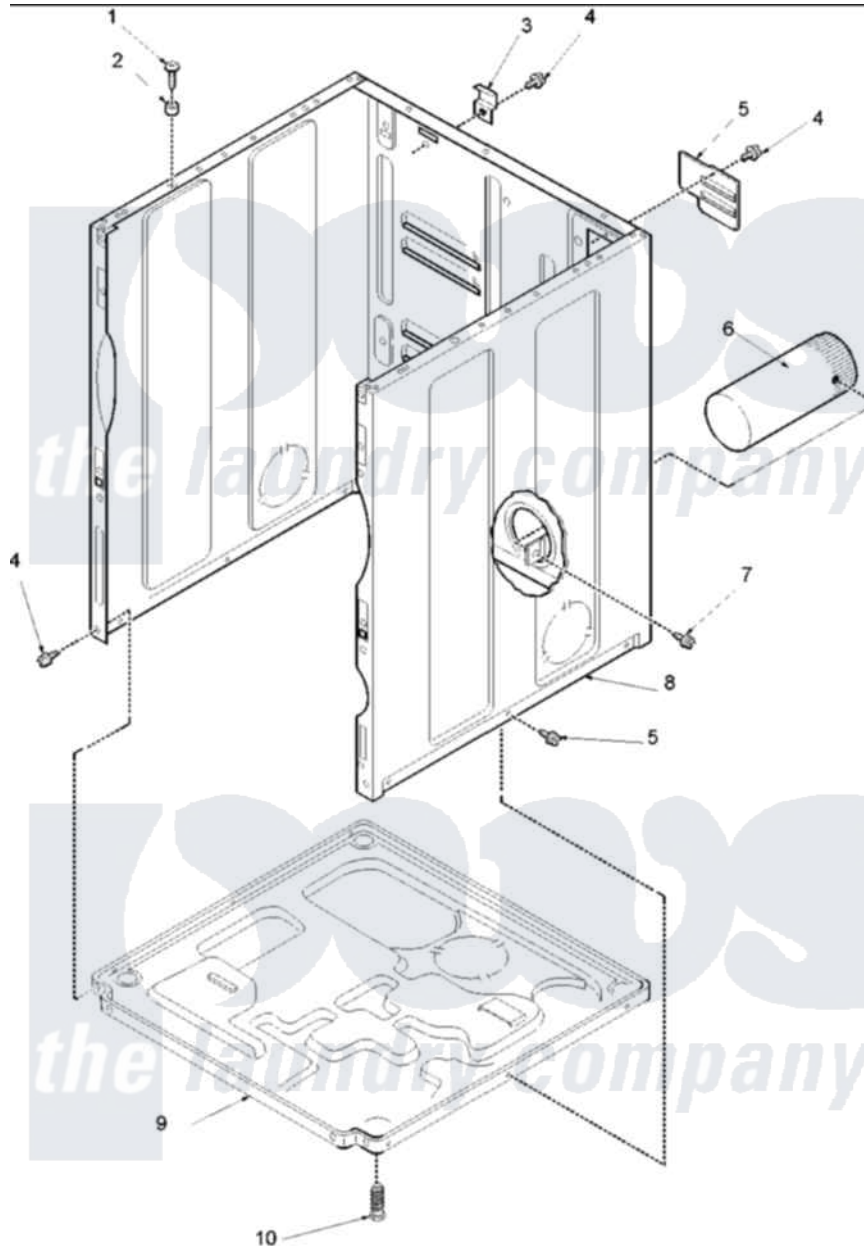

Amana DLG330RCW (BOM: PDLG330RCW) 01 - CABINET AND BASE

Amana Residential Amana DLG330RCW (BOM: PDLG330RCW) Dryer Parts Parts Diagram 01 - CABINET AND BASE
 Click on the part number to view part

Item	Original Part Number	Replaced By	Status	Part Description
1	32671	Y014874		Screw, Idler Arm And Sleeve
2	505187			Locator, Panel
3	500003			Hinge, Top
5	500114	510903		Plate Access Panel
6	505518			Duct, Exhaust
8	40076402W	37001284		Cabinet As Pack
9	500070			Base, Dryer
10	Y500101			Leg, Leveling
NI	38384			Relief, Strain
"	502014	502014P		Assembly, Power Cord