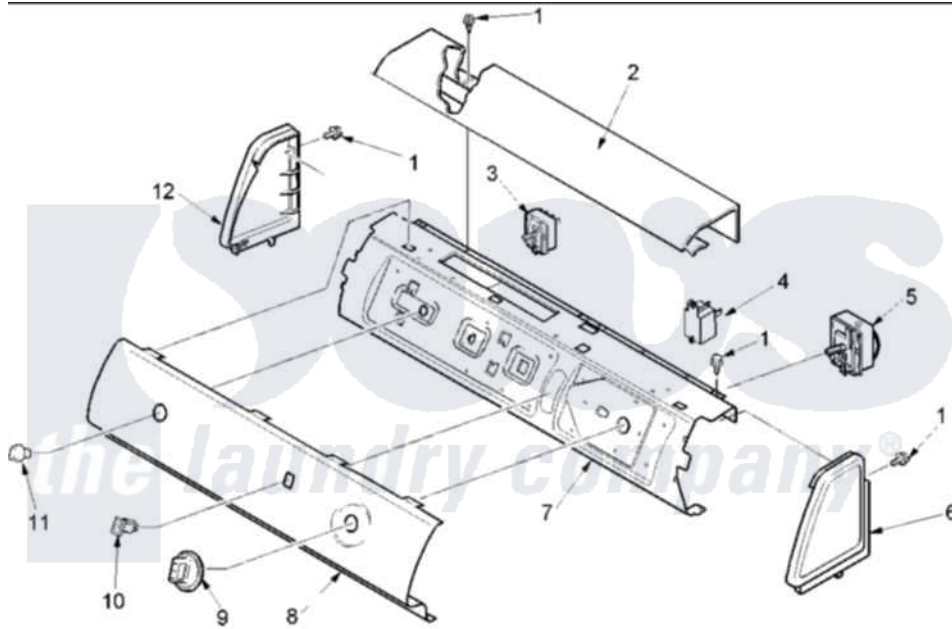

# Amana DLG330RCW (BOM: PDLG330RCW) 02 - CONTROL PANEL

Amana Residential Amana DLG330RCW (BOM: PDLG330RCW) Dryer Parts Parts Diagram 02 - CONTROL PANEL  
 Click on the part number to view part

Item	Original Part Number	Replaced By	Status	Part Description
2	<a href="#">503674W</a>			Cover, Top
3	<a href="#">40084101</a>			Switch, Fab Sel-3 Position
4	40118801	<a href="#">40118801P</a>		Assembly-Signa
5	40112601	<a href="#">R0000409</a>		Timer
6	40012701W		Not Available	ENDCAP (RT-WHT)
7	<a href="#">40039610</a>			Panel, Support
8	<a href="#">40118901W</a>			Panel, Graphic
9	40013601W	<a href="#">37001064</a>		Knob- Time
10	<a href="#">38424W</a>			Switch, Rocker
11	40013402W	<a href="#">37001065</a>		Knob- Sele
12	<a href="#">40012702W</a>			Endcap