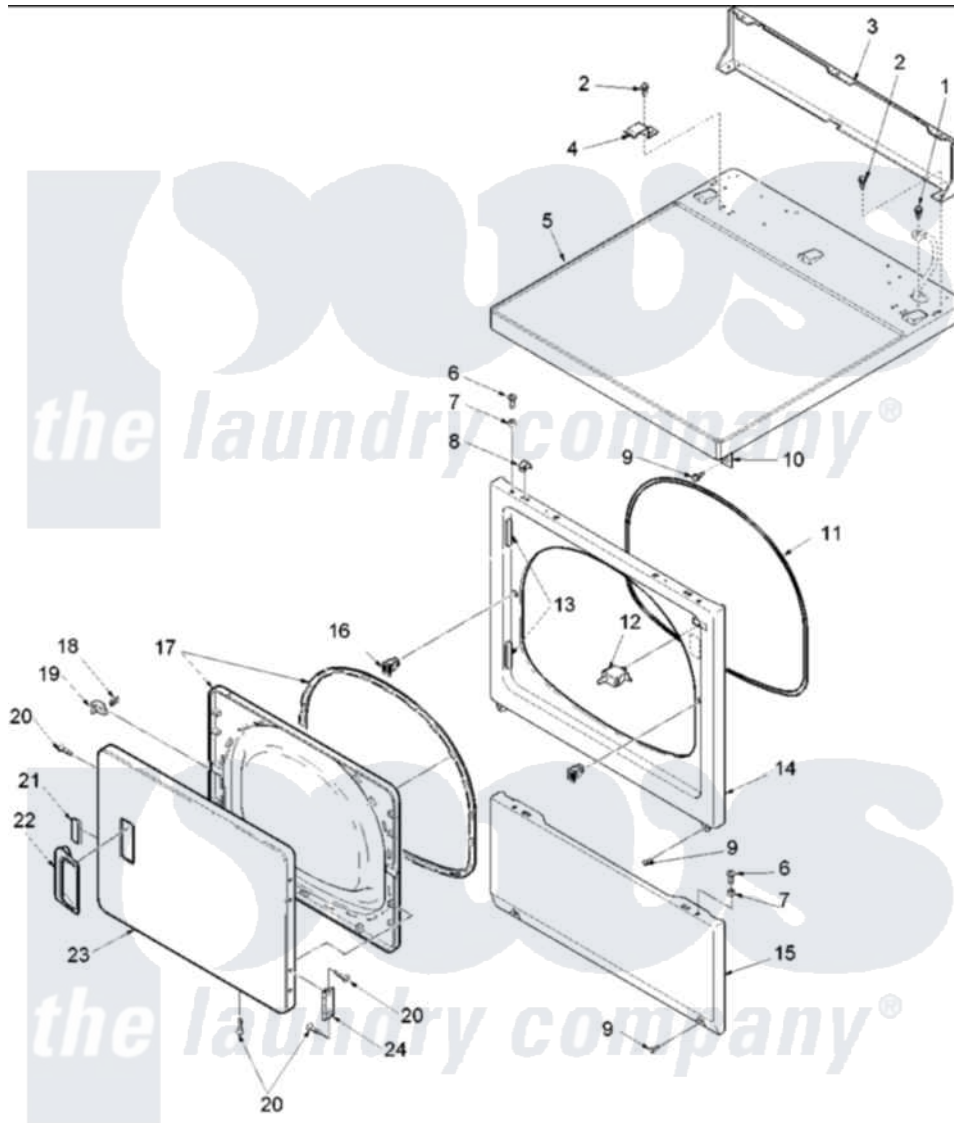

Amana DLG330RCW (BOM: PDLG330RCW) 03 - DOOR AND FRONT, ACCESS, AND TOP PANELS

Amana Residential Amana DLG330RCW (BOM: PDLG330RCW) Dryer Parts Parts Diagram 03 - DOOR AND FRONT, ACCESS, AND TOP PANELS
 Click on the part number to view part

Item	Original Part Number	Replaced By	Status	Part Description
3	500343		Not Available	PANEL,BACK(HOME HOOD)
4	Y503876			Clip, Hold Down
5	40070301W	37001027		Panel, Top
6	32671	Y014874		Screw, Idler Arm And Sleeve
7	505187			Locator, Panel
8	56080	22001650		Fastener, Spring
10	500084	40130801		Bracket, Top Mount
11	504005	511056		Seal Front Panel
12	Y504570	W10169313		Switch-Dor
13	503126			Plug, Hinge Hole
14	503656W	503656WP		Panel, Front
15	40045301W	40045301WP		Panel, Access
16	54660	LA-1003		Door Catch Kit
17	503643W	37001028		Seal And Liner, Assembly
18	500039	510181		Strike Doormetal

19	500223	40116201	Bracket, Door Strike
20	500226		Screw, 8b-16 x 5/8 Tap
21	505328		Wedge, Door Handle
22	503646W	R9800012	Pull, Door
23	503654W	12002136	Door Handle
24	Y503676		Hinge, Door And Top