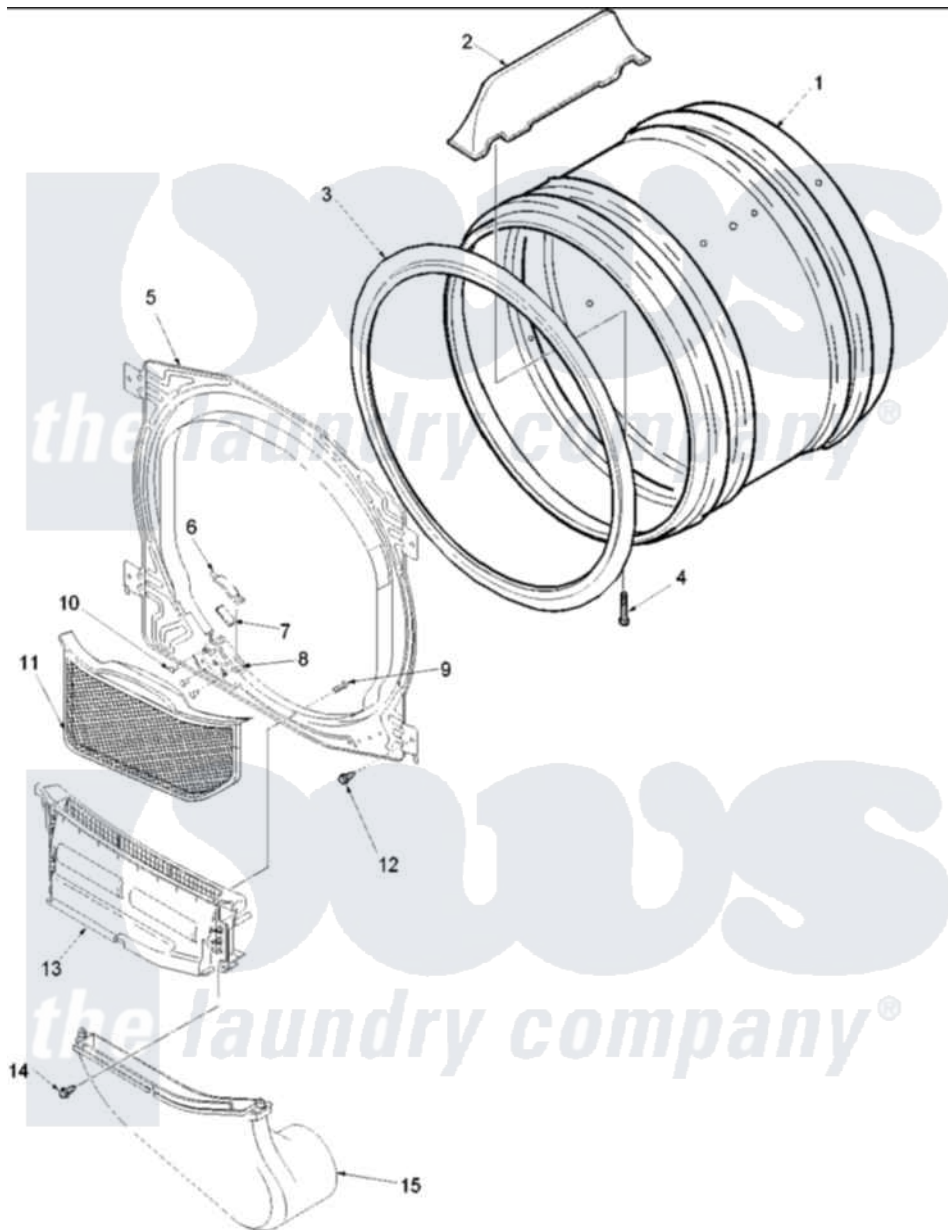

Amana DLG330RCW (BOM: PDLG330RCW) 04 - FRONT BULKHEAD, AIR DUCT & DRUM

Amana Residential Amana DLG330RCW (BOM: PDLG330RCW) Dryer Parts Parts Diagram 04 - FRONT BULKHEAD, AIR DUCT & DRUM
 Click on the part number to view part

Item	Original Part Number	Replaced By	Status	Part Description
1	504467WP			Cylinder Assembly
2	503703	12002559		Baffle Kit
3	501801	37001132		Seal, Cylinder
4	Y62588			Screw, 10BT-12 X 1 Tap
5	503756W			Assembly, Blkh Front CO
6	40116502	37001298		Glide- Dry
7	500092	510189		Pad Felt
8	37001036			Bracket, Cylinder Glide
9	500226			Screw, 8b-16 x 5/8 Tap
10	37001031	3370225		Screw
11	Y503627	37001142		Filter, Lint
13	505528	37001141		Air Duct Assembly
15	Y503626	37001141		Air Duct Assembly