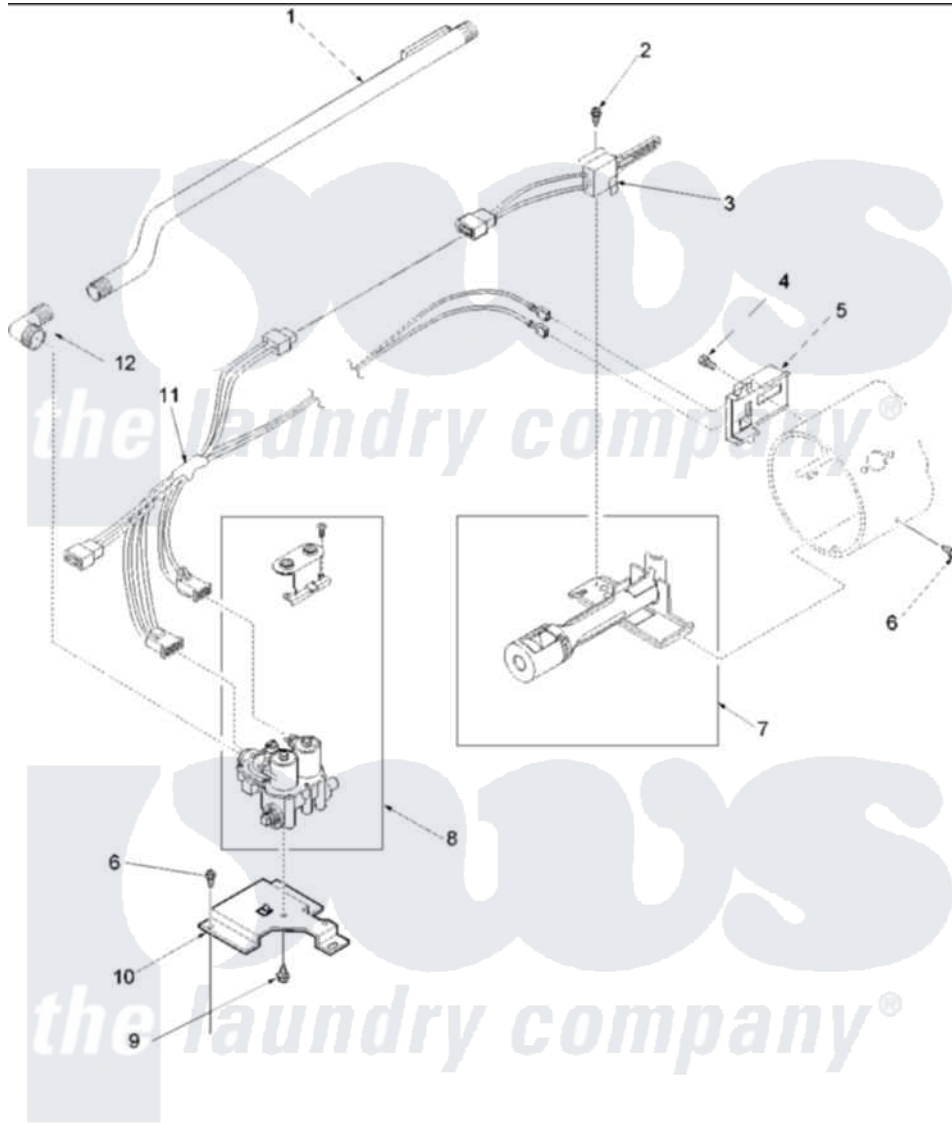

**Amana DLG330RCW (BOM: PDLG330RCW) 05 - GAS VALVE, IGNITER & GAS CONVERSION KIT**

Amana [Residential Amana DLG330RCW \(BOM: PDLG330RCW\) Dryer Parts](#) Parts Diagram 05 - GAS VALVE, IGNITER & GAS CONVERSION KIT  
 Click on the part number to view part

Item	Original Part Number	Replaced By	Status	Part Description
1	40050201	<a href="#">510204</a>		Pipe
2	51782		Not Available	SCREW, 6B-20X5/16
3	40069801	<a href="#">37001308</a>		Ignitor
4	23222	<a href="#">3177991</a>		Screw
5	Y56231	<a href="#">338906</a>		Radiant, Sensor
6	<a href="#">503688</a>			Screw, 10B-16 X .34 I
7	Y56234	<a href="#">37001304</a>		Burner Ign
8	<a href="#">Y504091</a>			Assembly, Valve-Gas-Single
9	56124	<a href="#">3370225</a>		Screw
10	<a href="#">500821</a>			Bracket, Mounting-Gas
11	40098501	<a href="#">37001007</a>		Harness, Wire
12	<a href="#">40049801</a>			Elbow, Brass