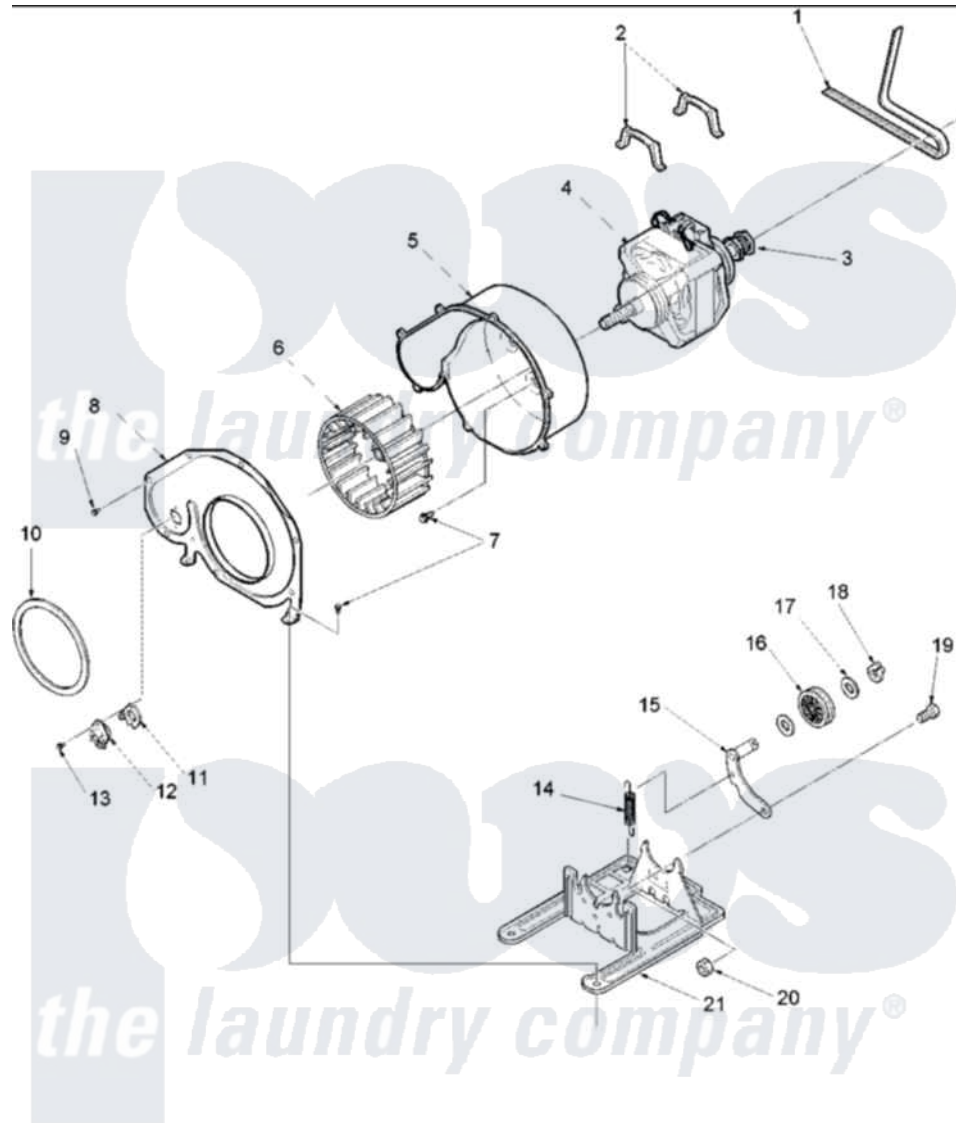

# Amana DLG330RCW (BOM: PDLG330RCW) 07 - MOTOR AND FAN ASSEMBLIES

Amana Residential Amana DLG330RCW (BOM: PDLG330RCW) Dryer Parts Parts Diagram 07 - MOTOR AND FAN ASSEMBLIES

Click on the part number to view part

Item	Original Part Number	Replaced By	Status	Part Description
1	<a href="#">40111201</a>			Belt, Cylinder
2	Y58047	<a href="#">660658</a>		Clamp, Motor Mounting 343481 685441
3	40048501	<a href="#">2200376</a>		Motor
4	40099801	<a href="#">2200376</a>		Motor
5	<a href="#">56020</a>			Housing, Blower
6	56000	<a href="#">510139P</a>		Assembly Blower Fan Package
8	500078	<a href="#">511969P</a>		Kit Blower Housing And Cover
9	<a href="#">31260</a>			Screw, No.8 X 3/8 Ind H
10	40090001	<a href="#">37001119</a>		Seal, Blower Housing
11	<a href="#">61623</a>			Thermostat, Heater-BR
12	<a href="#">503979</a>			Thermostat
13	Y33561	<a href="#">489464</a>		Screw
14	<a href="#">56076</a>			Spring, Idler

15	40113501	<a href="#">37001144</a>	Assembly- Idler
16	<a href="#">Y54414</a>		Assembly, Wheel And Bearing
17	<a href="#">52549</a>		Washer, 501 ID X3/4 Odx
18	<a href="#">23748</a>		Ring, Retaining
19	<a href="#">500824</a>		Screw, 1/4-20 Unc Hex
20	52566	<a href="#">27001225</a>	Nut, Jam Mid Lock 1/4-20
21	<a href="#">503613</a>		Mount, Motor