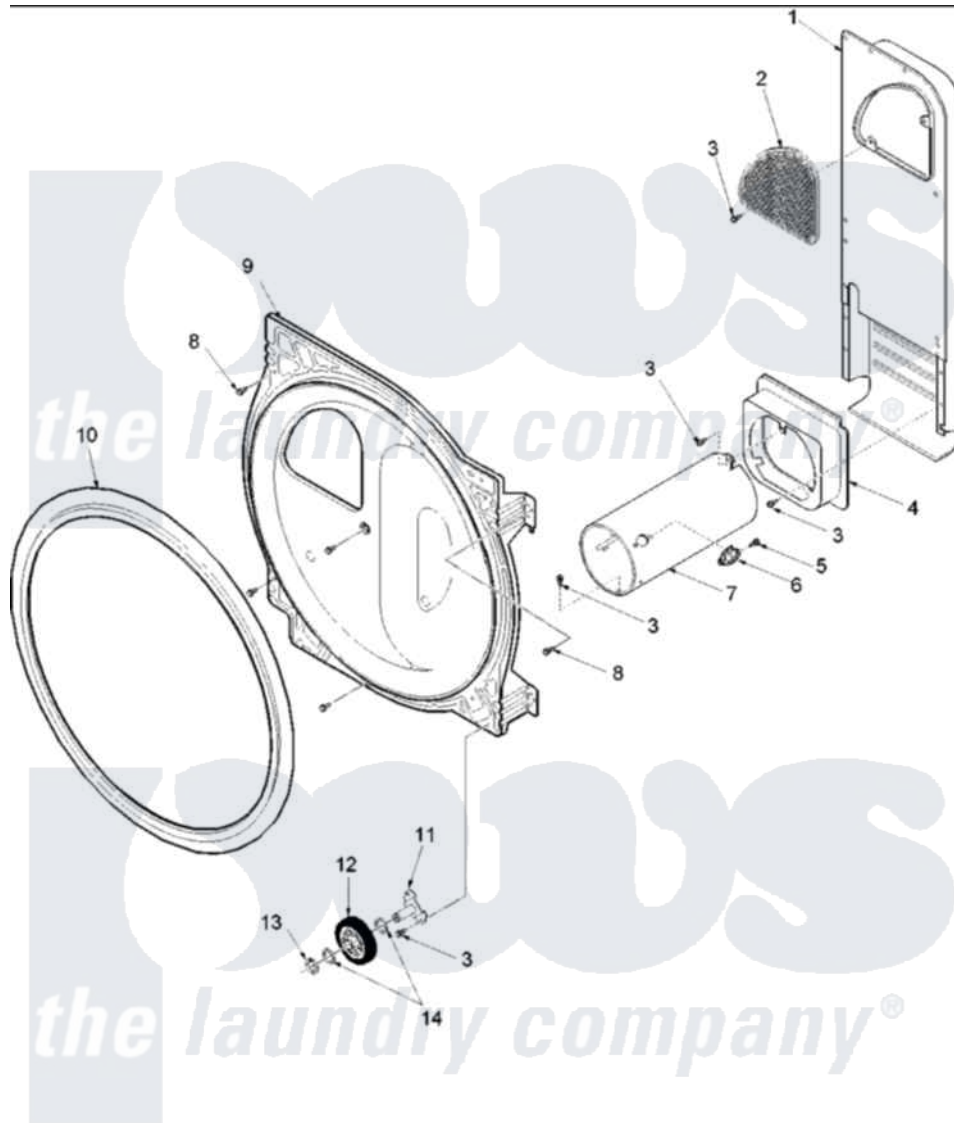

Amana DLG330RCW (BOM: PDLG330RCW) 08 - REAR BULKHEAD, ROLLERS & AIR DUCT ASSY

Amana [Residential Amana DLG330RCW \(BOM: PDLG330RCW\) Dryer Parts](#) Parts Diagram 08 - REAR BULKHEAD, ROLLERS & AIR DUCT ASSY
 Click on the part number to view part

Item	Original Part Number	Replaced By	Status	Part Description
1	503490	503605		Assembly, Heater Duct
2	500074	503605		Assembly, Heater Duct
4	500122	510101		Shroud Heat Duct
5	51782		Not Available	SCREW, 6B-20X5/16
6	Y61886			Thermostat, Limit-Blk
7	Y61888	37001303		Duct- Comb
9	504801WP	502614WP		Bulkhead, Rear
10	501801	37001132		Seal, Cylinder
11	40113601			Assembly, Roller Brkt
12	500214	37001042		Assembly, Cylinder Roller
13	23748			Ring, Retaining
14	52549			Washer, 501 ID X3/4 Odx