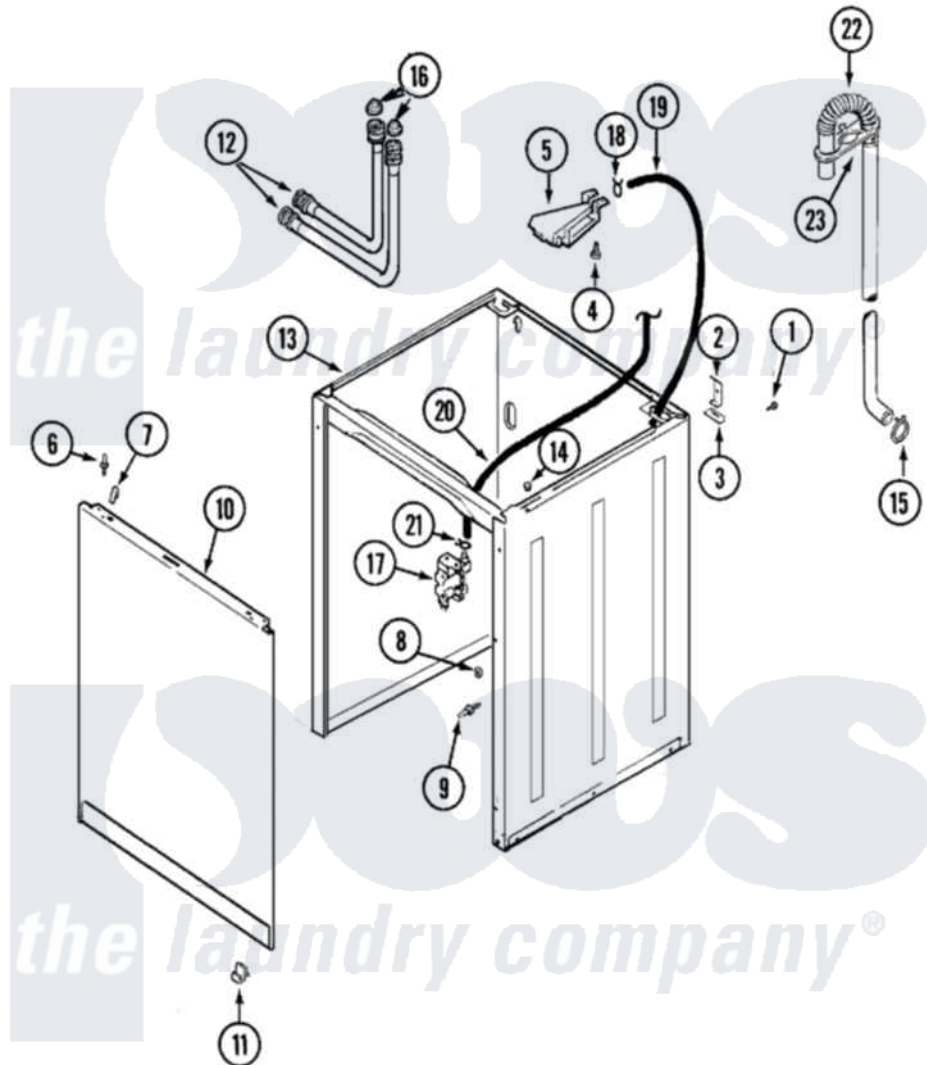

Amana DLW231RAW 03 - CABINET

Amana Residential Amana DLW231RAW Washer Parts Parts Diagram 03 - CABINET
 Click on the part number to view part

Item	Original Part Number	Replaced By	Status	Part Description
1	25-7732	681414		Screw, 10AB X 1/2
2	35-2846			Hinge, Cabinet Top
3	35-4128			Pad, Hinge
4	25-3092	90767		Screw, 8A X 3/8 HeX Washer Head Tapping
5	21001760			Flume Assembly / Water Diverter
6	53-0643			Pin, Locator
7	25-7220			Clip, Cabinet Top
8	Y311426	3400029		Nut, Adapter Plate
9	53-0200			Sleeve, Locator Pin
"	35-4129			Bumper, Cabinet
"	53-0643			Pin, Locator
10	35-2084			Panel, Front
11	53-0120			Clip, Front Panel
12	33-7891	89503		Hose-Inlet
"	33-7046	89503		Hose-Inlet

13	12001801	21001871	Cabinet
14	33-2653		Bumper, Cabinet
15	25-7080	285655	Clamp, Hose
16	22002960		Strainer, Washer Inlet
"	25-7048		Washer
17	21001747	21001932	Valve, Water Inlet
18	25-7867	596669	Clamp, Manifold
19	35-2378	12002749	Hose, Flume Kit
20	21001060	21001748	Hose, Pressure Switch
21	25-7796	596669	Clamp, Manifold
22	21001513	21001872	Hose, Drain
23	22002701	22003814	Retainer, Drain Hose