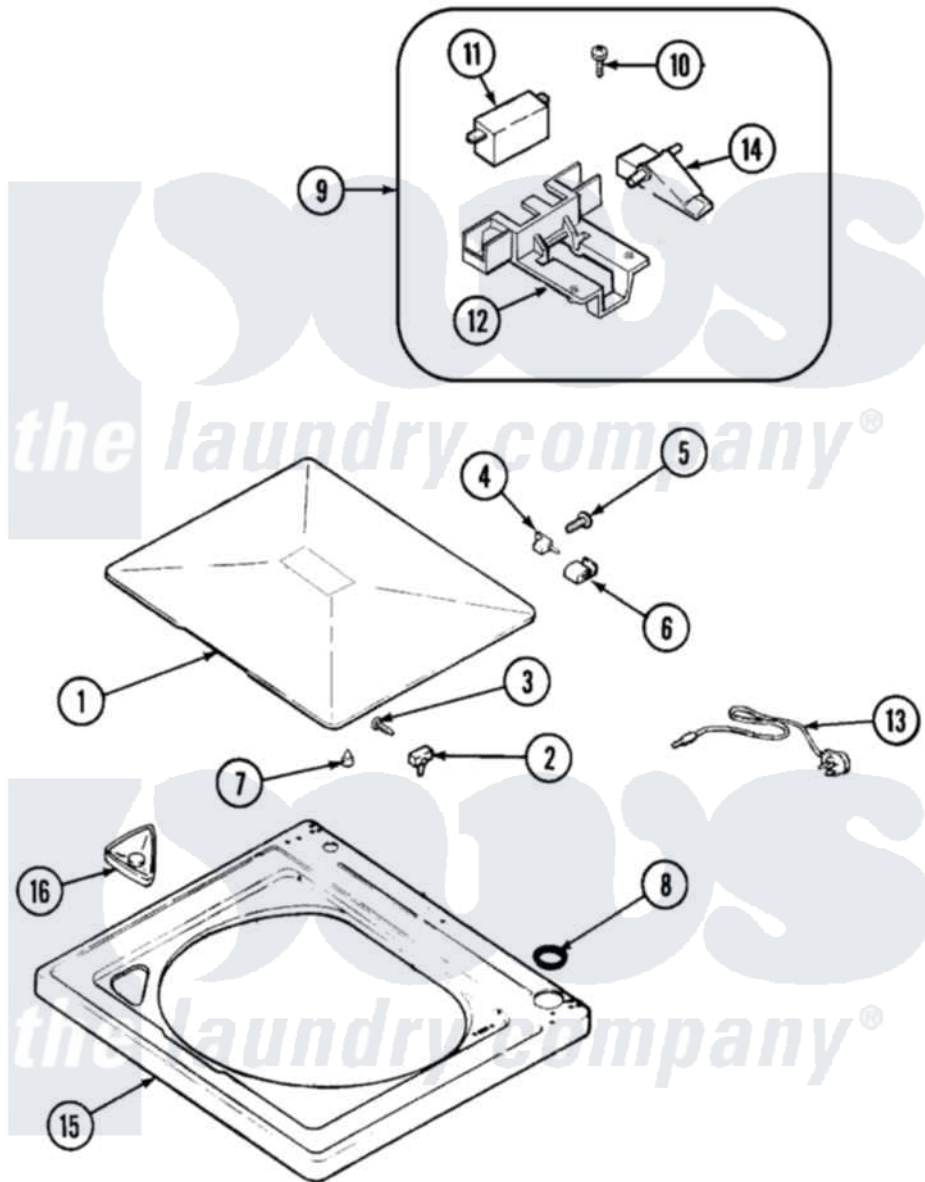

Amana DLW231RAW 06 - TOP

Amana [Residential Amana DLW231RAW Washer Parts](#) Parts Diagram 06 - TOP
 Click on the part number to view part

Item	Original Part Number	Replaced By	Status	Part Description
1	35-2026			Lid
2	43-0057			Actuator, Door Switch
3	25-7438			Screw
4	35-2045			Pin, Hinge
5	25-7893			Screw
6	35-2044			Hinge, Lid
7	35-0581			Bumper, Door
8	35-2063			Bushing, Insulator
9	21001137	12001187		Kit, Lid Switch Assembly
10	21001136	3400872		Screw, 8-18 X 3/8
11	21001148	12001187		Kit, Lid Switch Assembly
12	21001135			Housing, Lid Switch
13	21001592			Cord, Power
14	21001134			Lever, Lid Switch
15	21001602			Top, Cabinet
16	21001597			Dispenser, Bleach