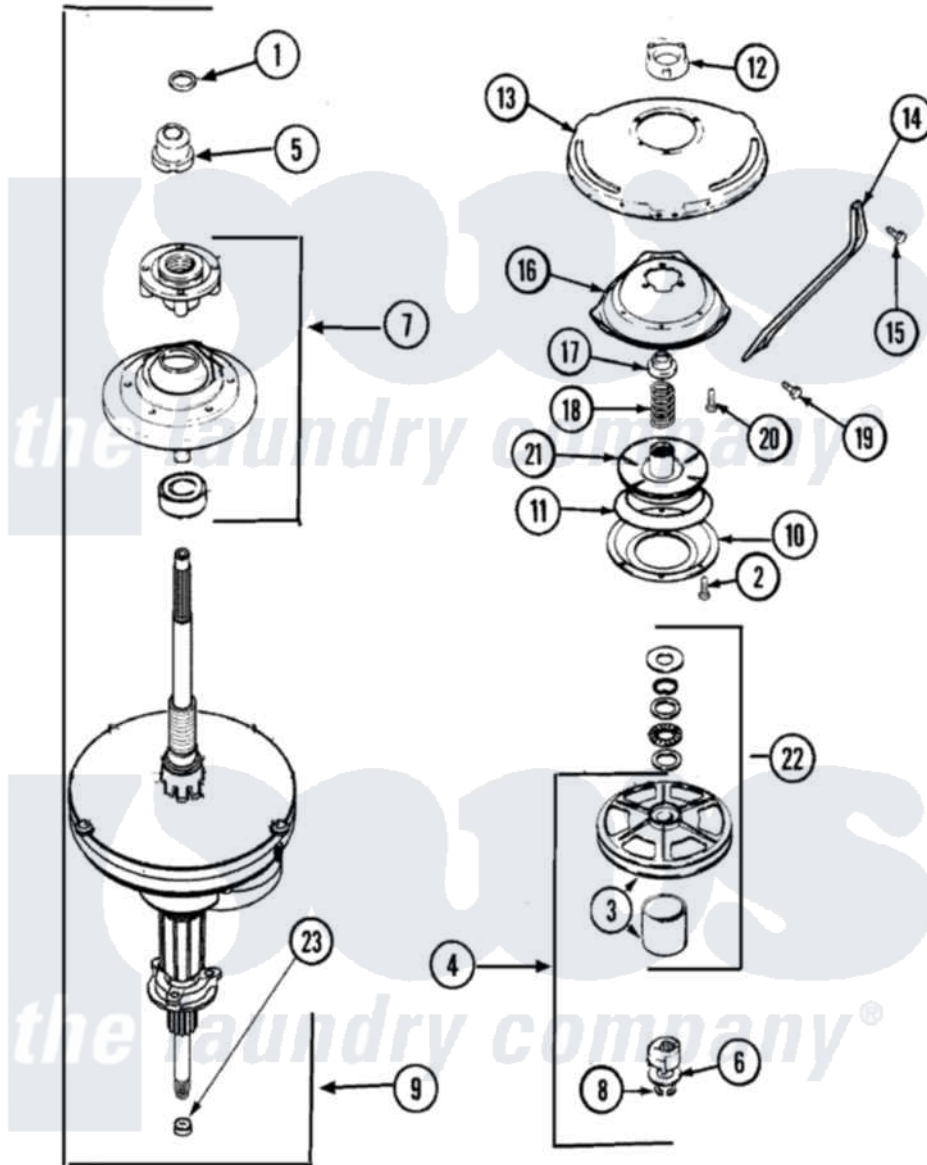

# Amana DLW231RAW 08 - TRANSMISSION (SERIES 17)

Amana Residential Amana DLW231RAW Washer Parts Parts Diagram 08 - TRANSMISSION (SERIES 17)  
 Click on the part number to view part

Item	Original Part Number	Replaced By	Status	Part Description
1	<a href="#">25-7941</a>			"O" Ring, Agr Drive Shaft
2	<a href="#">21001065</a>			Screw, No.10-24 x .50 Hxnibhd
3	12001797	<a href="#">12002213</a>		Thrust Bearing Kit
4	LA-2007	<a href="#">12002213</a>		Thrust Bearing Kit
5	21001533	<a href="#">35-5655-1</a>		Seal
6	<a href="#">35-2132</a>			Washer, 1.25ODX.530IDX.032
"	<a href="#">35-2082</a>			Washer, 1.25ODX.530IDX.062
7	21001868	<a href="#">W10219156</a>		Tub Seal
8	<a href="#">25-7854</a>			Ring, Retaining
9	21001867	<a href="#">35-6615</a>		Ht TranS S
10	35-2018	<a href="#">35-6918</a>		Stator, Brake
11	21001161	<a href="#">21002026</a>		Snubber
12	21001511	<a href="#">12001562</a>		Bearing Assembly
"	<a href="#">35-2205</a>			Bearing, Spin
13	<a href="#">21001518</a>			Support, Tub
14	<a href="#">21001532</a>			Brace, Tub

15	<a href="#">21001858</a>		Screw 5/16-18 x 1/2
16	<a href="#">21001163</a>		Housing, Suspension
17	<a href="#">35-2017</a>		Retainer, Brake Spring
18	21001647	<a href="#">21001910</a>	Spring, Brake
19	25-7930	<a href="#">21001858</a>	Screw 5/16-18 x 1/2
20	<a href="#">21001509</a>		Screw, High Performance Plastic
21	35-2948	<a href="#">35-6714</a>	Brake Roto
22	12500036	<a href="#">12002213</a>	Thrust Bearing Kit
23	35-2010	<a href="#">207843</a>	Lip Seal Repair Kit