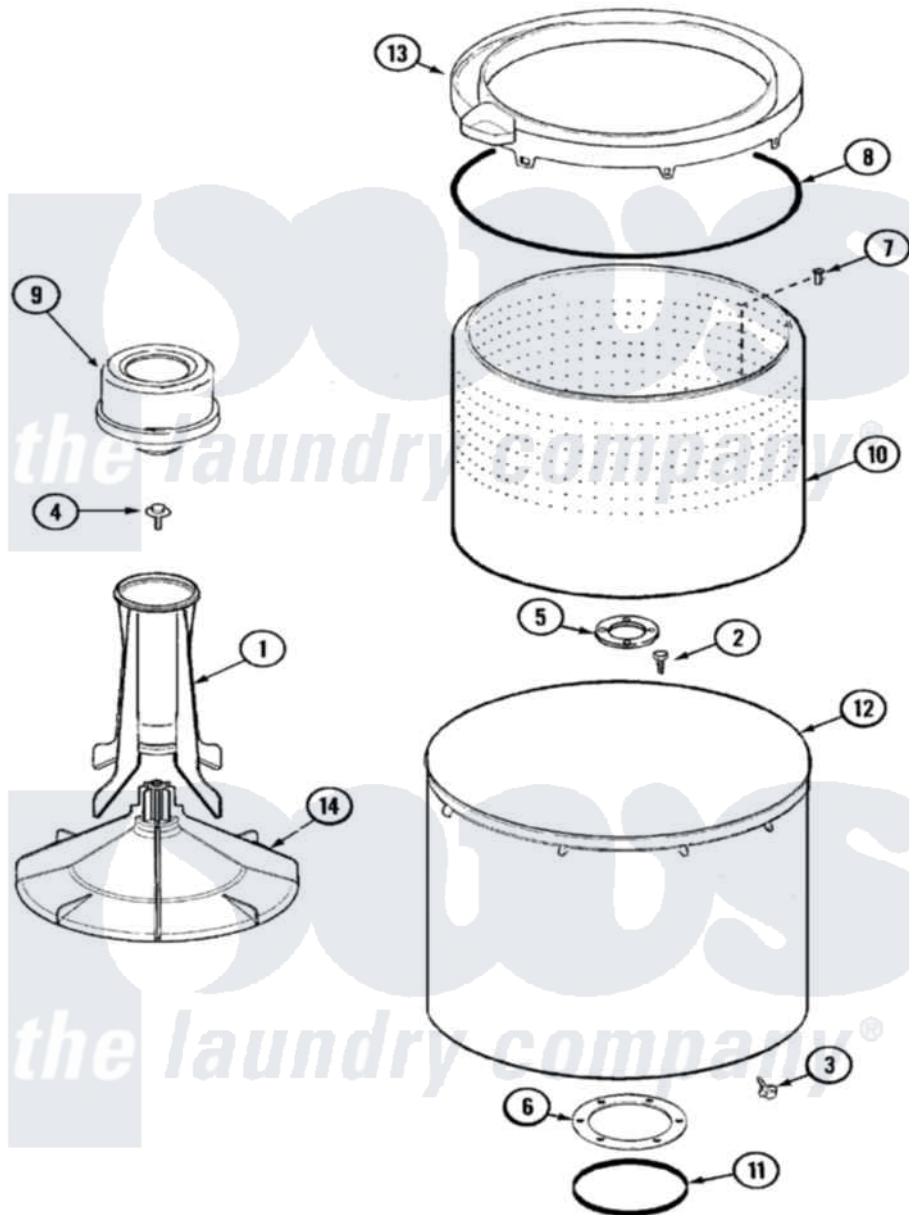

# Amana DLW231RAW 09 - TUB

Amana [Residential Amana DLW231RAW Washer Parts](#) Parts Diagram 09 - TUB  
 Click on the part number to view part

Item	Original Part Number	Replaced By	Status	Part Description
1	<a href="#">21001521</a>			Top, Agitator
2	21001510	<a href="#">22002947</a>		Bolt, Tub
3	25-7953	<a href="#">22002933</a>		Screw
4	25-8004	<a href="#">W10309247</a>		Screw
5	<a href="#">35-3685</a>			Gasket, Basket To Centerpost
6	<a href="#">35-3686</a>			Gasket, Tub To Housing
7	25-7967	<a href="#">3400504</a>		Screw
8	<a href="#">35-2328</a>			Seal, Tub Top
9	<a href="#">21001905</a>			Dispenser, Fabric
10	<a href="#">21001529</a>			Basket Assembly
11	<a href="#">35-2978</a>			Seal, Tub/Housing
12	<a href="#">35-3700</a>			Tub Assembly
13	21001531		Not Available	TOP, TUB (PLASTIC)
14	<a href="#">21001530</a>			Base, Agitator