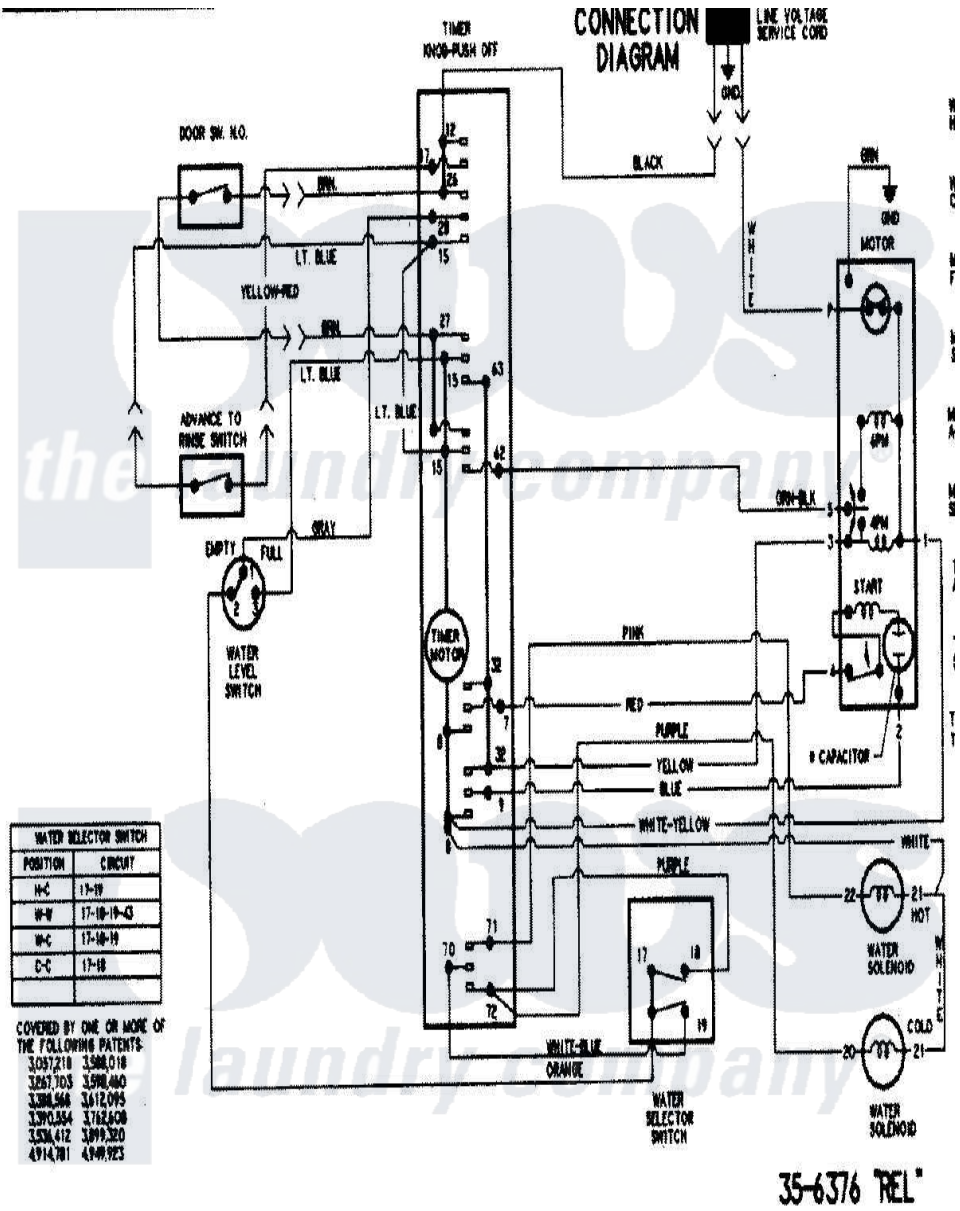

Amana DLW231RAW 10 - WIRING INFORMATION

Amana [Residential Amana DLW231RAW Washer Parts](#) Parts Diagram 10 - WIRING INFORMATION
 Click on the part number to view part

Item	Original Part Number	Replaced By	Status	Part Description
NI	15002946		Not Available	WIRING INFORMATION