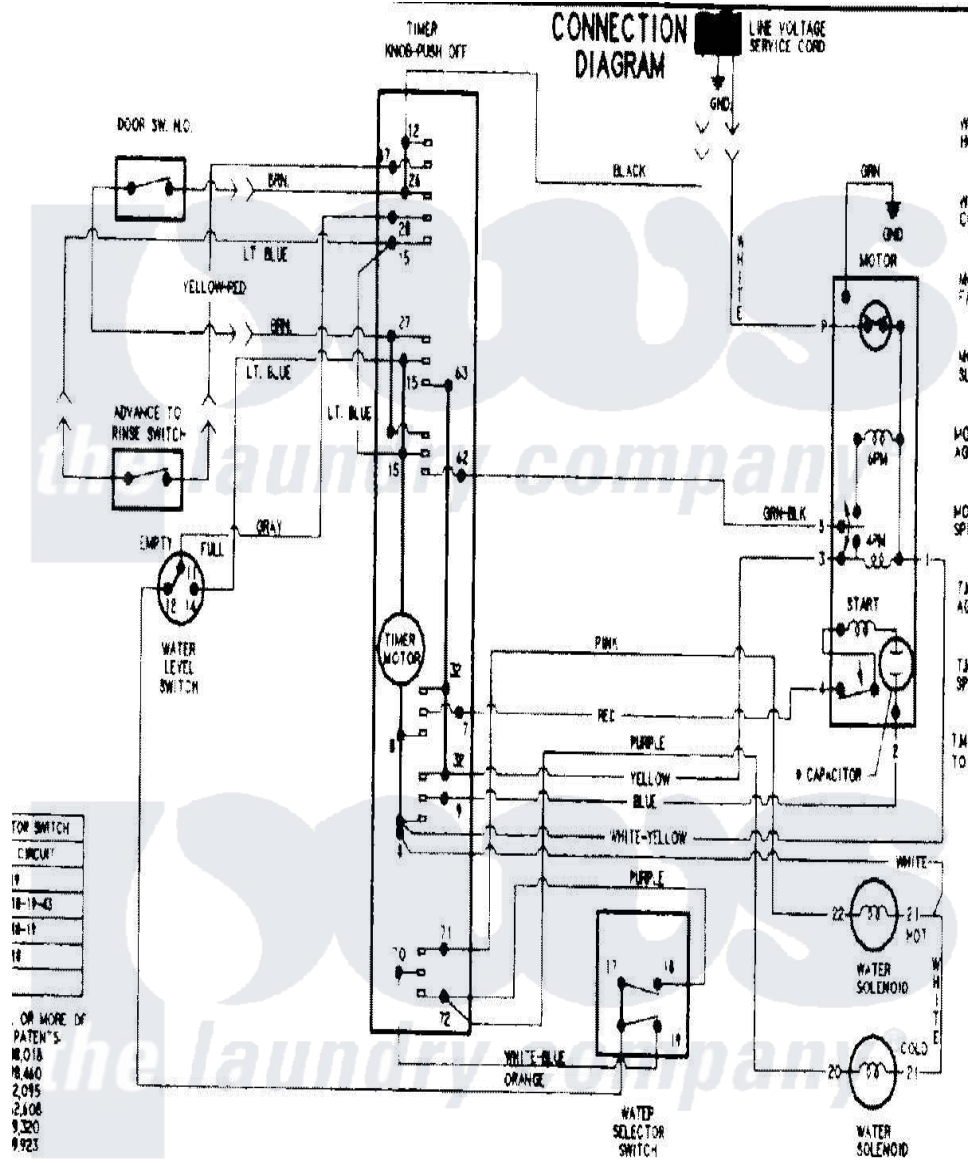

Amana DLW231RAW 11 - WIRING INFORMATION (SERIES 20)

35-6606 "A"

Amana Residential Amana DLW231RAW Washer Parts Diagram 11 - WIRING INFORMATION (SERIES 20)
 Click on the part number to view part

Item	Original Part Number	Replaced By	Status	Part Description
NI	15003232		Not Available	WIRING INFORMATION