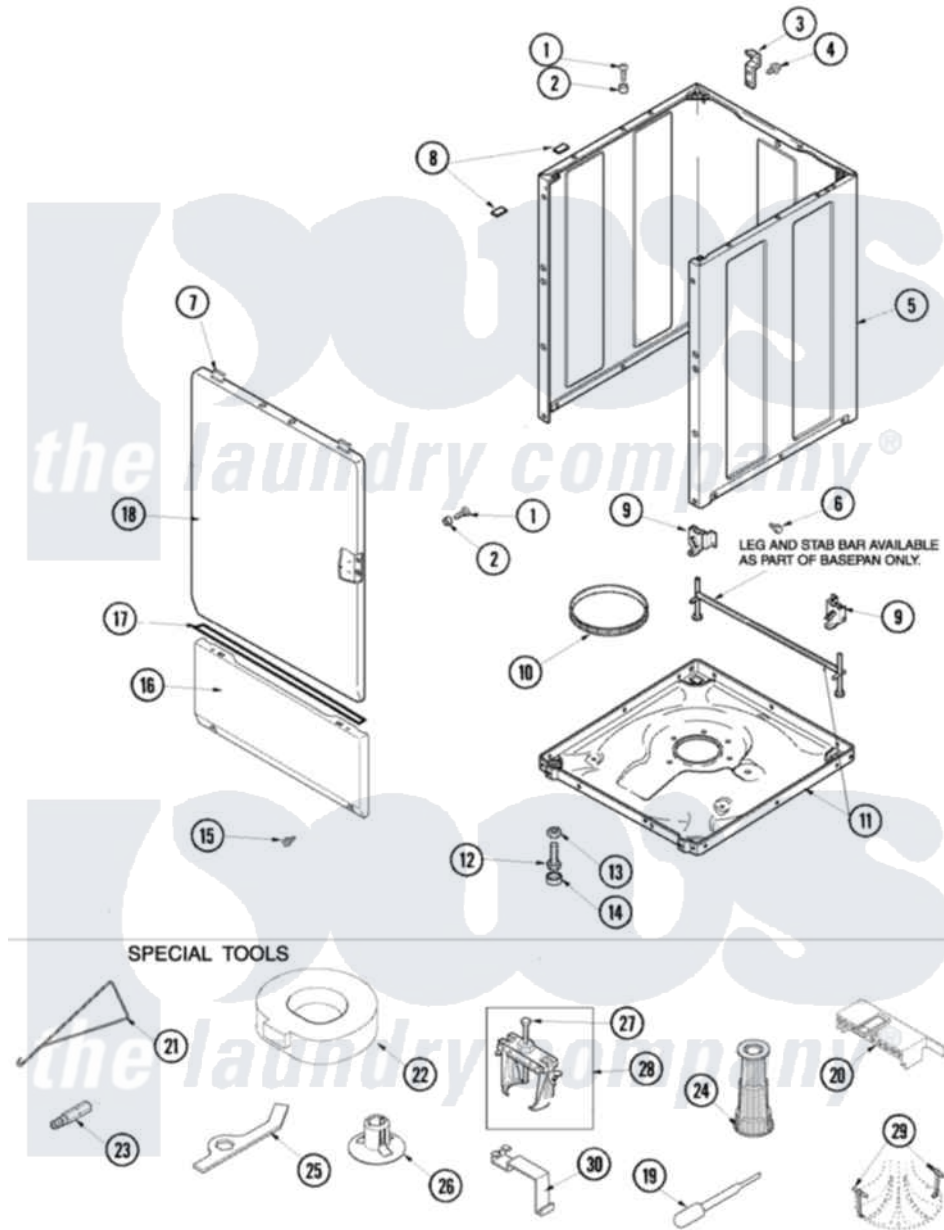

# Amana DLW330RAW 01 - CABINET, BASE & SPECIAL TOOLS

Amana [Residential Amana DLW330RAW Washer Parts](#) Parts Diagram 01 - CABINET, BASE & SPECIAL TOOLS  
 Click on the part number to view part

Item	Original Part Number	Replaced By	Status	Part Description
1	32671	<a href="#">Y014874</a>		Screw, Idler Arm And Sleeve
2	<a href="#">505187</a>			Locator, Panel
3	<a href="#">500003</a>			Hinge, Top
4	40064801	<a href="#">3390631</a>		Screw, 10-16 X 3/8
5	40076401WP	<a href="#">37001284</a>		Cabinet As Pack
6	40038201	<a href="#">27001200</a>		Screw
7	56080	<a href="#">22001650</a>		Fastener, Spring
"	501086	<a href="#">90767</a>		Screw, 8A X 3/8 HeX Washer Head Tapping
"	<a href="#">40034202</a>			Clip, Spring
8	<a href="#">Y56128</a>			Pad, Bumper
9	<a href="#">40031501</a>			Bracket, Self Leveling
10	<a href="#">40037401</a>			Ring, Friction
11	40031201P	<a href="#">27001226</a>		Base Lev
12	40039001	<a href="#">22003428</a>		Leg, Adjustable
13	<a href="#">40038101</a>			Nut, Leg
14	<a href="#">40016001</a>			Foot, Rubber

15	<a href="#">40034101</a>		Screw, No.12bx1/2
16	<a href="#">40045301WP</a>		Panel, Access
17	<a href="#">40083101</a>		Tape, Foam
18	<a href="#">40035401WP</a>		Panel, Front
20	<a href="#">34677</a>		10 Circuit Plug
21	<a href="#">321P4</a>		Hook, Spring
22	40068201	<a href="#">27001185</a>	Brace- Shp
23	<a href="#">282P4</a>		T25 Tamper Resistant Bit
24	<a href="#">293P4</a>		Seal Tool
"	<a href="#">283P4</a>		Terminal Extractor Tool
25	<a href="#">306P4</a>		Hex Wrench
26	40047301	<a href="#">27001185</a>	Brace- Shp
27	<a href="#">294P4B</a>		Drive Bell Bolt
28	<a href="#">294P4</a>		Bell Tool
29	<a href="#">254P4P</a>		Agitator Hooks
30	<a href="#">273P4</a>		Tub Cover Gasket Tool