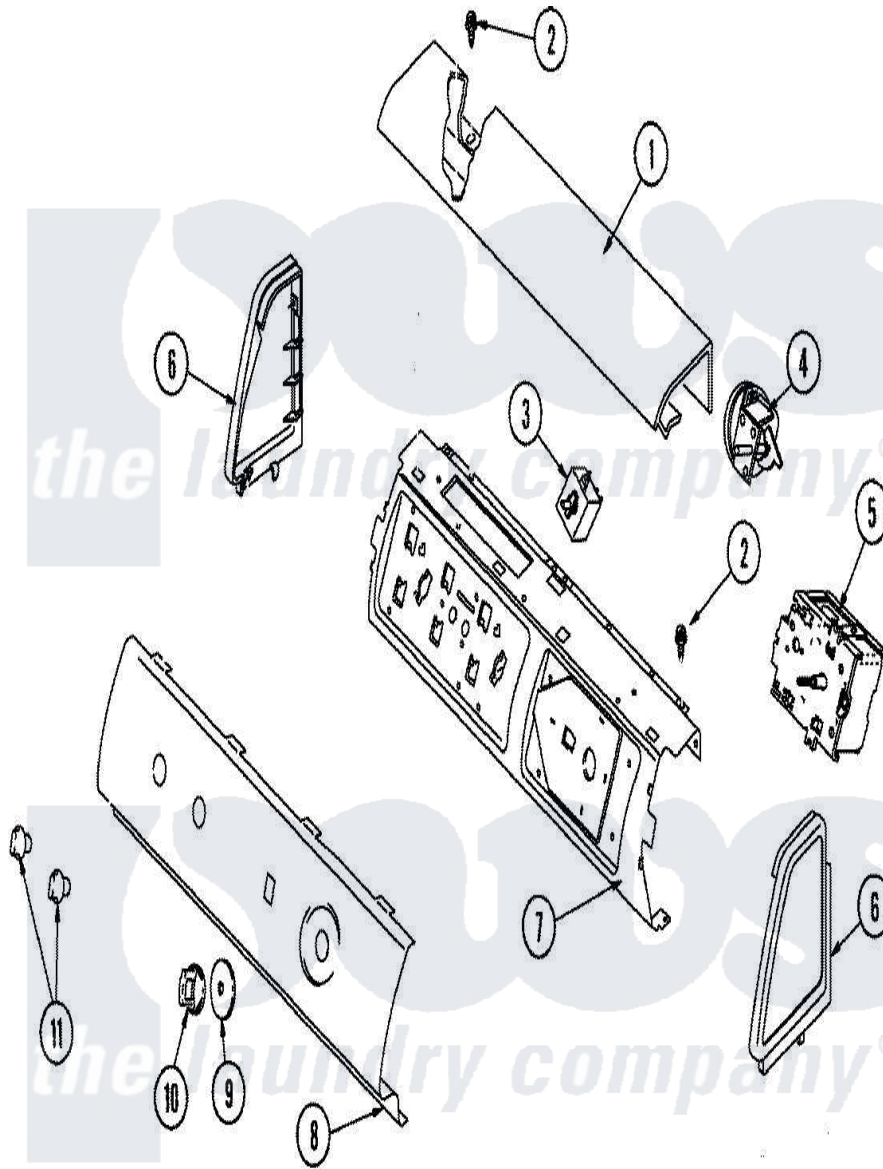

# Amana DLW330RAW 02 - CONTROL PANEL

Amana [Residential Amana DLW330RAW Washer Parts](#) Parts Diagram 02 - CONTROL PANEL  
 Click on the part number to view part

Item	Original Part Number	Replaced By	Status	Part Description
1	<a href="#">503674W</a>			Cover, Top
2	501086	<a href="#">90767</a>		Screw, 8A X 3/8 HeX Washer Head Tapping
3	<a href="#">40077101</a>			Switch, Temperature Select
4	501086	<a href="#">90767</a>		Screw, 8A X 3/8 HeX Washer Head Tapping
"	<a href="#">40077201</a>			Switch, Pressure
5	501086	<a href="#">90767</a>		Screw, 8A X 3/8 HeX Washer Head Tapping
"	<a href="#">40058801</a>			Timer, 7 Cycle
6	501086	<a href="#">90767</a>		Screw, 8A X 3/8 HeX Washer Head Tapping
"	<a href="#">40012702W</a>			Endcap
"	40012701W		Not Available	ENDCAP (RT-WHT)
7	<a href="#">40039601</a>			Support, Control Panel
8	40119101W	<a href="#">27001081</a>		Panel- Gra
"	<a href="#">40083301</a>			Medallion
9	40013701W	<a href="#">27001134</a>		Dial- Time