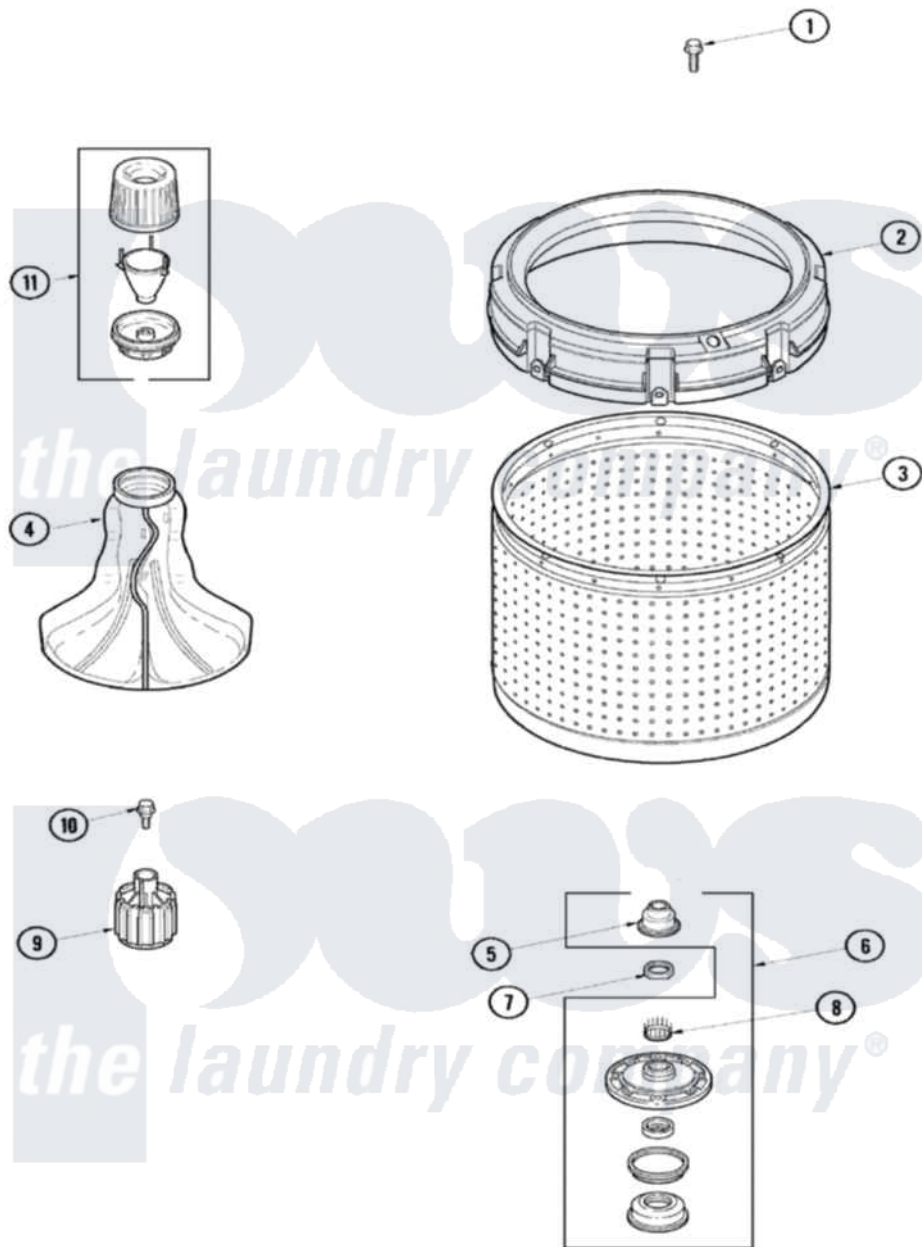

# Amana DLW330RAW 03 - INNER TUB

Amana [Residential Amana DLW330RAW Washer Parts](#) Parts Diagram 03 - INNER TUB  
 Click on the part number to view part

Item	Original Part Number	Replaced By	Status	Part Description
1	40063301	<a href="#">3400527</a>		Screw
2	40002901	<a href="#">27001052</a>		Balance Ring
3	40000801P	<a href="#">719P3</a>		Assembly- Wash
4	<a href="#">40000501W</a>			Agitator, Flex Vane
5	<a href="#">40016101</a>			Seal, Bell Drive
6	12002140	<a href="#">W10116791</a>		Hub And Seal
7	<a href="#">40016301</a>			Nut, Lock
8	<a href="#">40008301</a>			Insert, Spline
9	<a href="#">R9900189</a>			Kit, Drive Bell And Seal
10	<a href="#">40065102</a>			Screw, Shoulder 1/4
11	<a href="#">40002101W</a>			Assembly, Fabric Softner