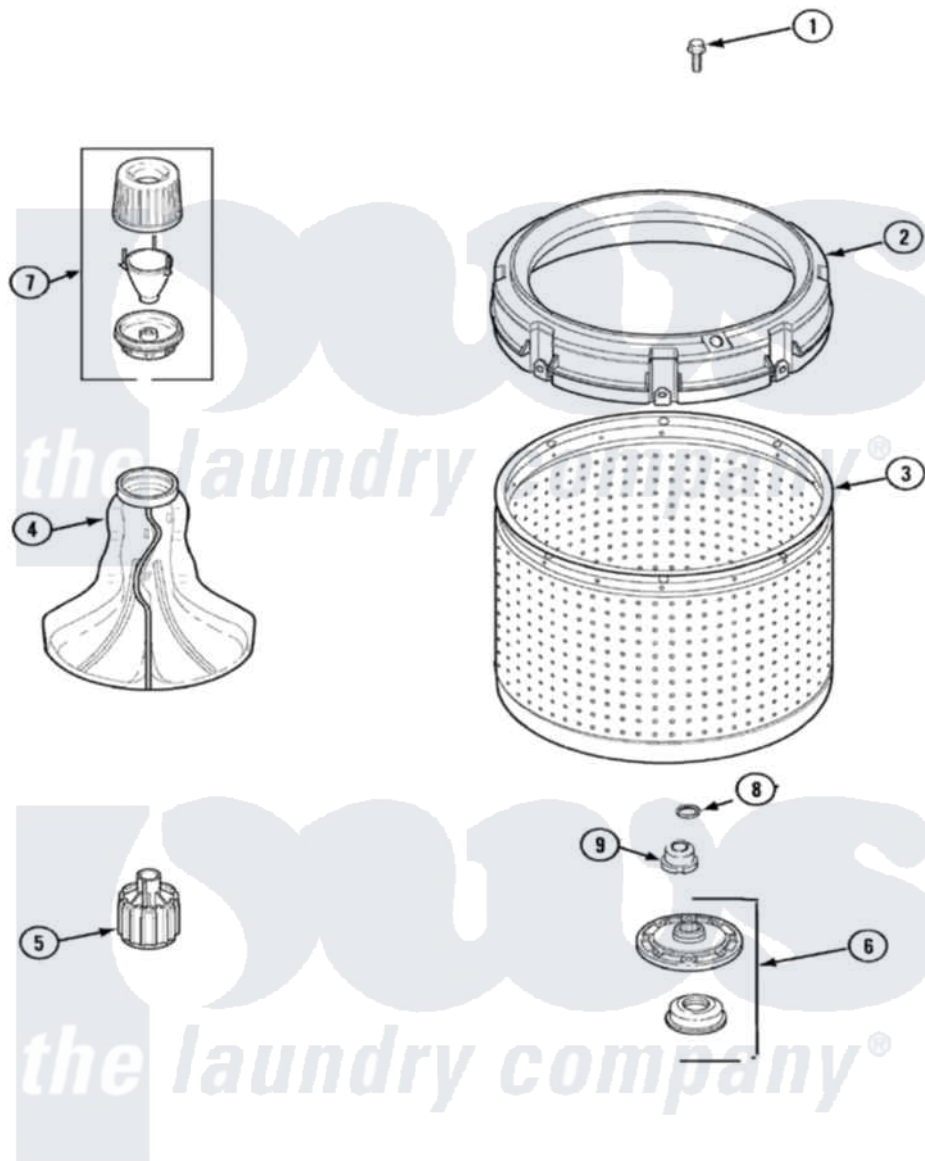

Amana DLW330RAW 04 - INNER TUB (SERIES 15)

Amana Residential Amana DLW330RAW Washer Parts Parts Diagram 04 - INNER TUB (SERIES 15)
 Click on the part number to view part

| Item | Original Part Number | Replaced By | Status | Part Description |
|------|---------------------------|---------------------------|--------|----------------------------|
| 1 | 40063301 | 3400527 | | Screw |
| 2 | 40002901 | 27001052 | | Balance Ring |
| 3 | 40000801P | 719P3 | | Assembly- Wash |
| 4 | 40000501W | | | Agitator, Flex Vane |
| 5 | Y2200109 | W10116784 | | Bell-Drive |
| 6 | Y2200460 | W10116791 | | Hub And Seal |
| 7 | 40002101W | | | Assembly, Fabric Softner |
| 8 | 25-7941 | | | "O" Ring, Agtr Drive Shaft |
| 9 | 21001533 | 35-5655-1 | | Seal |