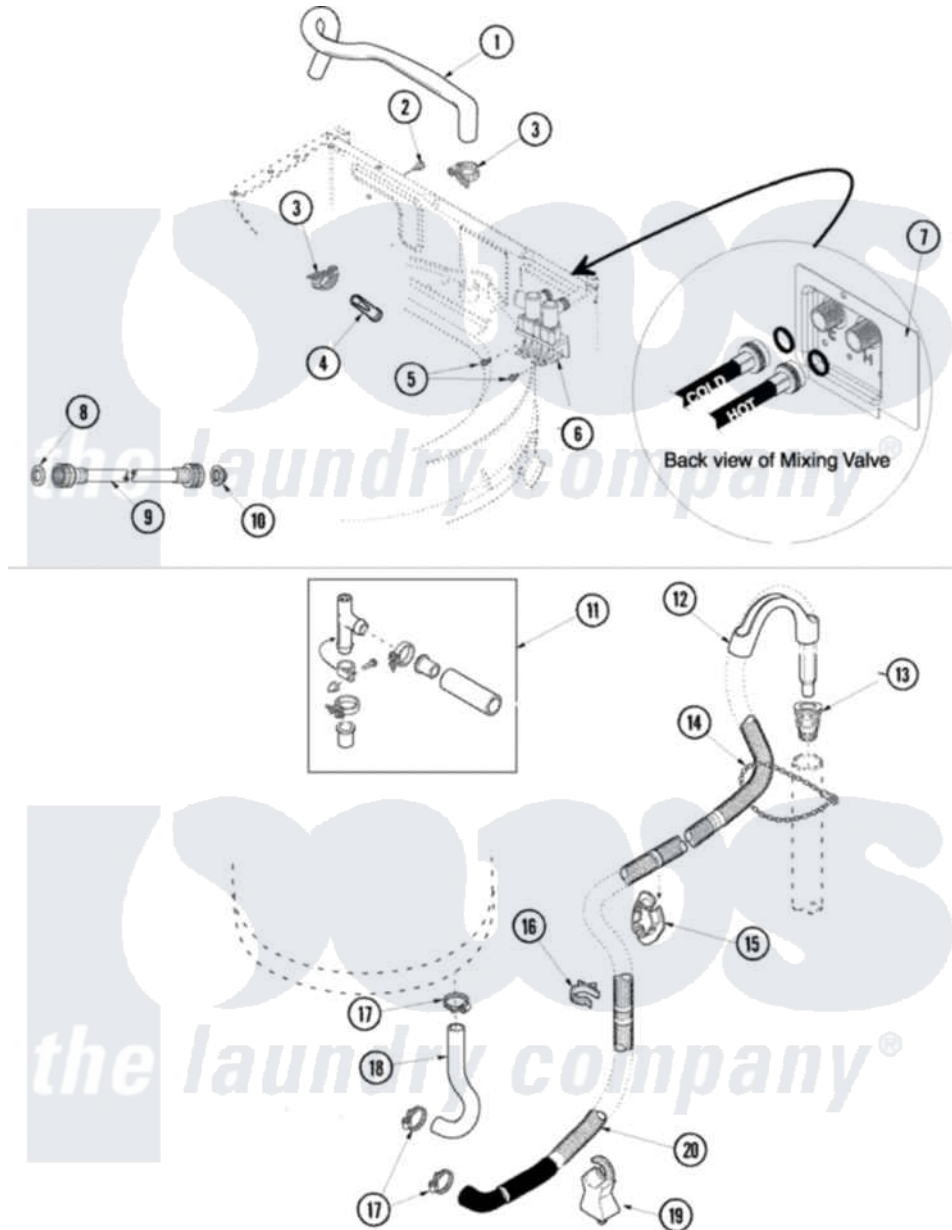

Amana DLW330RAW 05 - MIXING VALUE & HOSES

Amana Residential Amana DLW330RAW Washer Parts Parts Diagram 05 - MIXING VALUE & HOSES
 Click on the part number to view part

Item	Original Part Number	Replaced By	Status	Part Description
1	40098901	27001184		Hose, Mixing Valve To Tub
2	503661	27001200		Screw
3	36801	596669		Clamp, Manifold
4	34500	22001900		Preventer, Back Flow
5	501086	90767		Screw, 8A X 3/8 HeX Washer Head Tapping
6	40097701	R0131578		Valve-Inlet
7	40098801			Plate, Mixing Value
8	20290	Y013783		Washer, Inlet Hose
9	40058001	76313		Hosefill
"	40058002	76313		Hosefill
10	28605	22002960		Strainer, Washer Inlet
11	562P3	76660		Break-Sphn
12	33615	22003814		Retainer, Drain Hose
13	40008101			Adapter, Standpipe
14	M0321208	8539404		Tie-Wire
15	40058501			Relief, Strain Drain

16	36014		Clip, Retainer-Hose
17	36802	285655	Clamp, Hose
18	40094201		Hose, Tub To Pump
19	40044901		Stand, Hose
20	40053901		Hose, Drain