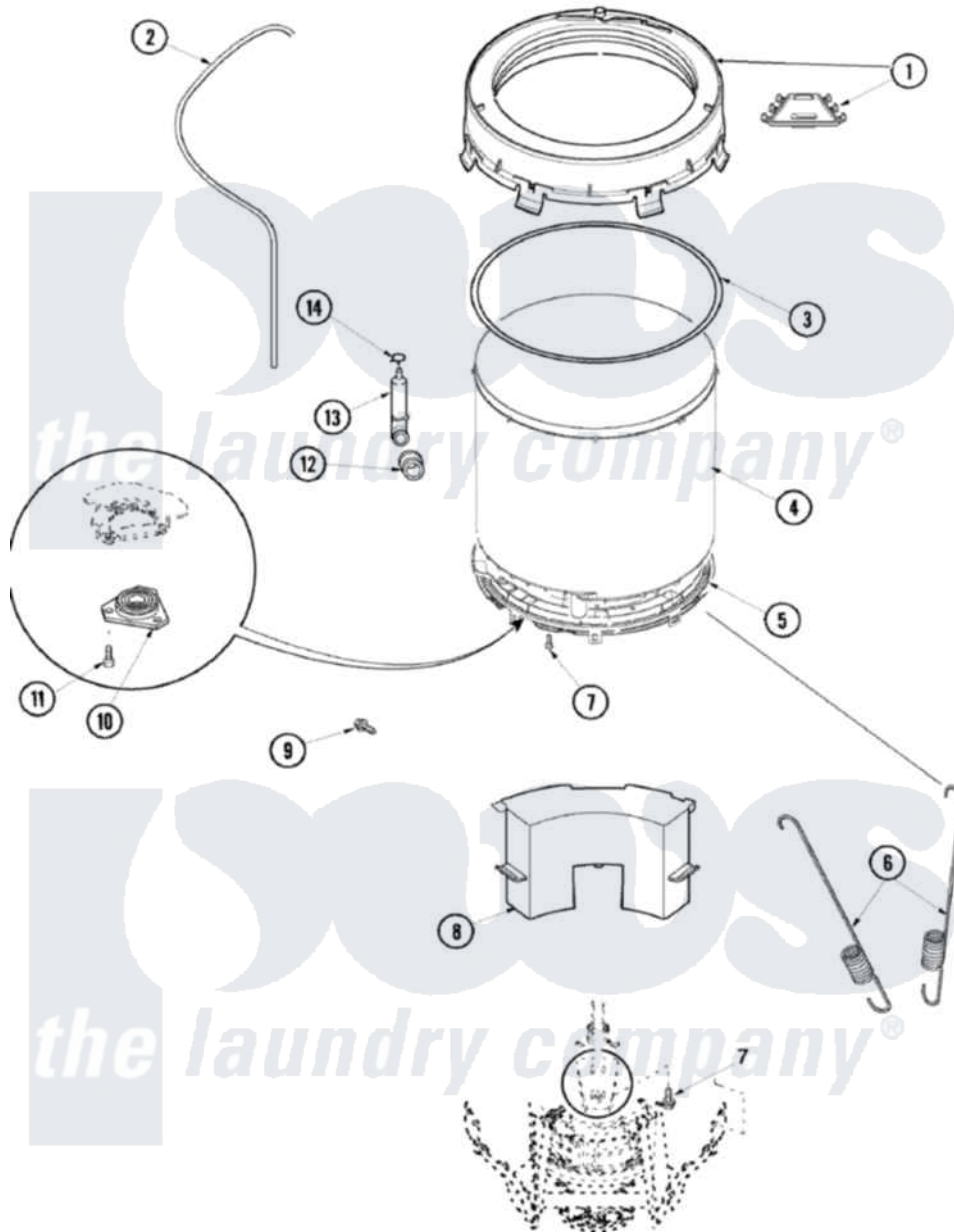

Amana DLW330RAW 07 - OUTER TUB

Amana [Residential Amana DLW330RAW Washer Parts](#) Parts Diagram 07 - OUTER TUB
 Click on the part number to view part

Item	Original Part Number	Replaced By	Status	Part Description
1	40112001P		Not Available	COVER, OUTER TUB
2	40065001	21001748		Hose, Pressure Switch
3	40076601			Gasket, Tub Cover
4	40111001P			Tub, Plastic Outer
5	40001102P			Bottom, Outer Tub
6	40045202			Spring, Tall Tub
7	40064301			Screw, 1/4-15 x 3/4 Hex
8	40015901			Assembly Counter Weight
9	40070401			Screw, 1/4-20 x 7/8 Hex
10	40004201P			Main Bearing Assembly
11	40067901	40128701		Screw, 5/16-18 X .50
12	40037801			Grommet
13	40008501			Assembly, Pressure Bulb
14	40109101	285655		Clamp, Hose